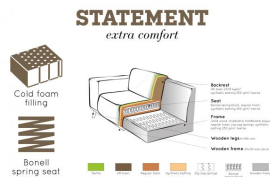

# STATEMENT CORNER SOFA RIGHT BOUCLE BUTTER

Productcode 378655-U

EAN 8714713118755

Dimensions 77x274x210

Material 100% pes

Color finish butter

Packages 2

Country of origin LT

## Additional description

Attractive, eye-catching corner bench  
Bouclé fabric (100% PES) in a butter shade  
Also available in a left-hand variant  
H 77 x W 274 x D 210 cm

A bank like this stands as a clear element in the house. A sofa determines the atmosphere of the interior and this sofa provides a good basis for multiple living styles. This corner sofa Statement from the collection of BePureHome, is basic, but stands out because of its size. Statement is upholstered with a bouclé fabric (100% PES) in a butter color, giving the sofa a chic look and feel. This Statement corner sofa has plenty of seating space, is comfortable to sit on and is available in and the corner is on the rig