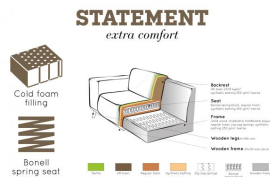

# STATEMENT CORNER SOFA LEFT BOUCLE COFFEE

Productcode	378652-K
EAN	8714713118793
Dimensions	77x274x210
Material	100% pes
Color finish	coffee
Packages	2
Country of origin	LT
Intrastat Code	940161000

## Additional description

Attractive, eye-catching corner bench  
Bouclé fabric (100% PES) in a coffee tint  
Also available in a right-hand version  
H 77 x W 274 x D 210 cm

A bank like this stands as a clear element in the house. A sofa determines the atmosphere of the interior and this sofa provides a good basis for multiple living styles. This corner sofa Statement from the collection of BePureHome, is basic, but stands out because of its size. Statement is upholstered with a bouclé fabric (100% PES) in a coffee color, giving the sofa a chic look and feel. This Statement corner sofa has plenty of seating space, is comfortable to sit on and is available in and the corner is on the left