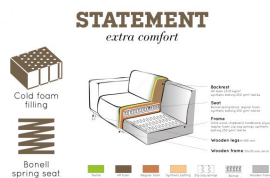

378655-K

STATEMENT CORNER SOFA RIGHT BOUCLE COFFEE

Productcode 378655-K

EAN 8714713118878

Dimensions 77x274x210

Material 100% pes

Color finish coffee

Packages 2

Country of origin LT

Intrastat Code 940161000

Additional description

Attractive, eye-catching corner bench
Bouclé fabric (100% PES) in a coffee tint
Also available in a left-hand variant
H 77 x W 274 x D 210 cm

A bank like this stands as a clear element in the house. A sofa determines the atmosphere of the interior and this sofa provides a good basis for multiple living styles. This corner sofa Statement from the collection of BePureHome, is basic, but stands out because of its size. Statement is upholstered with a bouclé fabric (100% PES) in a coffee color, giving the sofa a chic look and feel. This Statement corner sofa has plenty of seating space, is comfortable to sit on and is available in and the corner is on the rig