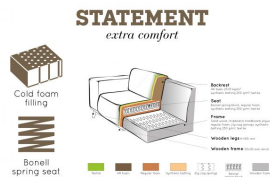

378655-N

STATEMENT CORNER SOFA RIGHT BOUCLE NOUGAT

Productcode 378655-N

EAN 8714713118885

Dimensions 77x274x210

Material 100% pes

Color finish nougat

Packages 2

Country of origin LT

Intrastat Code 940161000

Additional description

Attractive, eye-catching corner bench
Bouclé fabric (100% PES) in a nougat shade
Also available in a left-hand variant
H 77 x W 274 x D 210 cm

A bank like this stands as a clear element in the house. A sofa determines the atmosphere of the interior and this sofa provides a good basis for multiple living styles. This corner sofa Statement from the collection of BePureHome, is basic, but stands out because of its size. Statement is upholstered with a bouclé fabric (100% PES) in a nougat color, which gives the sofa a chic look and feel. This Statement corner sofa has plenty of seating space, is comfortable to sit on and is the sofa and the corner is o