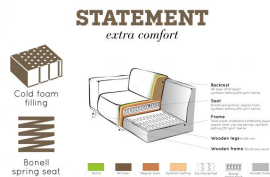

378652-U

STATEMENT CORNER SOFA LEFT BOUCLE BUTTER

Productcode 378652-U

EAN 8714713118984

Dimensions 77x274x210

Material 100% pes

Color finish butter

Packages 2

Country of origin LT

Intrastat Code 940161000

Additional description

Attractive, eye-catching corner bench
Bouclé fabric (100% PES) in a butter shade
Also available in a right-hand version
H 77 x W 274 x D 210 cm

A bank like this stands as a clear element in the house. A sofa determines the atmosphere of the interior and this sofa provides a good basis for multiple living styles. This corner sofa Statement from the collection of BePureHome, is basic, but stands out because of its size. Statement is upholstered with a bouclé fabric (100% PES) in a butter color, giving the sofa a chic look and feel. This corner sofa Statement has plenty of seating space, sits comfortably and is available in a left-hand and right-hand version. Statement and the corner is on the left.