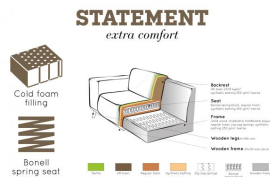

378657-U

STATEMENT 4-SEATER 280 CM BOUCLE BUTTER

Productcode	378657-U
EAN	8714713118991
Dimensions	77x280x93
Material	100% pes
Color finish	butter
Packages	2
Country of origin	LT
Intrastat Code	940161000

Additional description

Robust, elegant 4-seater sofa
Bouclé fabric (100% PES) in a butter shade
Martindale 100,000
H 77 x W 280 x D 93 cm

A bank like this stands as a clear element in the house. A sofa determines the atmosphere of the interior and this sofa provides a good basis for multiple living styles. This sofa Statement from the collection of BePureHome, is basic, but stands out because of its size. Statement is upholstered with a bouclé fabric (100% PES) in a butter color, which gives the sofa a chic look and feel. This spacious 4-seater sofa offers plenty of room for the whole family and sits wonderfully.

Statement has a seat height of 45 cm, a seat width of 244 cm and a seat...