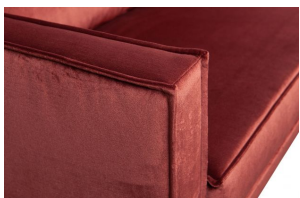

800905-205

RODEO CHAISE LONGUE LEFT VELVET CHESTNUT

| | |
|-------------------|---------------|
| Productcode | 800905-205 |
| EAN | 8714713125951 |
| Dimensions | 85x300x86/155 |
| Material | 100% pes |
| Color finish | chestnut |
| Packages | 2 |
| Country of origin | PL |
| Intrastat Code | 94014000 |

Additional description

The Rodeo seating series from the BePureHome brand is modern, tough and contemporary. This chaise longue sofa on the left is generous, offers plenty of seating space and has a soft velvet fabric. Because of the slim frame and loose cushions, the sofa subtly shows in the living room.

The legs are made of black metal. The seat height is 45 cm, the seat width is 274 cm (of the long chair part 120 cm), the seat depth is 60 cm (of the long chair part 125 cm) and the height of the armrests is 67 cm.