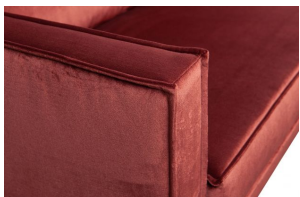

800743-205

RODEO DAYBED LEFT VELVET CHESTNUT

Productcode	800743-205
EAN	8714713126064
Dimensions	85x203x86
Material	100% pes
Color finish	chestnut
Packages	1
Country of origin	PL
Intrastat Code	94014000

Additional description

The Rodeo daybed is the new version of BePureHome's successful Rodeo series. This sofa is modern, chic and contemporary. The daybed has a unique design and is made in a beautiful velvet fabric. Thanks to the slim frame it subtly shows off in the living room. The legs are made of black metal.

The total seat width is 194 cm, the seat height is 47 cm and the seat depth is 63 cm. The daybed comes with a spacious back cushion (128x45 cm), making it really lounging on this lovely sofa!

The dimensions are (hxwx) 85x203x86 cm. The Rodeo daybed is the new version of BePureHome's successful Rodeo series. This sofa is modern, chic and contemporary. The daybed has a unique design and is made in a beautiful velvet fabric. Thanks to the slim frame it subtly shows off in the living room. The legs are made of black metal.