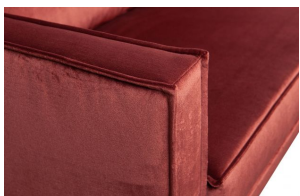

800972-205

RODEO CORNER SOFA LEFT VELVET CHESTNUT

Productcode	800972-205
EAN	8714713126101
Dimensions	85x266x86/213
Material	100% pes
Color finish	chestnut
Packages	2
Country of origin	PL
Intrastat Code	94014000

Additional description

The Rodeo series by BePureHome is modern, tough and contemporary. This corner sofa on the left is generous, offers plenty of seating space and features a soft velvet fabric. Thanks to its slim frame and loose cushions, the sofa subtly shows off in the living room. The legs are made of black metal.

This is the corner sofa on the left, if you stand in front of the sofa, the corner is on the left. The height of the sofa is 85 cm, the length on the left is 213 cm, the length on the right is 266 cm and the depth is 88 cm. The width of the 2-seater part is 180 cm, the width of the corner part is 86 cm.

The seat height is 45 cm, the seat depth is 60 cm and the height of the armrests is 68 cm.

The velvet fabric with a vel