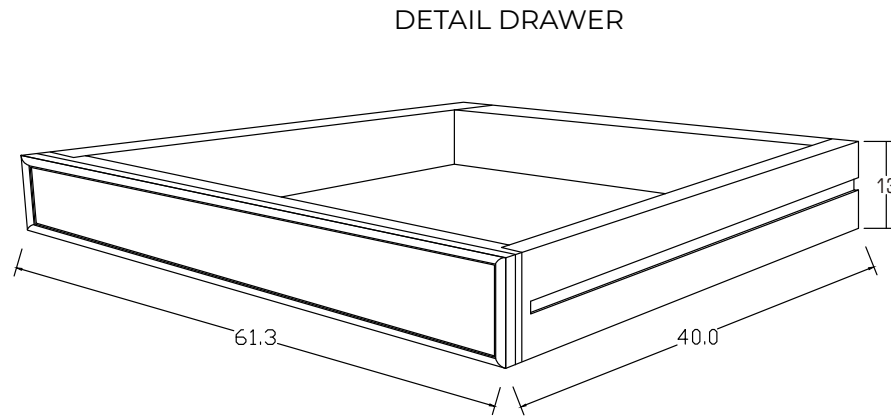

Technical Drawing

B127
Halifax Buffet

**NOVA
SOLO**

TOP VIEW

FRONT VIEW

SIDE VIEW

OPEN VIEW

DETAIL DRAWER

DETAIL DOOR