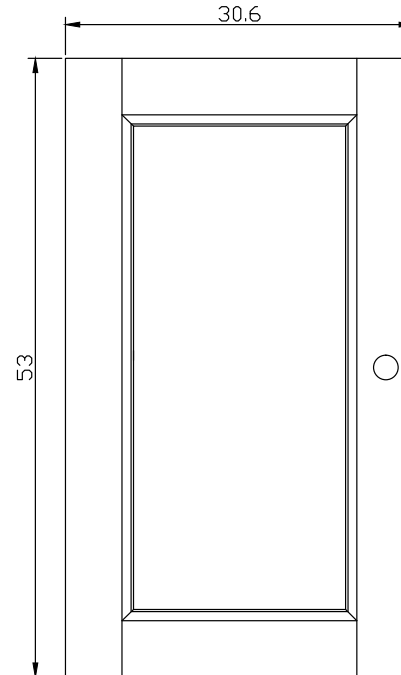

Technical Drawing

B127
Halifax Buffet

**NOVA
SOLO**

TOP VIEW

FRONT VIEW

SIDE VIEW

OPEN VIEW

DETAIL DRAWER

DETAIL DOOR