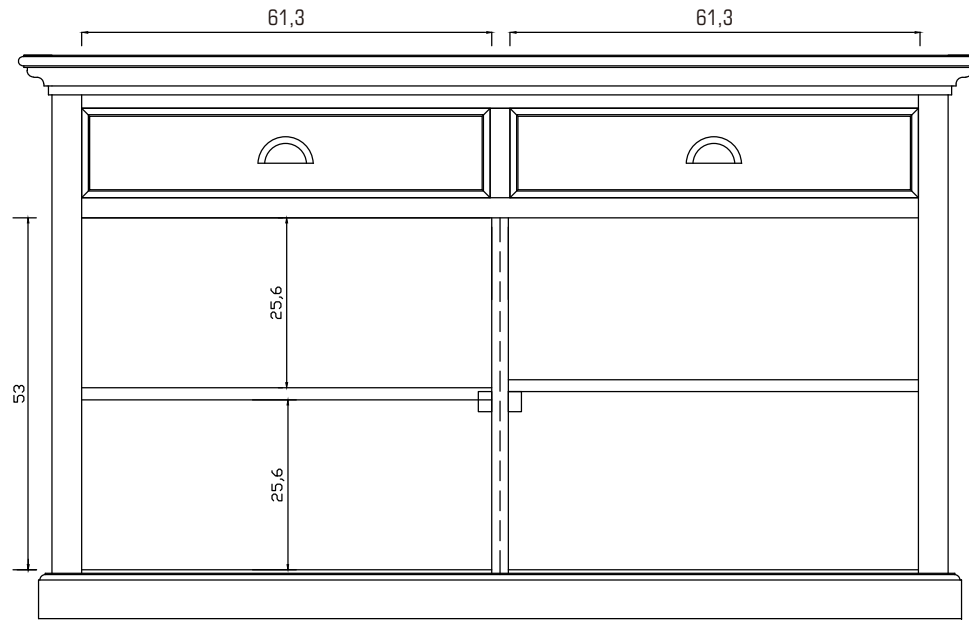

Technical Drawing

B127
Halifax Buffet

**NOVA
SOLO**

TOP VIEW

FRONT VIEW

SIDE VIEW

OPEN VIEW

DETAIL DRAWER

DETAIL DOOR