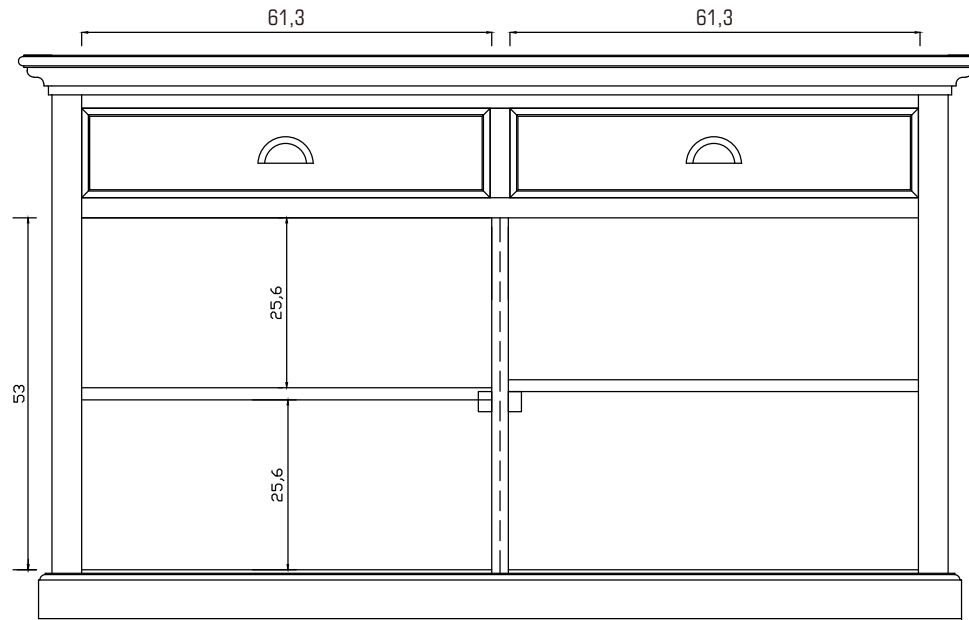

Technical Drawing

B127TWD
Halifax Accent Buffet

**NOVA
SOLO**

TOP VIEW

FRONT VIEW

SIDE VIEW

OPEN VIEW

DETAIL DRAWER

DETAIL DOOR