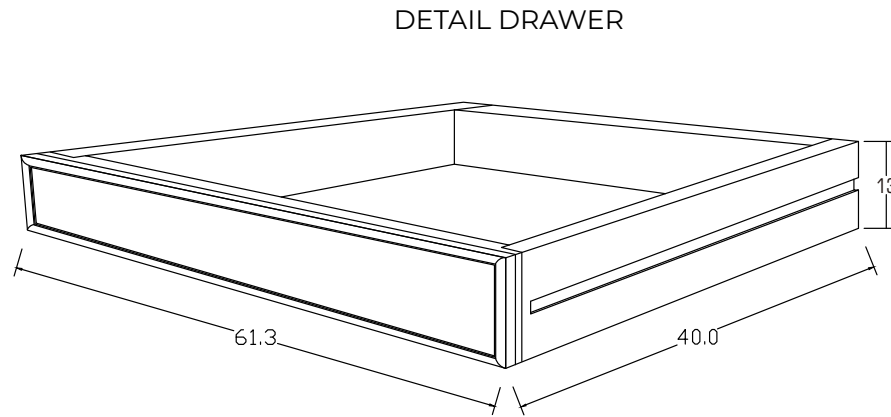

Technical Drawing

B127TWD
Halifax Accent Buffet

**NOVA
SOLO**

TOP VIEW

FRONT VIEW

SIDE VIEW

OPEN VIEW

DETAIL DRAWER

DETAIL DOOR