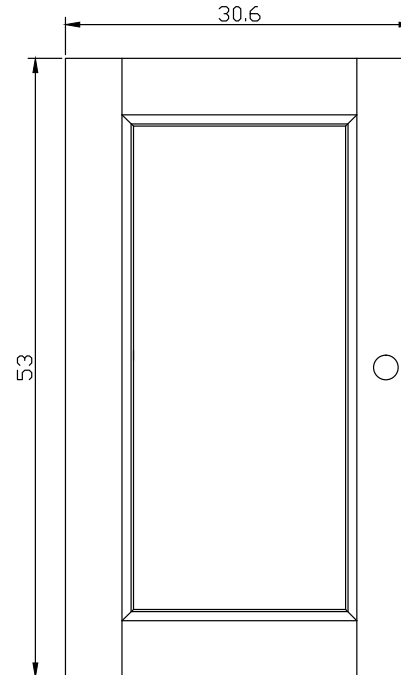

Technical Drawing

B127TWD
Halifax Accent Buffet

**NOVA
SOLO**

TOP VIEW

FRONT VIEW

SIDE VIEW

OPEN VIEW

DETAIL DRAWER

DETAIL DOOR