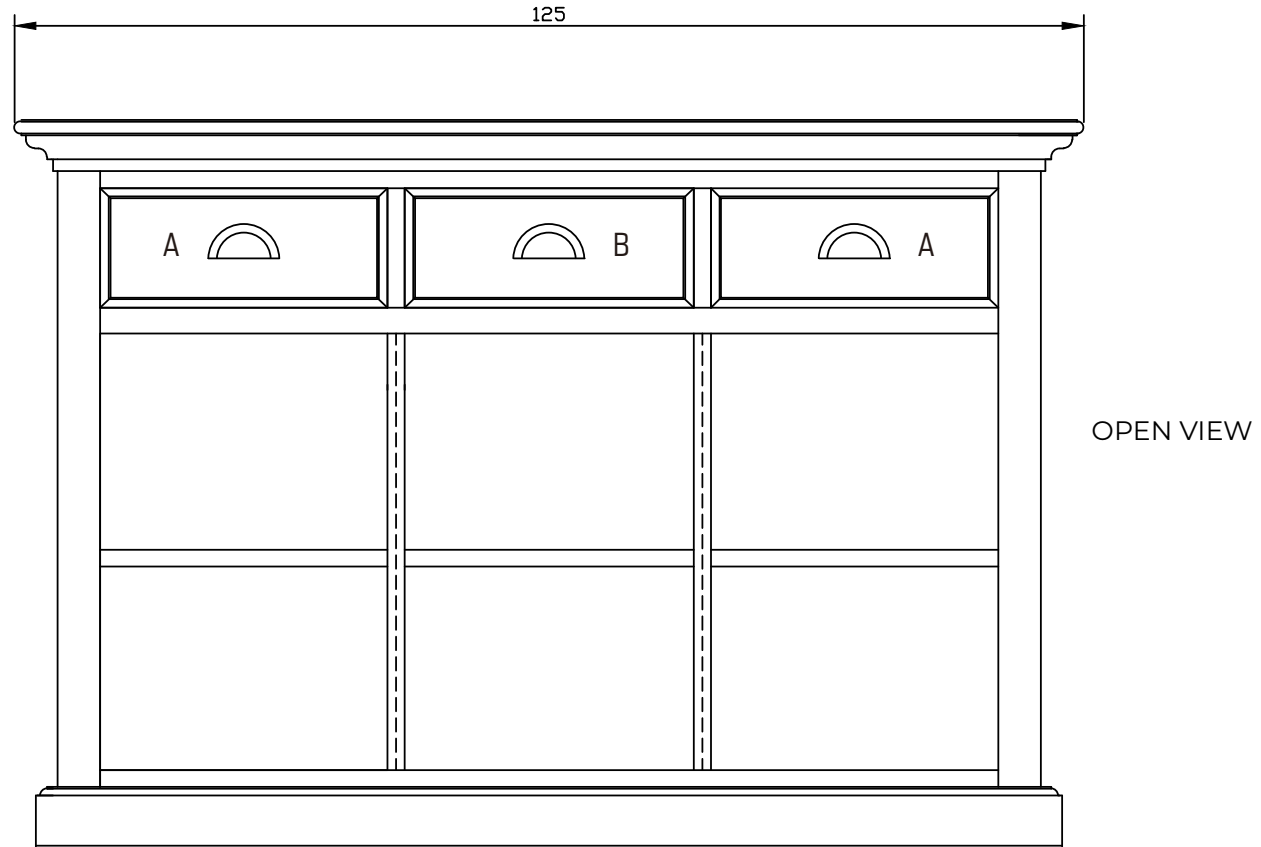

Technical Drawing

B128

Halifax Buffet with 6 Baskets

**NOVA
SOLO**

TOP VIEW

FRONT VIEW

SIDE VIEW

DETAIL DRAWER A

DETAIL DRAWER B