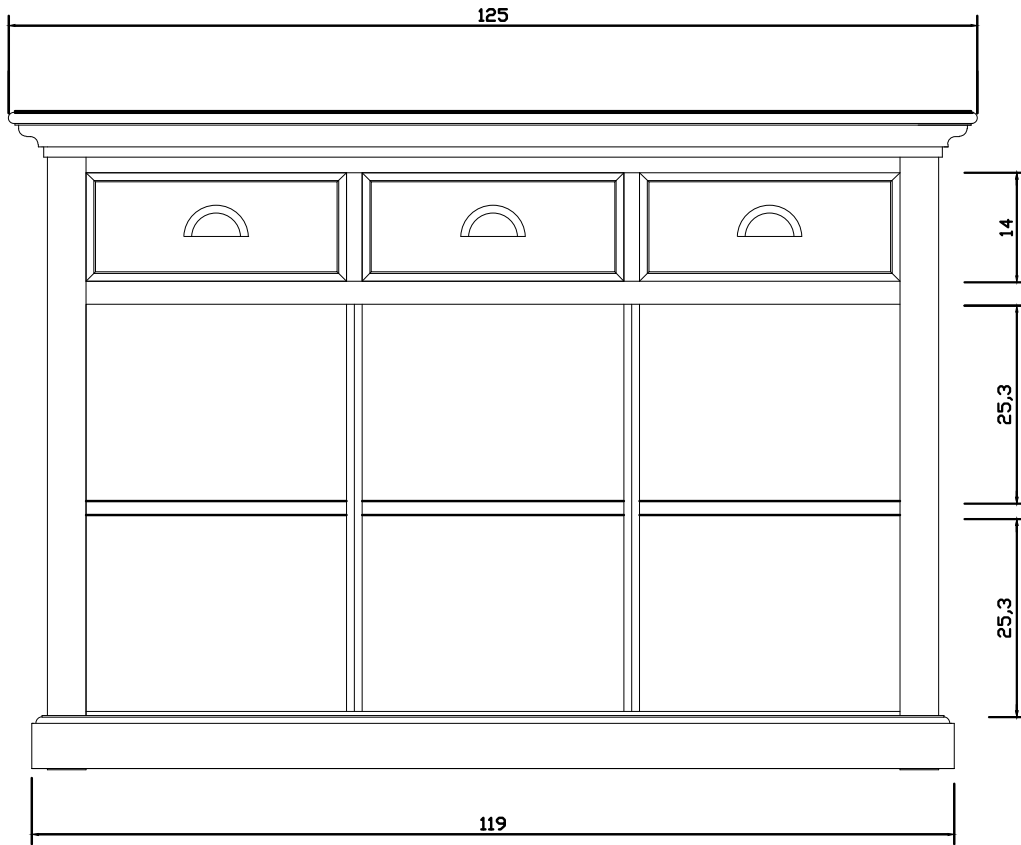

Technical Drawing

B129TWD

Halifax Accent Buffet
with 2 Baskets

**NOVA
SOLO**

FRONT VIEW

SIDE VIEW

TOP VIEW

FRONT OPEN VIEW

DOOR DETAIL

DRAWER DETAIL