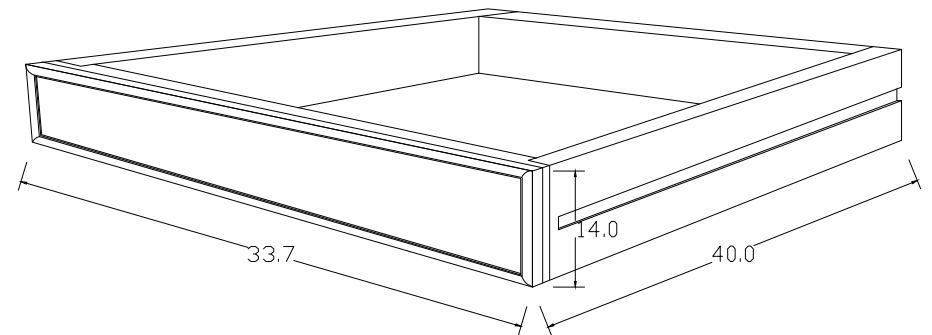

DRAWER DETAIL