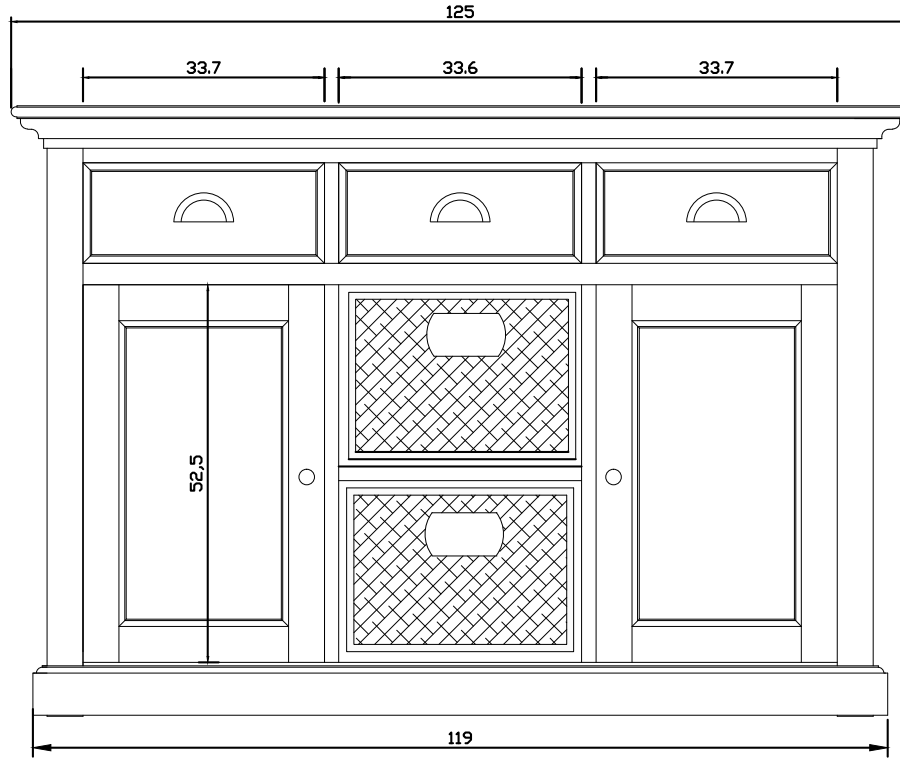

Technical Drawing

B129TWD

Halifax Accent Buffet
with 2 Baskets

**NOVA
SOLO**

FRONT VIEW

SIDE VIEW

TOP VIEW

FRONT OPEN VIEW

DOOR DETAIL

DRAWER DETAIL