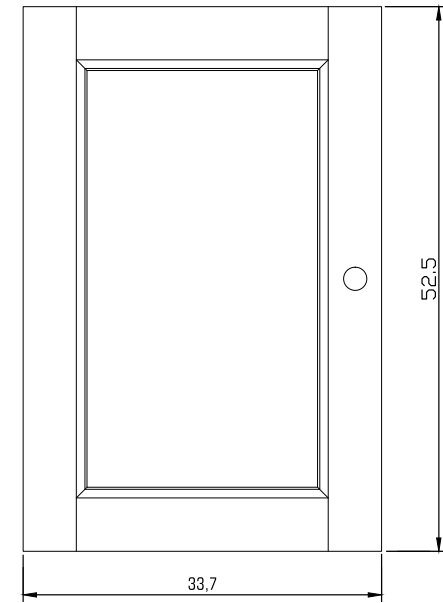

Technical Drawing

B129TWD

Halifax Accent Buffet
with 2 Baskets

**NOVA
SOLO**

FRONT VIEW

SIDE VIEW

TOP VIEW

FRONT OPEN VIEW

DOOR DETAIL

DRAWER DETAIL