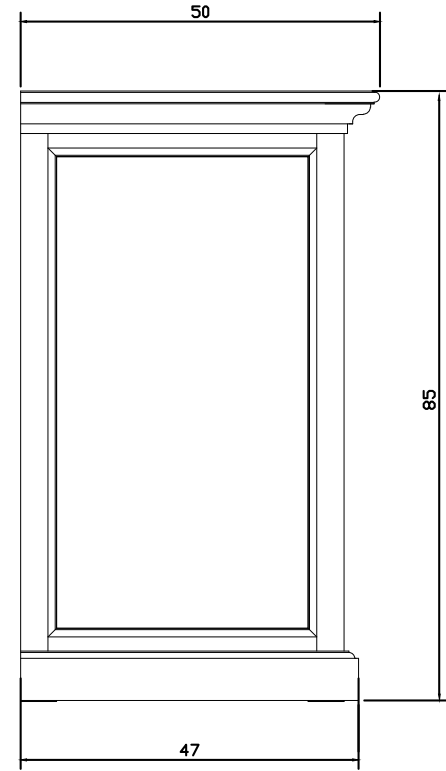

Technical Drawing

B129TWD

Halifax Accent Buffet
with 2 Baskets

**NOVA
SOLO**

FRONT VIEW

SIDE VIEW

TOP VIEW

FRONT OPEN VIEW

DOOR DETAIL

DRAWER DETAIL