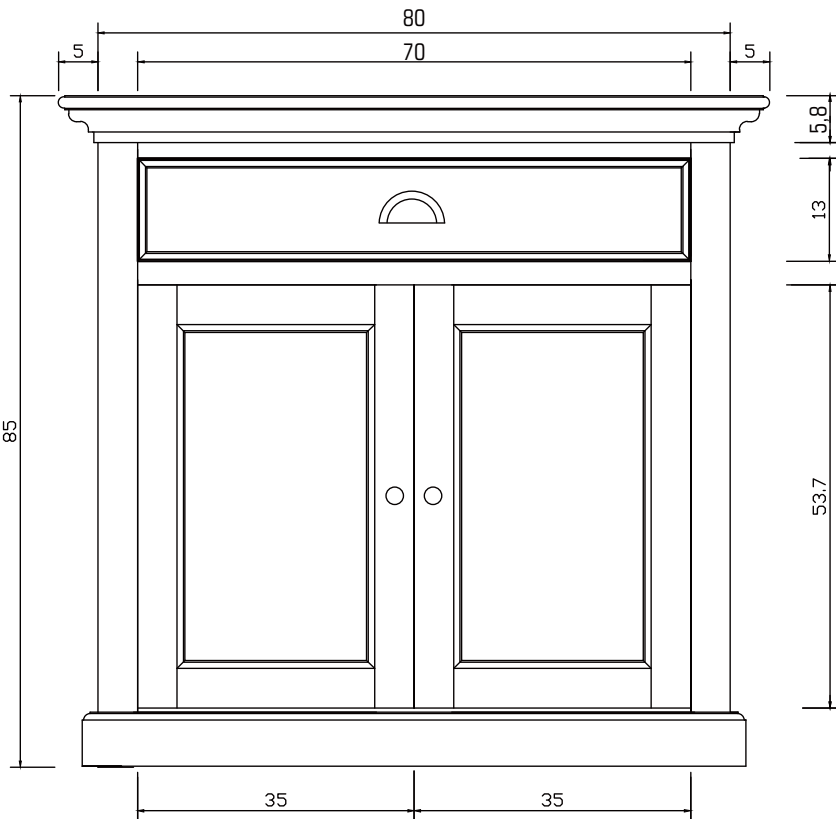

Technical Drawing

B180CT

Halifax Contrast Small Buffet

**NOVA
SOLO**

TOP VIEW

SIDE VIEW

BACK VIEW

OPEN VIEW

DETAIL DRAWER

DETAIL DOOR