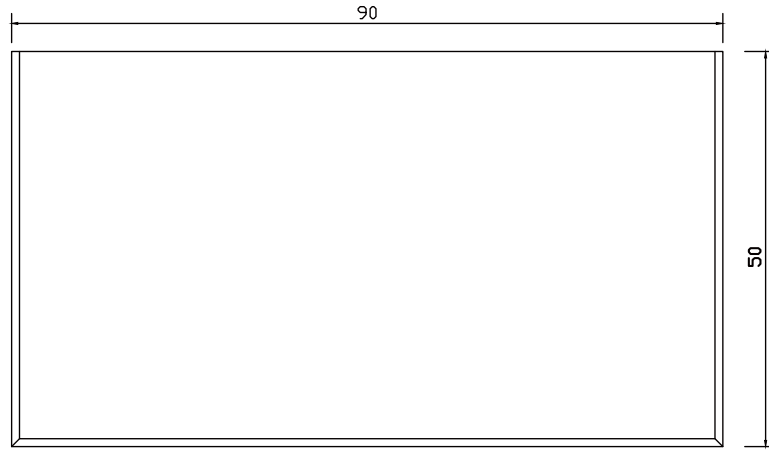

Technical Drawing

B180CT

Halifax Contrast Small Buffet

**NOVA
SOLO**

TOP VIEW

SIDE VIEW

BACK VIEW

OPEN VIEW