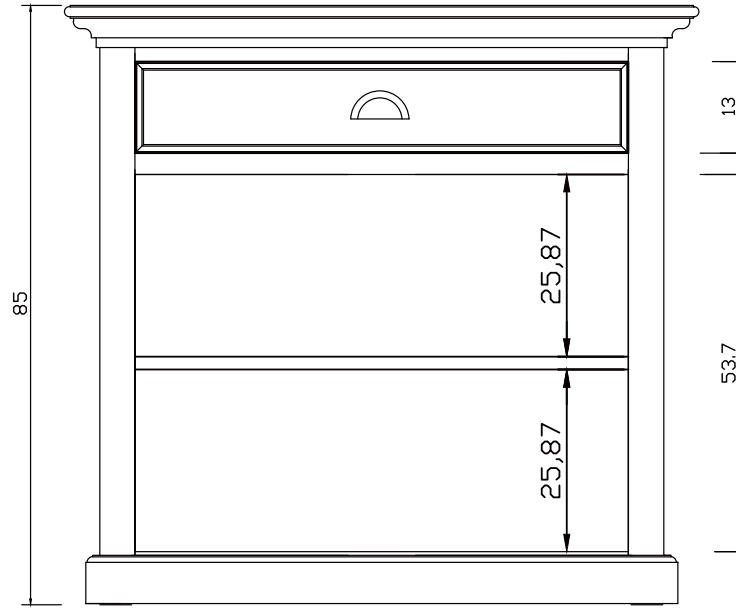

Technical Drawing

B180CT

Halifax Contrast Small Buffet

**NOVA
SOLO**

TOP VIEW

SIDE VIEW

BACK VIEW

OPEN VIEW

DETAIL DRAWER

DETAIL DOOR