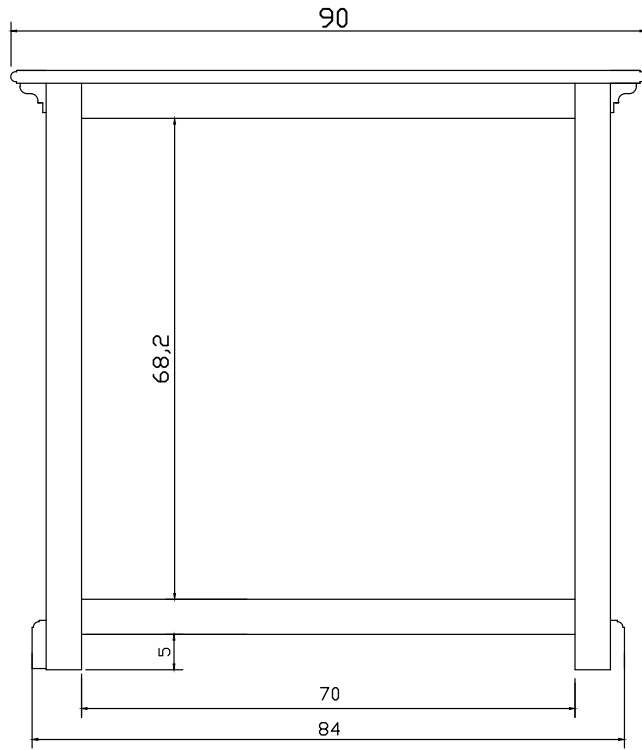

Technical Drawing

B180CT

Halifax Contrast Small Buffet

**NOVA
SOLO**

TOP VIEW

SIDE VIEW

BACK VIEW

OPEN VIEW

DETAIL DRAWER

DETAIL DOOR