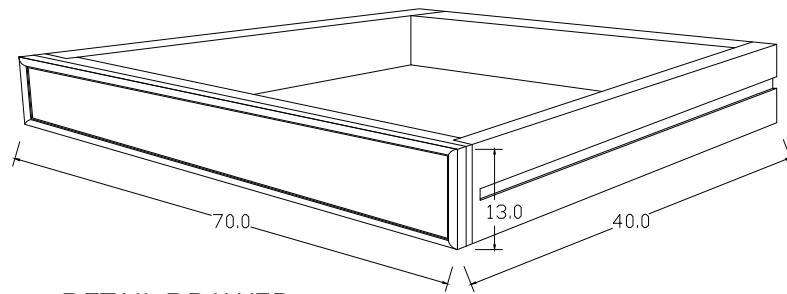

Technical Drawing

B180CT

Halifax Contrast Small Buffet

**NOVA
SOLO**

TOP VIEW

SIDE VIEW

BACK VIEW

OPEN VIEW