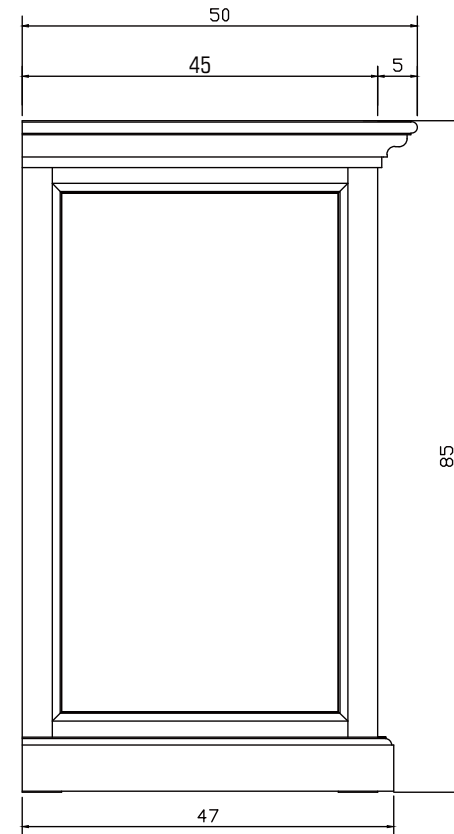

Technical Drawing

B180CT

Halifax Contrast Small Buffet

**NOVA
SOLO**

TOP VIEW

SIDE VIEW

BACK VIEW

OPEN VIEW

DETAIL DRAWER

DETAIL DOOR