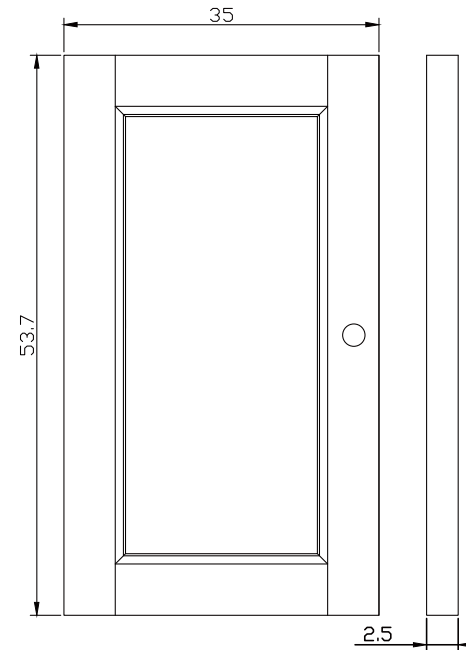

Technical Drawing

B180CT

Halifax Contrast Small Buffet

**NOVA
SOLO**

TOP VIEW

SIDE VIEW

BACK VIEW

OPEN VIEW

DETAIL DRAWER

DETAIL DOOR