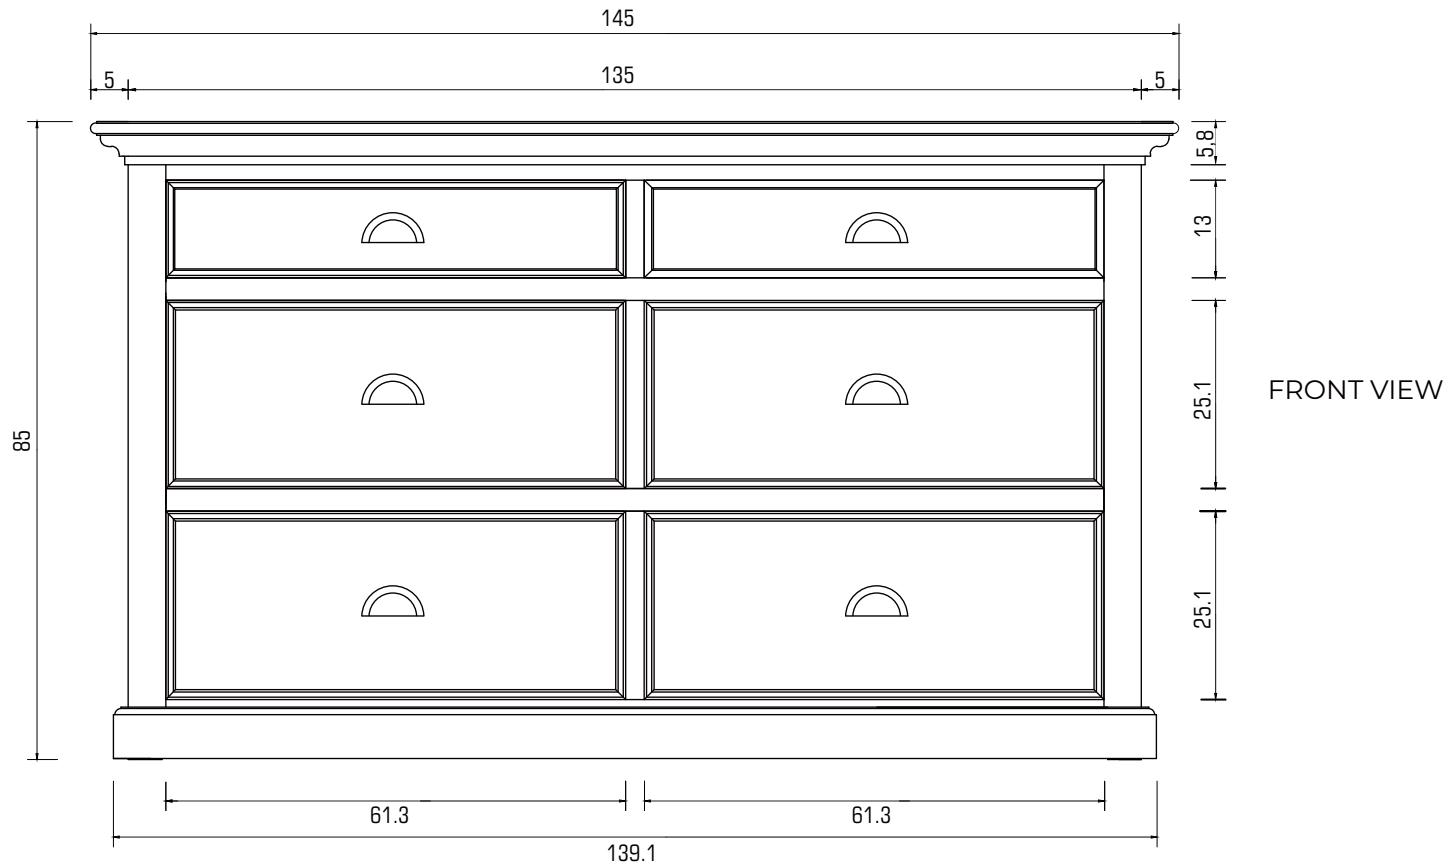

Technical Drawing

B182

Halifax Dresser

**NOVA
SOLO**

SIDE VIEW

BACK VIEW

DETAIL DRAWER