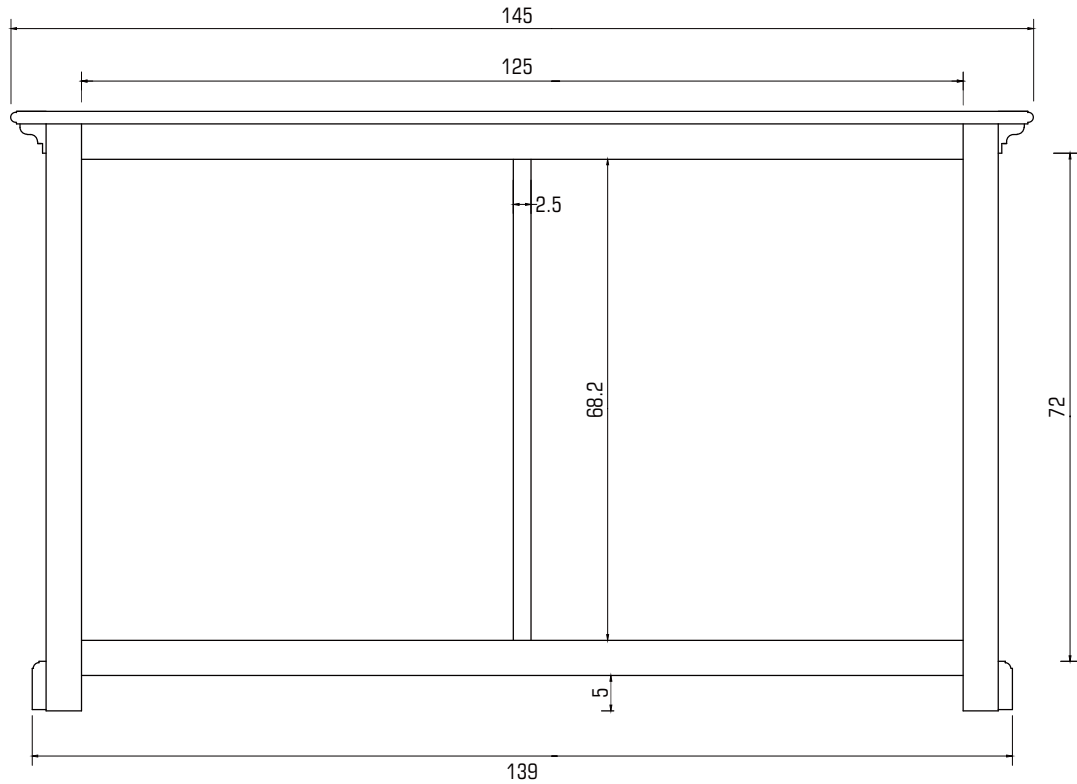

Technical Drawing

B182

Halifax Dresser

**NOVA
SOLO**

SIDE VIEW

BACK VIEW

DETAIL DRAWER