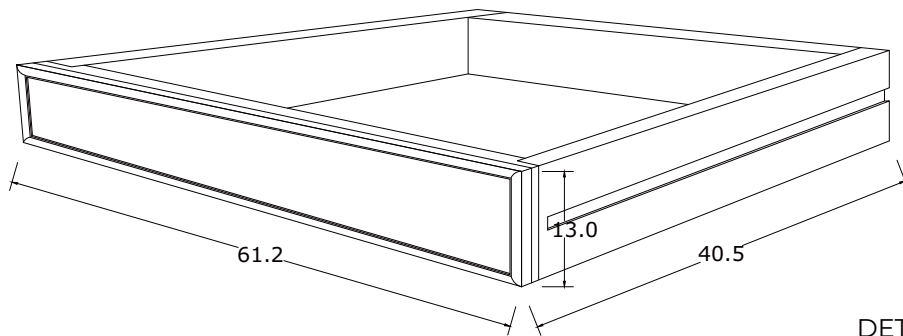

Technical Drawing

B182

Halifax Dresser

**NOVA
SOLO**

SIDE VIEW

BACK VIEW

DETAIL DRAWER