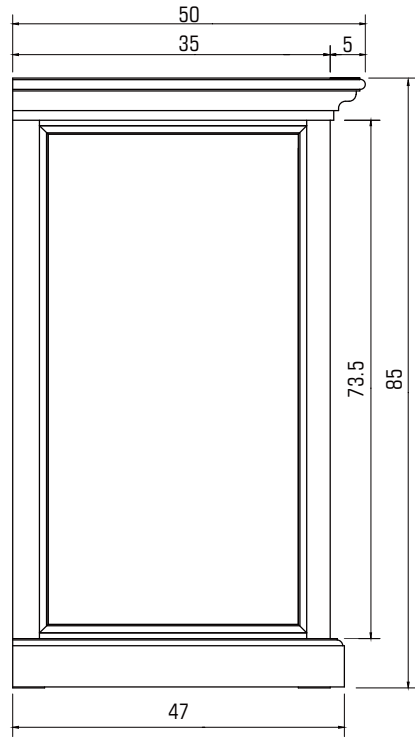

Technical Drawing

B182

Halifax Dresser

**NOVA
SOLO**

SIDE VIEW

BACK VIEW

DETAIL DRAWER