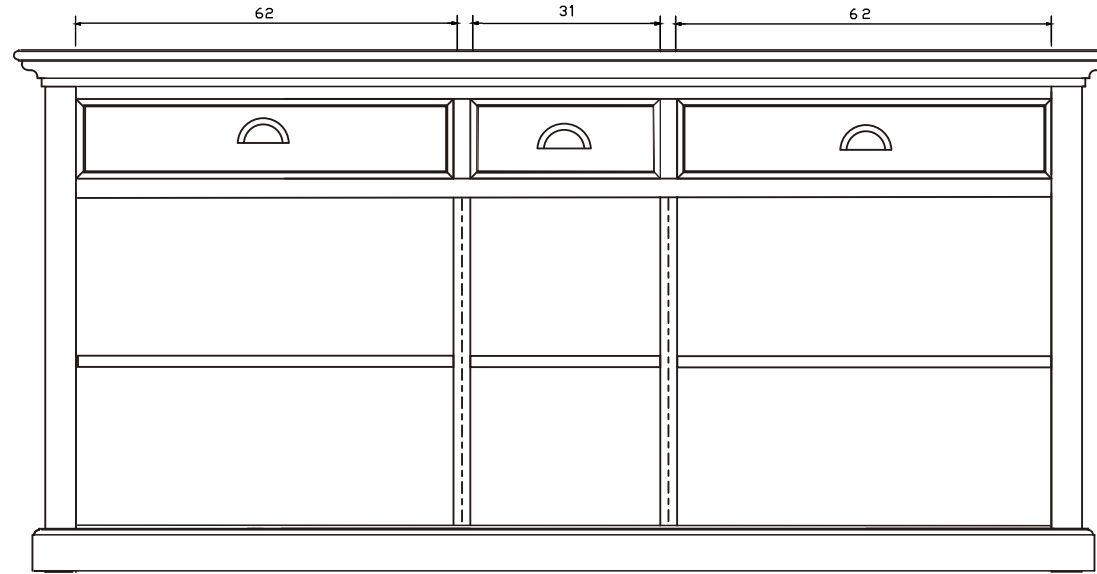

# Technical Drawing

B190  
Halifax Buffet

**NOVA  
SOLO**

TOP VIEW

FRONT VIEW

SIDE VIEW

OPEN VIEW

DETAIL DRAWER BIG

DETAIL DRAWER SMALL

DETAIL DOOR