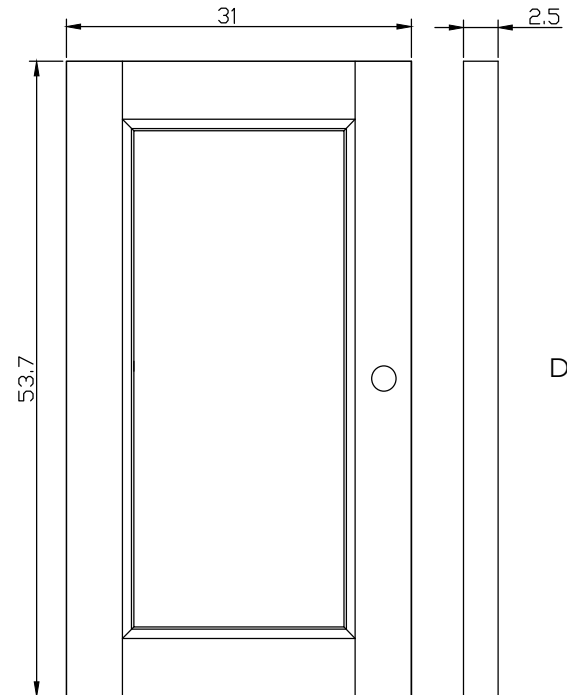

# Technical Drawing

B190  
Halifax Buffet

**NOVA  
SOLO**

TOP VIEW

FRONT VIEW

SIDE VIEW

OPEN VIEW

DETAIL DRAWER BIG

DETAIL DRAWER SMALL

DETAIL DOOR