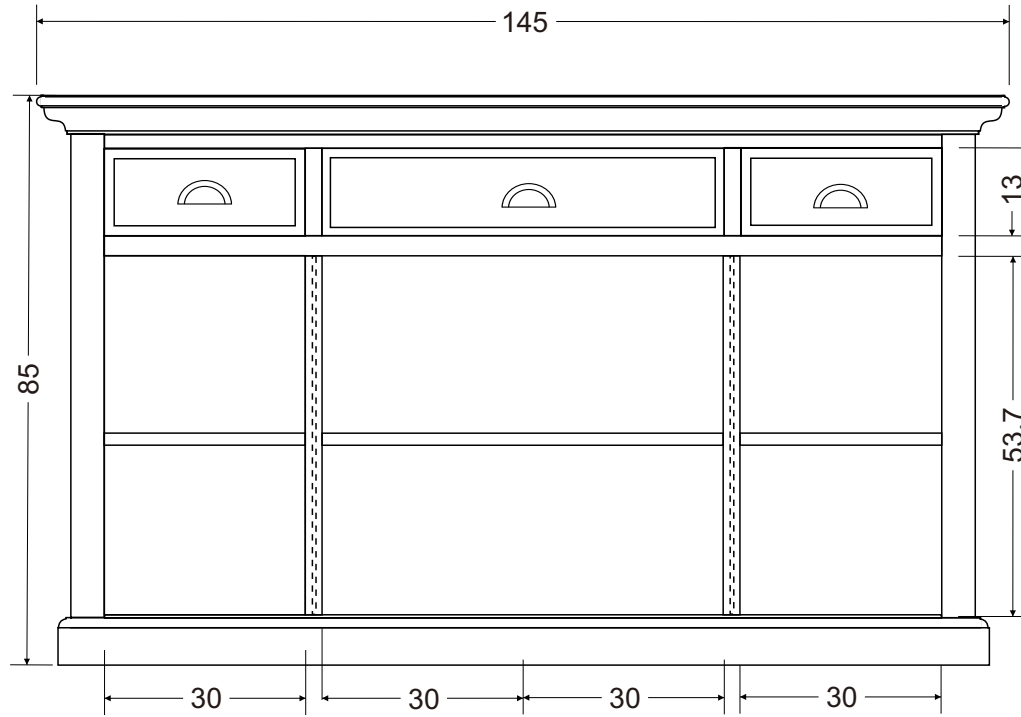

Technical Drawing

B191

Halifax Buffet with 4 Doors 3 Drawers

**NOVA
SOLO**

FRONT VIEW

SIDE VIEW

FRONT OPEN VIEW

DETAIL DOOR

DETAIL DRAWER BIG

DETAIL DRAWER SMALL