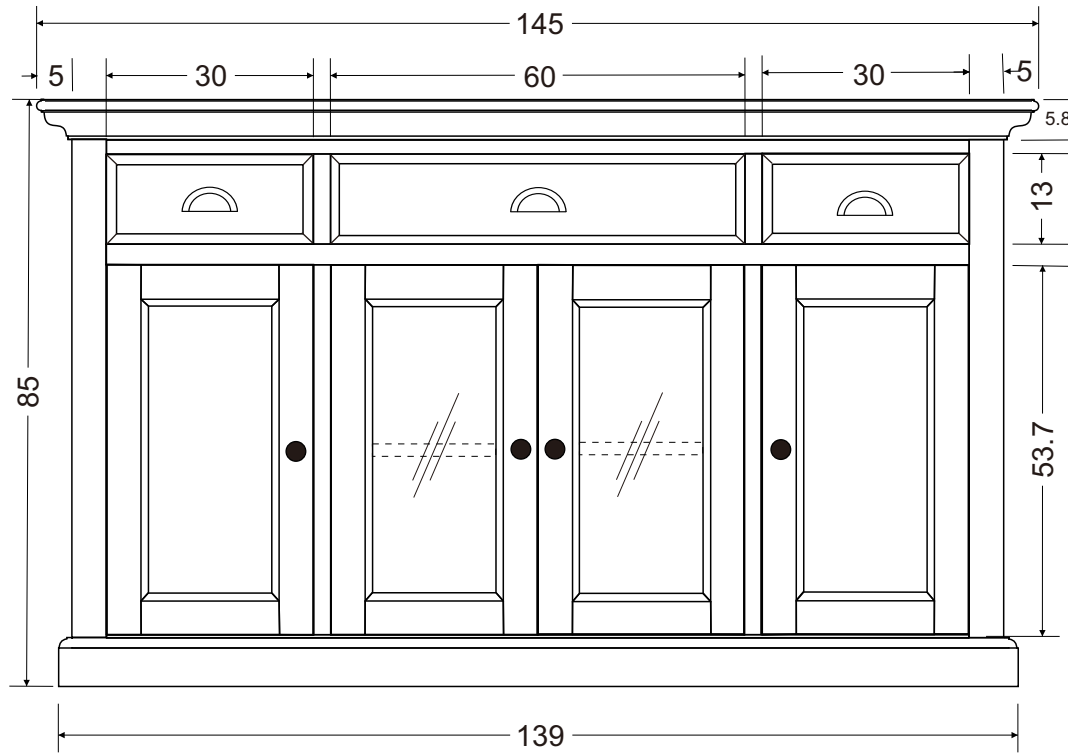

Technical Drawing

B191

Halifax Buffet with 4 Doors 3 Drawers

**NOVA
SOLO**

FRONT VIEW

SIDE VIEW

FRONT OPEN VIEW

DETAIL DOOR

DETAIL DRAWER BIG

DETAIL DRAWER SMALL