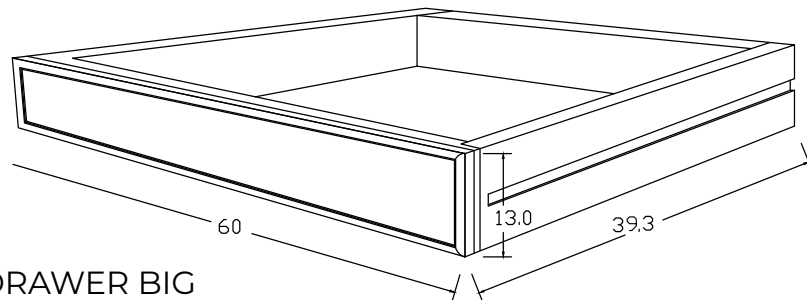

Technical Drawing

B191

Halifax Buffet with 4 Doors 3 Drawers

**NOVA
SOLO**

FRONT VIEW

SIDE VIEW

FRONT OPEN VIEW

DETAIL DOOR

DETAIL DRAWER BIG

DETAIL DRAWER SMALL