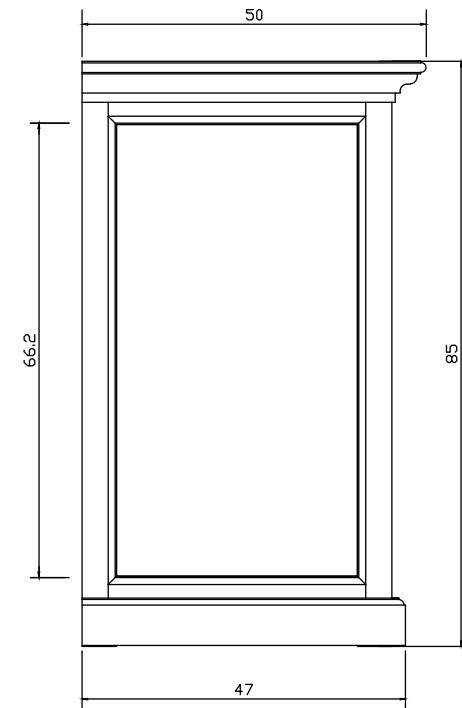

Technical Drawing

B191

Halifax Buffet with 4 Doors 3 Drawers

**NOVA
SOLO**

FRONT VIEW

SIDE VIEW

FRONT OPEN VIEW

DETAIL DOOR

DETAIL DRAWER BIG

DETAIL DRAWER SMALL