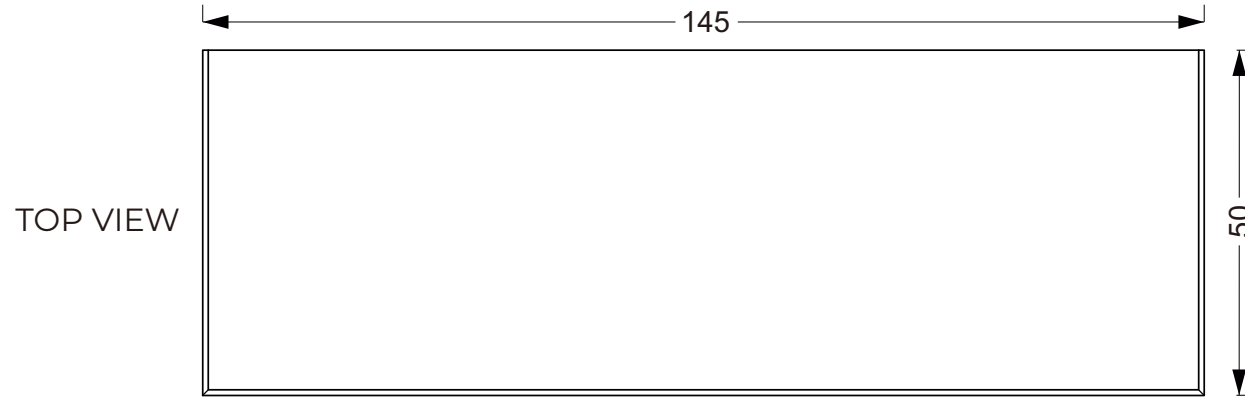

Technical Drawing

B191

Halifax Buffet with 4 Doors 3 Drawers

**NOVA
SOLO**

FRONT VIEW

SIDE VIEW

FRONT OPEN VIEW

DETAIL DOOR

DETAIL DRAWER BIG

DETAIL DRAWER SMALL