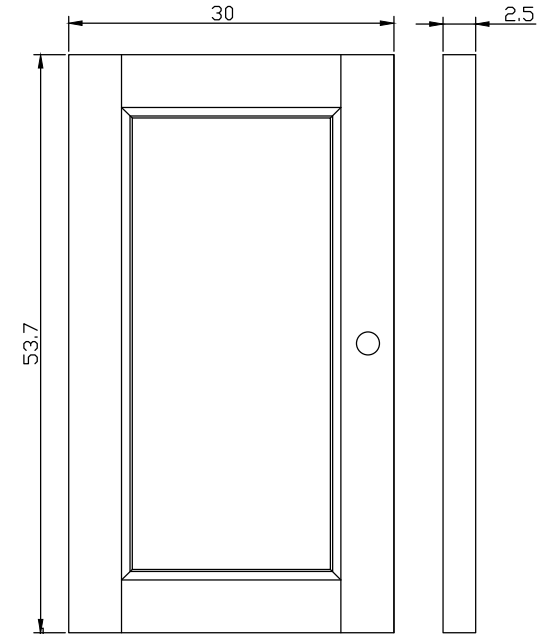

Technical Drawing

B191

Halifax Buffet with 4 Doors 3 Drawers

**NOVA
SOLO**

FRONT VIEW

SIDE VIEW

FRONT OPEN VIEW

DETAIL DOOR

DETAIL DRAWER BIG

DETAIL DRAWER SMALL