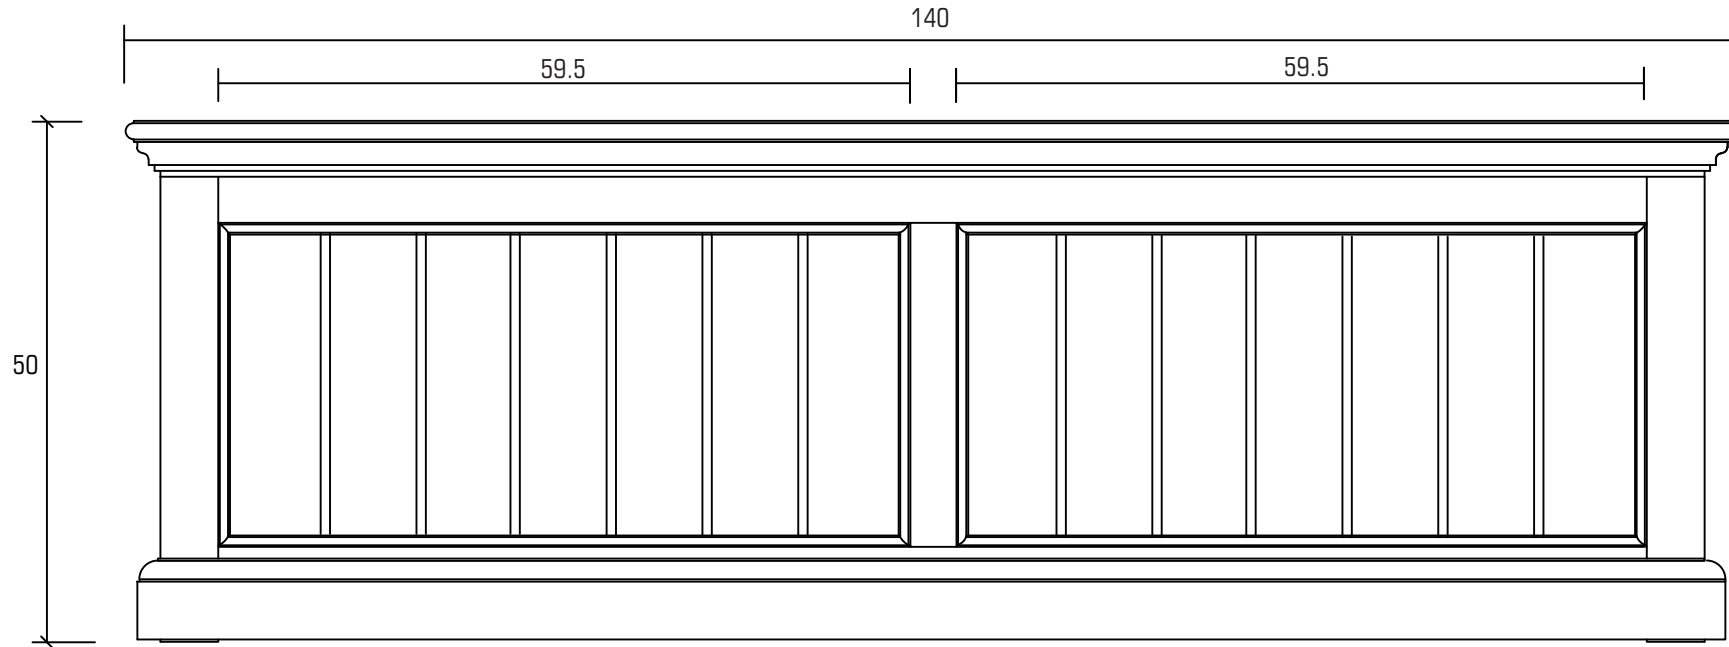

Technical Drawing

BB002

Halifax Storage Chest

**NOVA
SOLO**

FRONT VIEW BACK

50 SIDE VIEW

TOP VIEW OPEN

TOP VIEW CLOSED