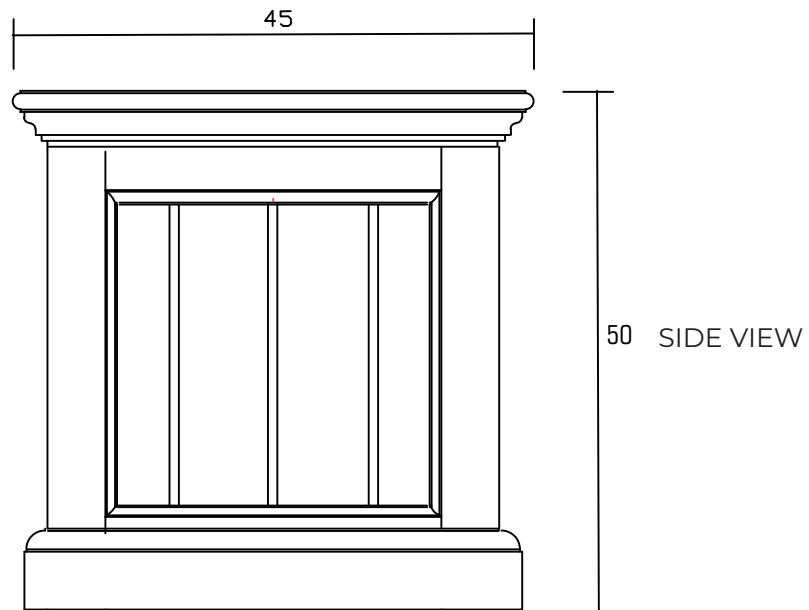

Technical Drawing

BB002

Halifax Storage Chest

**NOVA
SOLO**

FRONT VIEW BACK

50 SIDE VIEW

TOP VIEW OPEN

TOP VIEW CLOSED