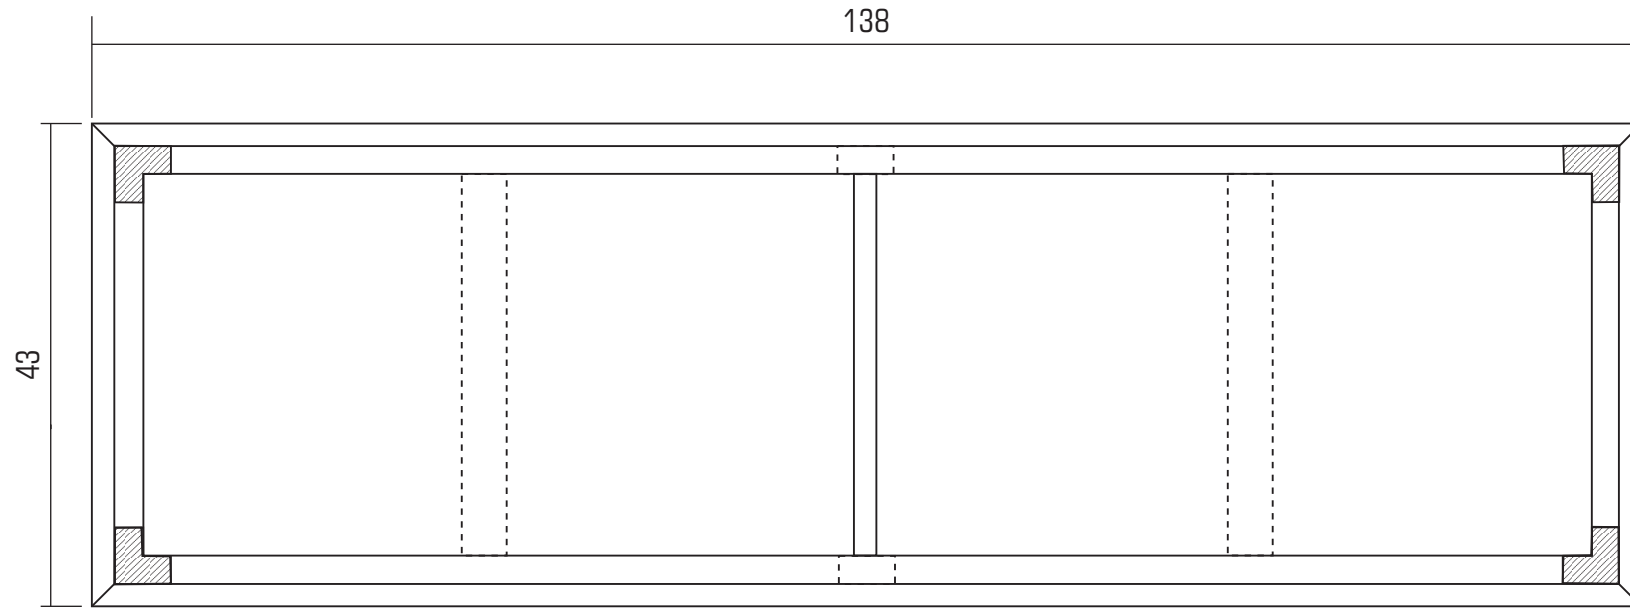

Technical Drawing

BB002

Halifax Storage Chest

**NOVA
SOLO**

FRONT VIEW BACK

50 SIDE VIEW

TOP VIEW OPEN

TOP VIEW CLOSED