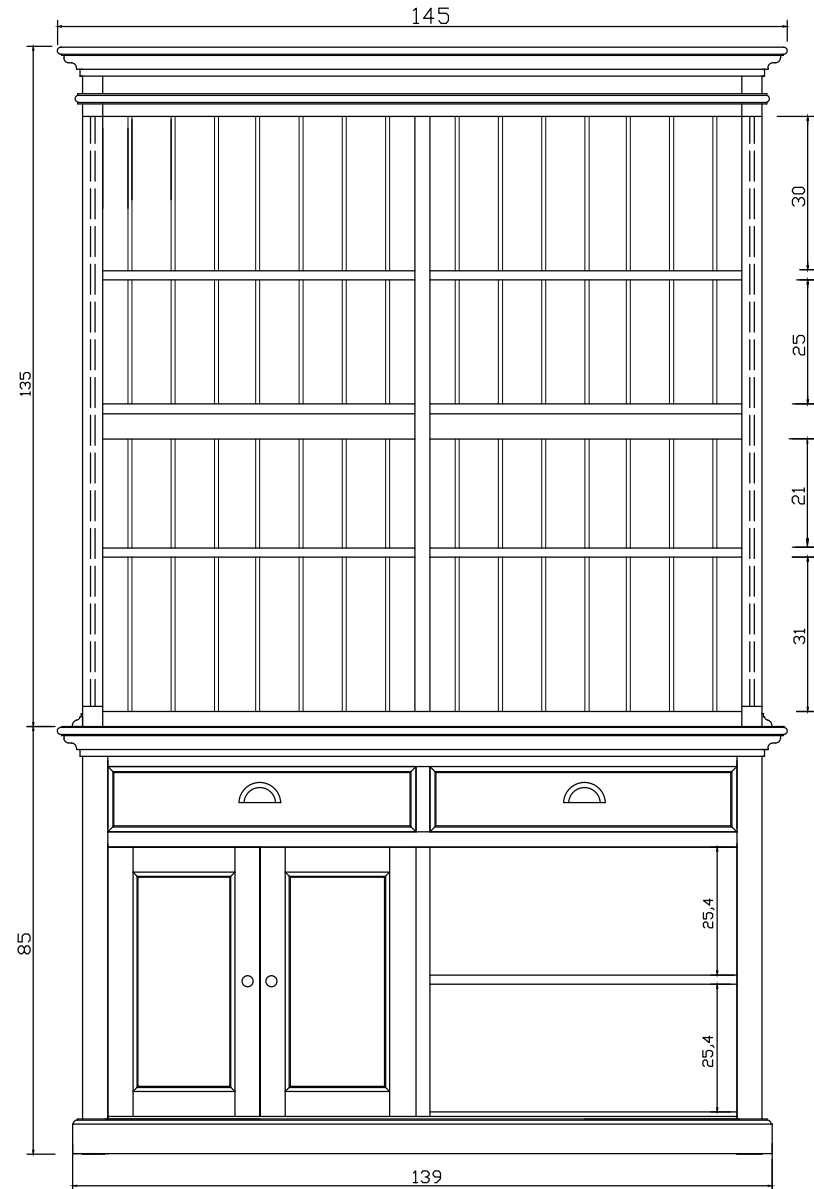

# Technical Drawing

BCA594

Halifax Glass Display Hutch Unit

**NOVA  
SOLO**

FRONT VIEW

FRONT OPEN VIEW

SIDE VIEW

TOP VIEW

DRAWER