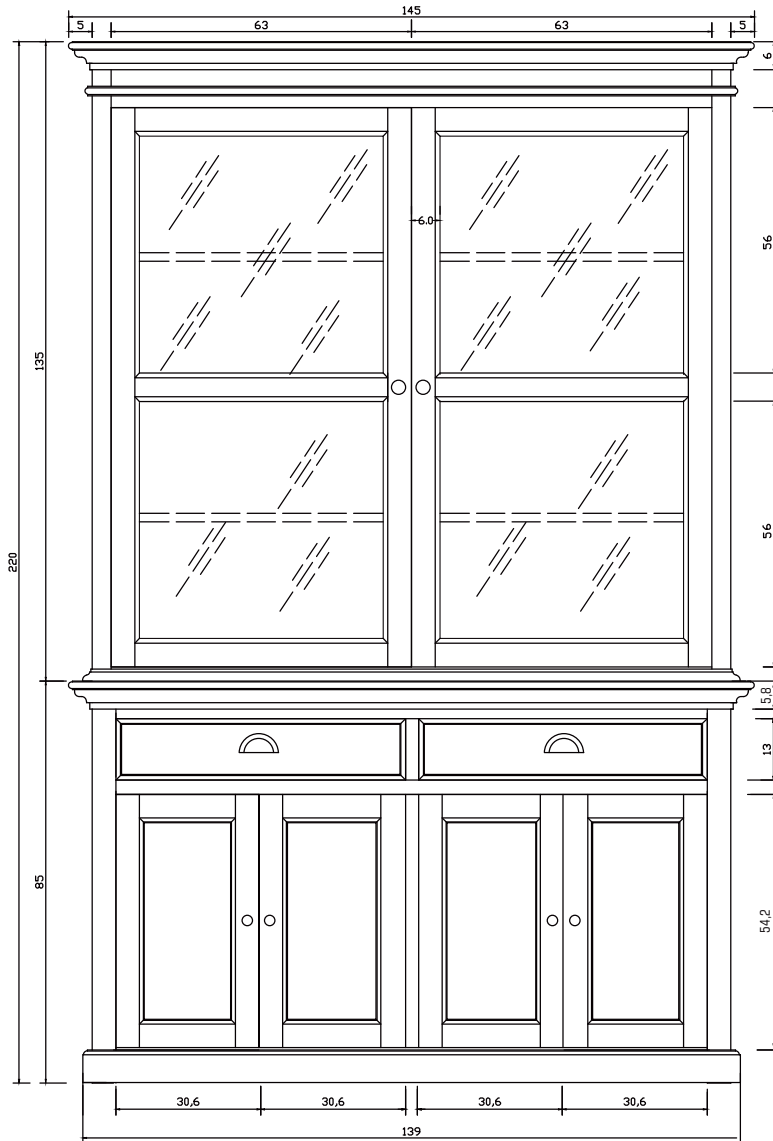

# Technical Drawing

BCA594

Halifax Glass Display Hutch Unit

**NOVA  
SOLO**

FRONT VIEW

FRONT OPEN VIEW

SIDE VIEW

TOP VIEW

DRAWER