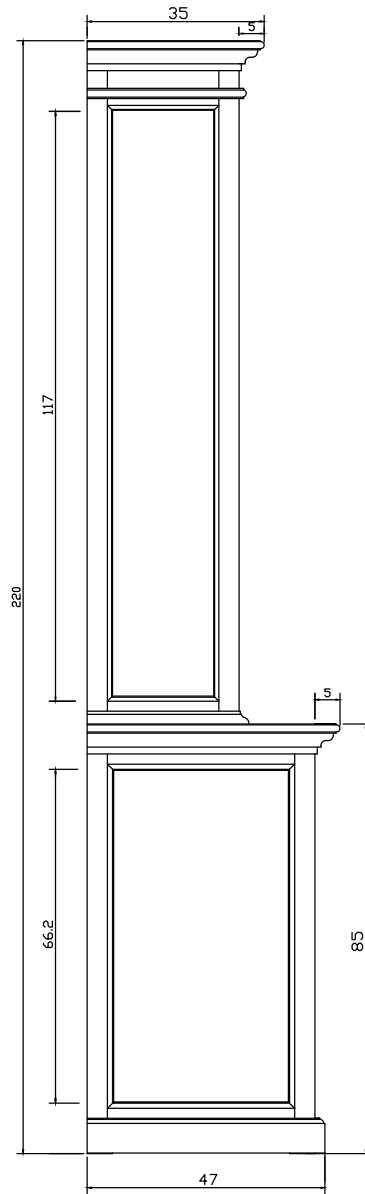

# Technical Drawing

BCA594

Halifax Glass Display Hutch Unit

**NOVA  
SOLO**

FRONT VIEW

FRONT OPEN VIEW

SIDE VIEW

TOP VIEW

DRAWER