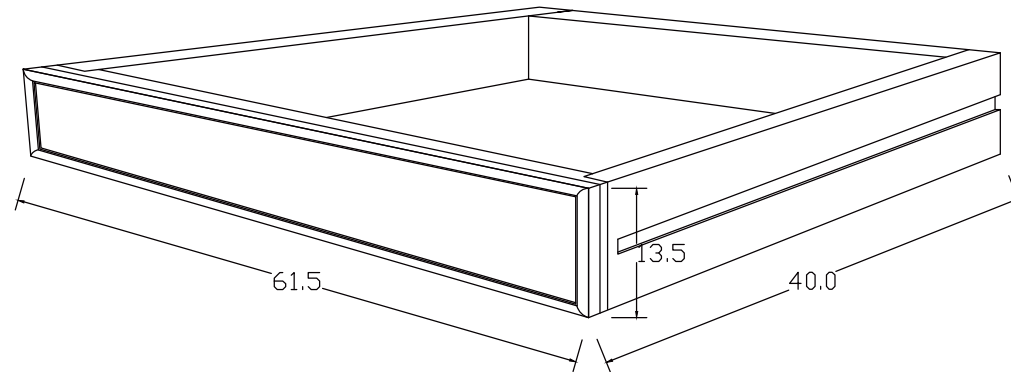

# Technical Drawing

BCA594

Halifax Glass Display Hutch Unit

**NOVA  
SOLO**

FRONT VIEW

FRONT OPEN VIEW

SIDE VIEW

TOP VIEW