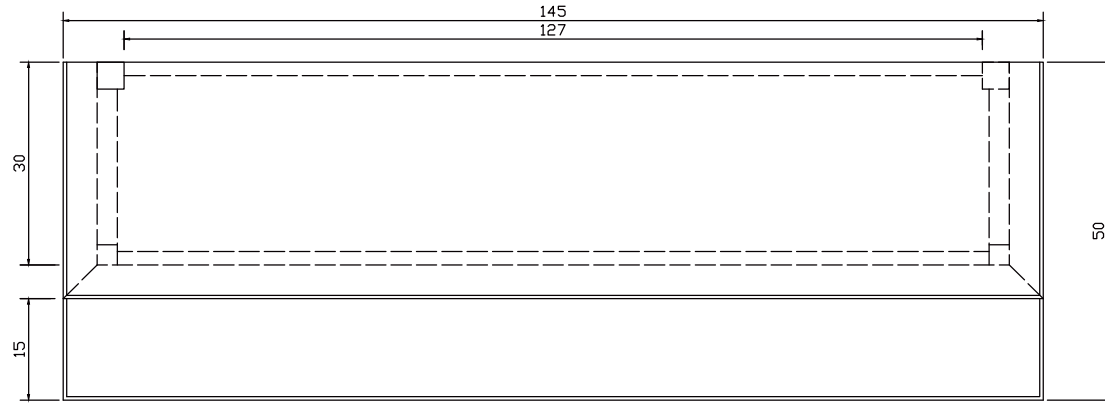

# Technical Drawing

BCA594

Halifax Glass Display Hutch Unit

**NOVA  
SOLO**

FRONT VIEW

FRONT OPEN VIEW

SIDE VIEW

TOP VIEW