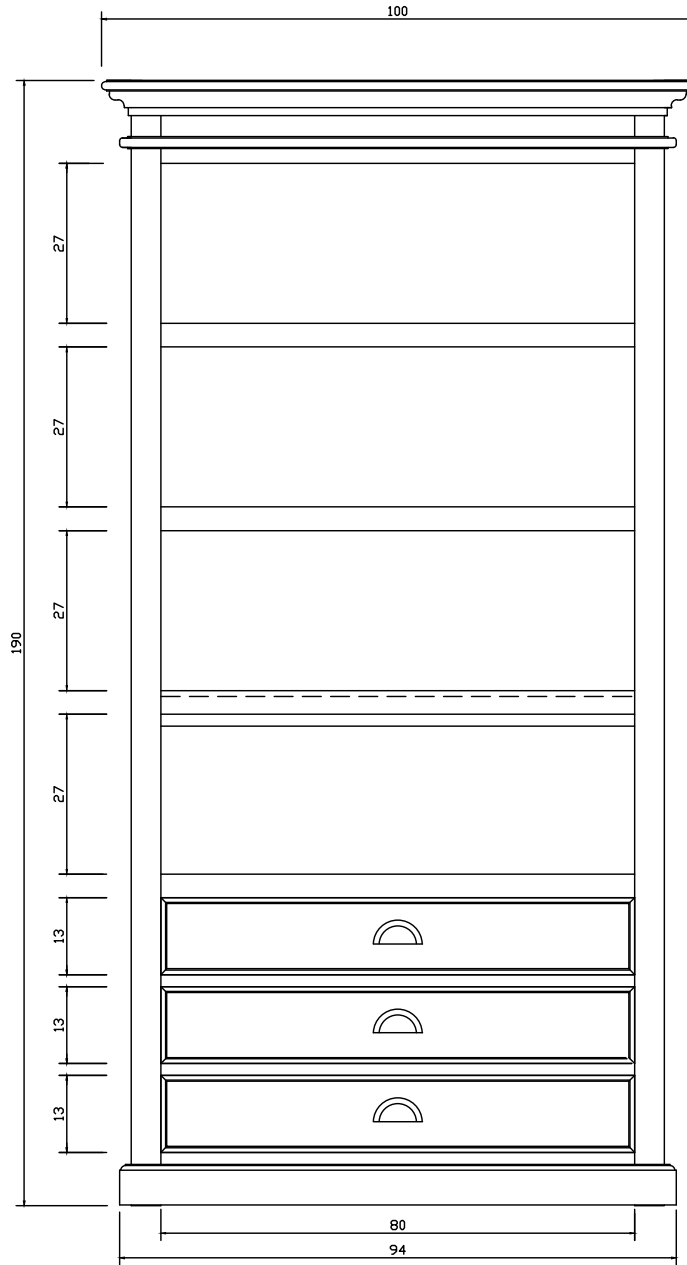

# Technical Drawing

CA580  
Halifax Bookcase

**NOVA  
SOLO**

FRONT VIEW

SIDE VIEW

TOP VIEW

DRAWER