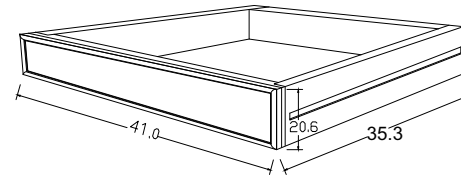

Technical Drawing

CA589L

Halifax Grand Storage Unit
with Basket Set

**NOVA
SOLO**

Dimensions (cm)

Halifax Grand
Storage Unit with Basket Set
CA589L

TOP VIEW

DETAIL DRAWER

FRONT VIEW

SIDE VIEW

DETAIL BASKET

**NOVA
SOLO**