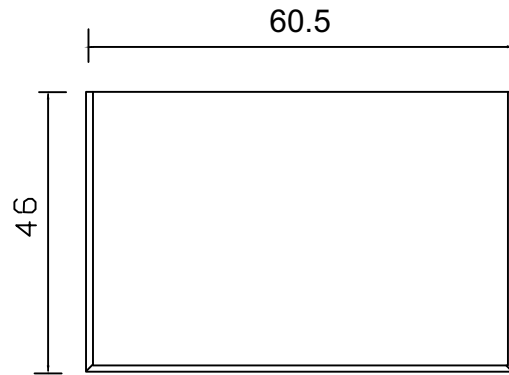

Technical Drawing

CA589L

Halifax Grand Storage Unit
with Basket Set

**NOVA
SOLO**

Dimensions (cm)

Halifax Grand
Storage Unit with Basket Set
CA589L

TOP VIEW

DETAIL DRAWER

FRONT VIEW

SIDE VIEW

DETAIL BASKET

**NOVA
SOLO**