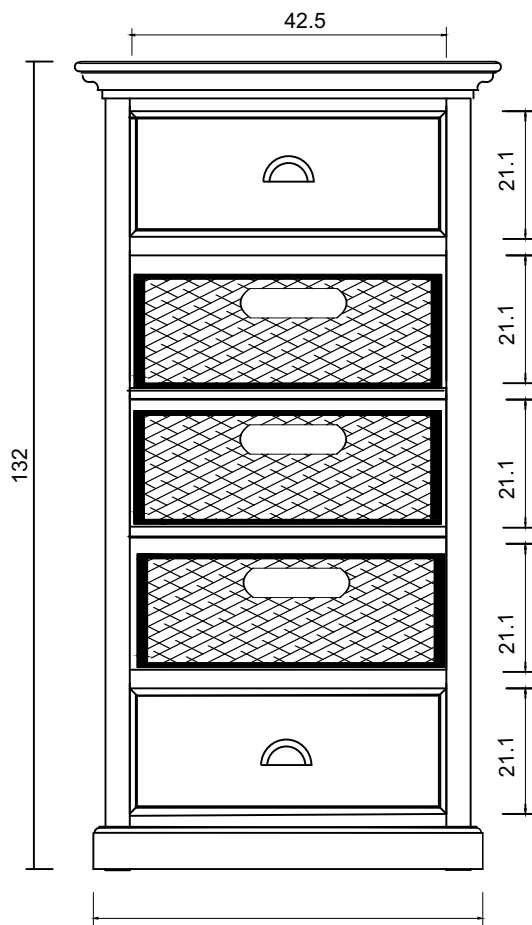

Technical Drawing

CA589L

Halifax Grand Storage Unit
with Basket Set

**NOVA
SOLO**

Dimensions (cm)

Halifax Grand
Storage Unit with Basket Set
CA589L

TOP VIEW

DETAIL DRAWER

FRONT VIEW

SIDE VIEW

DETAIL BASKET

**NOVA
SOLO**