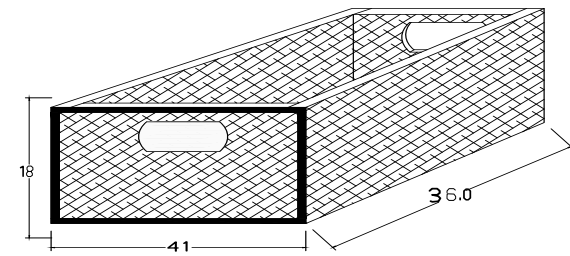

Technical Drawing

CA589L

Halifax Grand Storage Unit
with Basket Set

**NOVA
SOLO**

Dimensions (cm)

Halifax Grand
Storage Unit with Basket Set
CA589L

TOP VIEW

DETAIL DRAWER

FRONT VIEW

SIDE VIEW

DETAIL BASKET

**NOVA
SOLO**