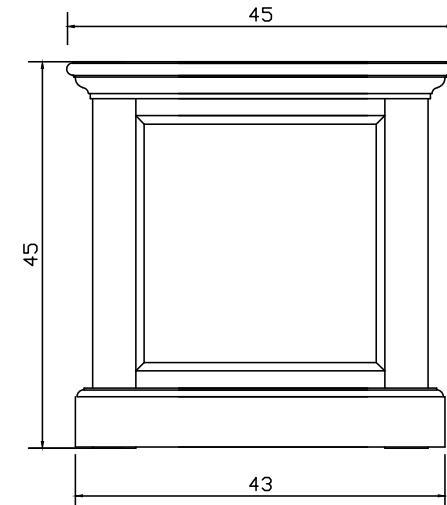

Technical Drawing

CA592-120

Halifax Medium ETU

**NOVA
SOLO**

FRONT VIEW

SIDE VIEW

TOP VIEW

DETAIL DRAWER