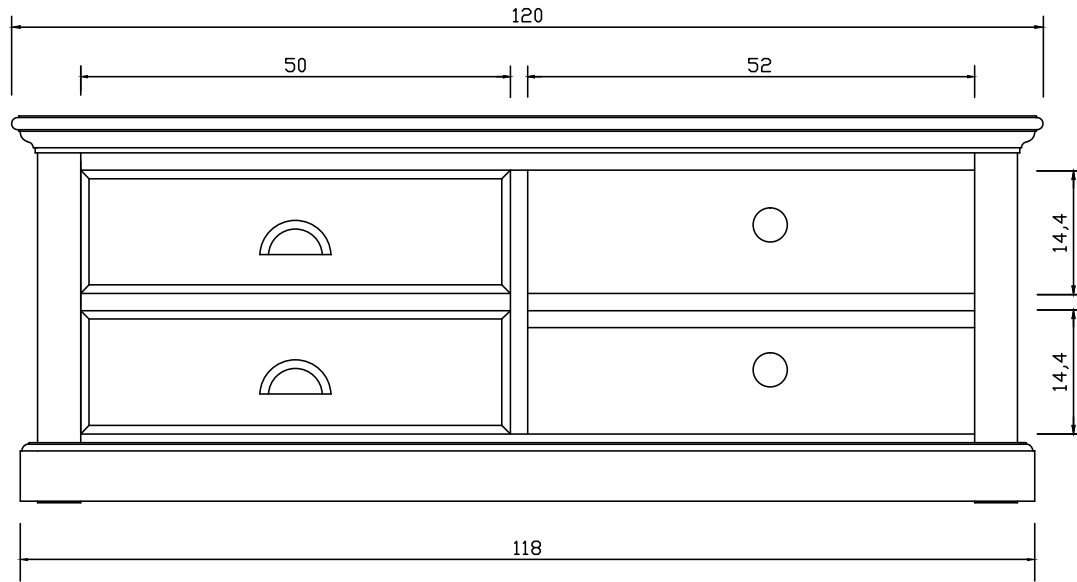

Technical Drawing

CA592-120

Halifax Medium ETU

**NOVA
SOLO**

FRONT VIEW

SIDE VIEW

TOP VIEW

DETAIL DRAWER