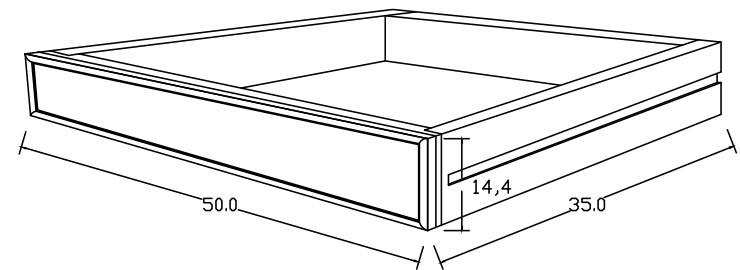

Technical Drawing

CA592-120

Halifax Medium ETU

**NOVA
SOLO**

FRONT VIEW

SIDE VIEW

TOP VIEW

DETAIL DRAWER