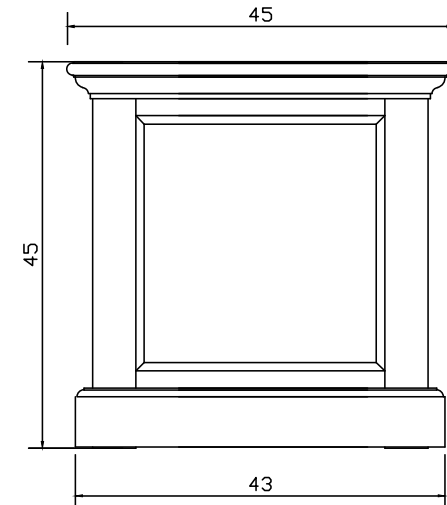

# Technical Drawing

CA592-120CT

Halifax Contrast Medium ETU

**NOVA  
SOLO**

FRONT VIEW

SIDE VIEW

TOP VIEW

DETAIL DRAWER