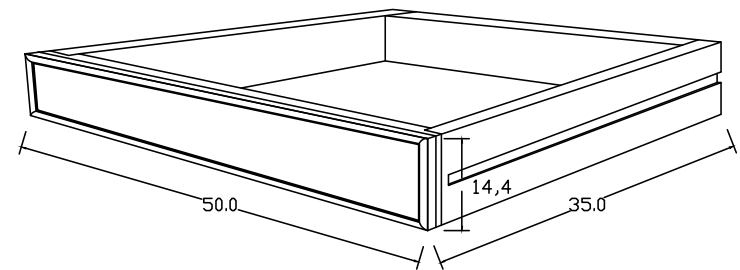

# Technical Drawing

CA592-120CT

Halifax Contrast Medium ETU

**NOVA  
SOLO**

FRONT VIEW

SIDE VIEW

TOP VIEW

DETAIL DRAWER