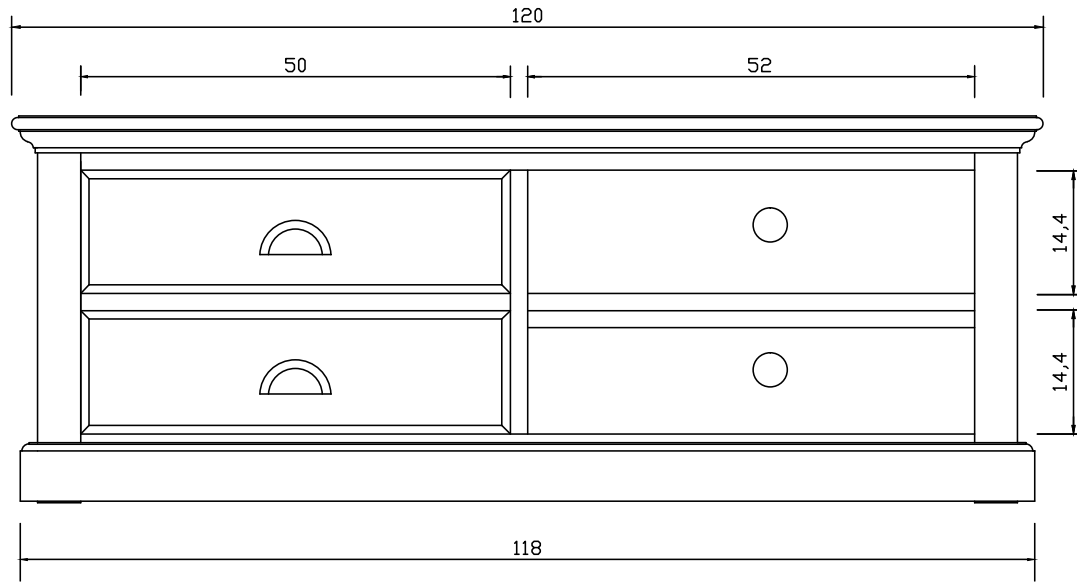

# Technical Drawing

CA592-120CT

Halifax Contrast Medium ETU

**NOVA  
SOLO**

FRONT VIEW

SIDE VIEW

TOP VIEW

DETAIL DRAWER