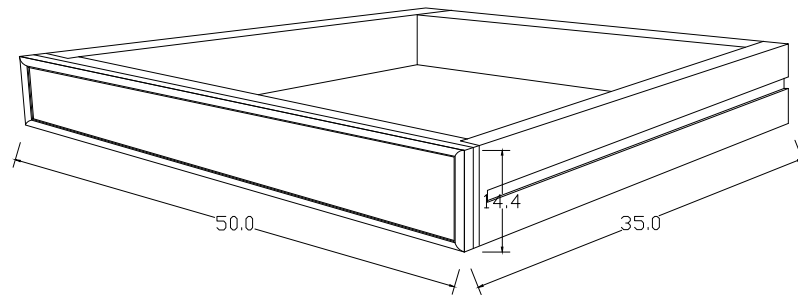

# Technical Drawing

CA592-180  
Halifax Large ETU

**NOVA  
SOLO**

FRONT VIEW

TOP VIEW

SIDE VIEW

DETAIL DRAWER