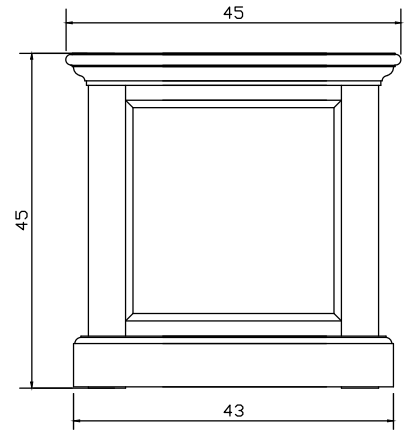

# Technical Drawing

CA592-180  
Halifax Large ETU

**NOVA  
SOLO**

FRONT VIEW

TOP VIEW

SIDE VIEW

DETAIL DRAWER