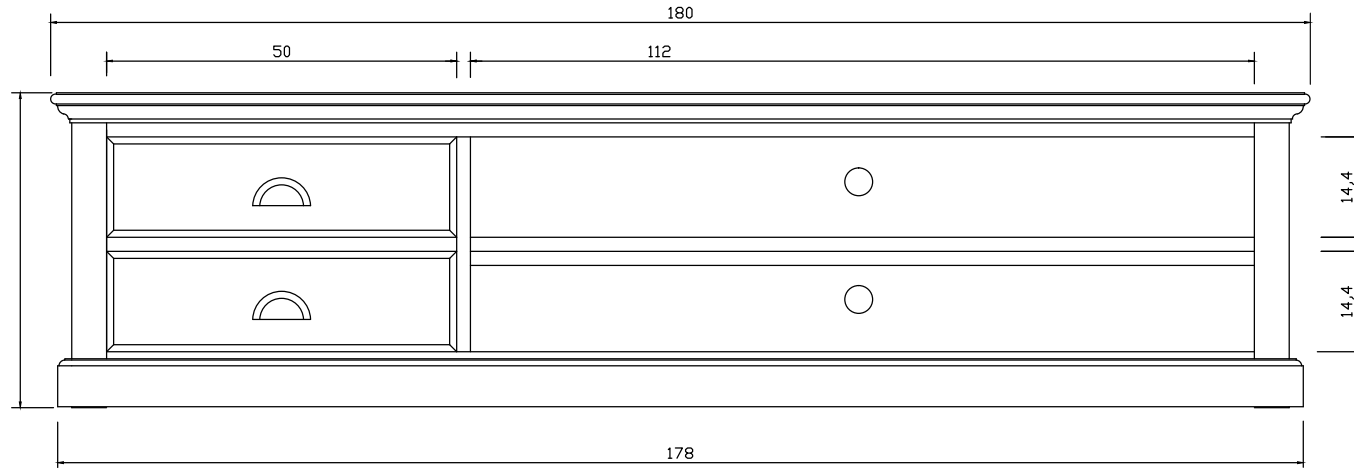

# Technical Drawing

CA592-180  
Halifax Large ETU

**NOVA  
SOLO**

FRONT VIEW

TOP VIEW

SIDE VIEW

DETAIL DRAWER