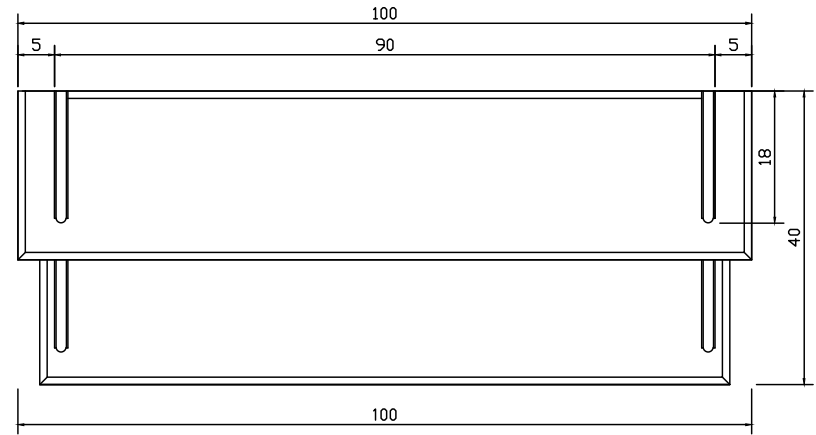

# Technical Drawing

CA593

Halifax Entryway Coat Rack  
& Bench Unit

**NOVA  
SOLO**

FRONT VIEW

SIDE VIEW

TOP VIEW

BASKET

TOP VIEW

PERSPECTIVE

BACK VIEW

FRONT VIEW

SIDE VIEW