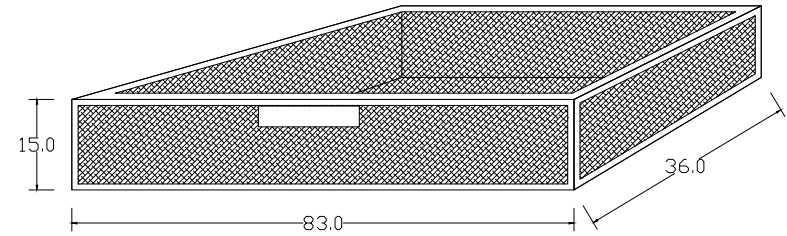

# Technical Drawing

CA593

Halifax Entryway Coat Rack  
& Bench Unit

**NOVA  
SOLO**

FRONT VIEW

SIDE VIEW

TOP VIEW

BASKET

TOP VIEW

PERSPECTIVE

BACK VIEW

FRONT VIEW

SIDE VIEW