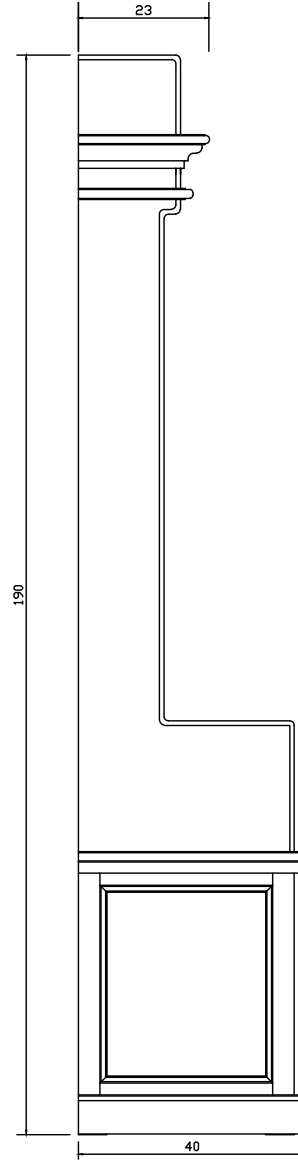

# Technical Drawing

CA593

Halifax Entryway Coat Rack  
& Bench Unit

**NOVA  
SOLO**

FRONT VIEW

SIDE VIEW

TOP VIEW

BASKET

TOP VIEW

PERSPECTIVE

BACK VIEW

FRONT VIEW

SIDE VIEW