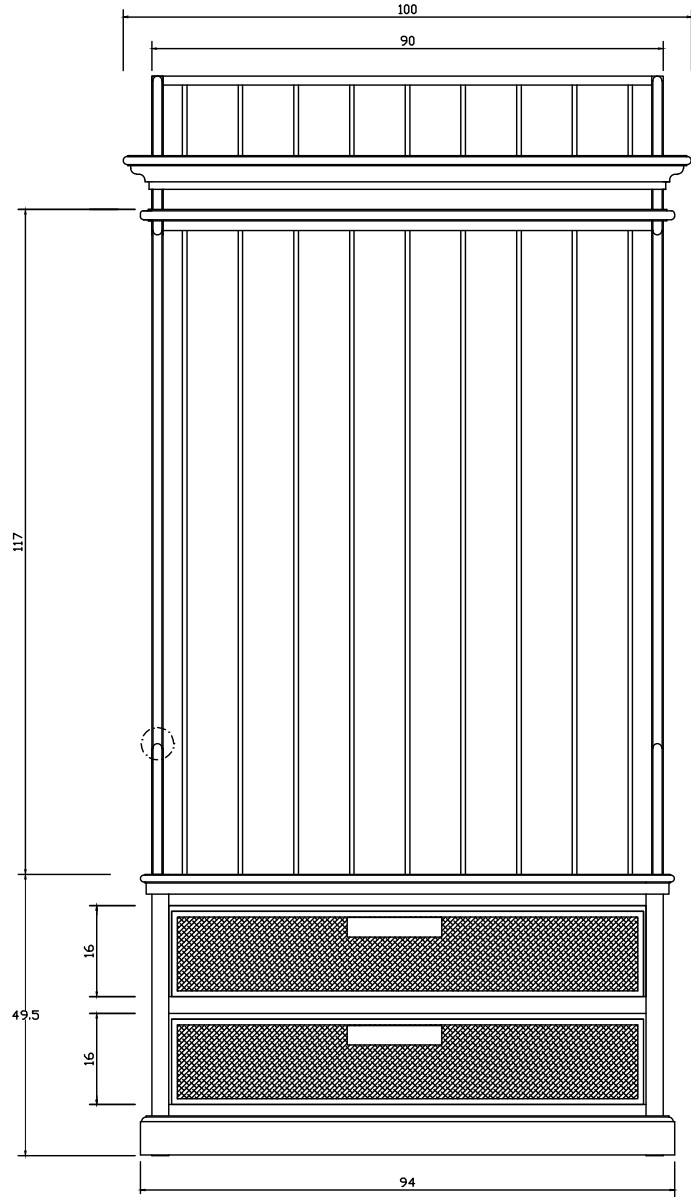

# Technical Drawing

CA593

Halifax Entryway Coat Rack  
& Bench Unit

**NOVA  
SOLO**

FRONT VIEW

SIDE VIEW

TOP VIEW

BASKET

TOP VIEW

PERSPECTIVE

BACK VIEW

FRONT VIEW

SIDE VIEW