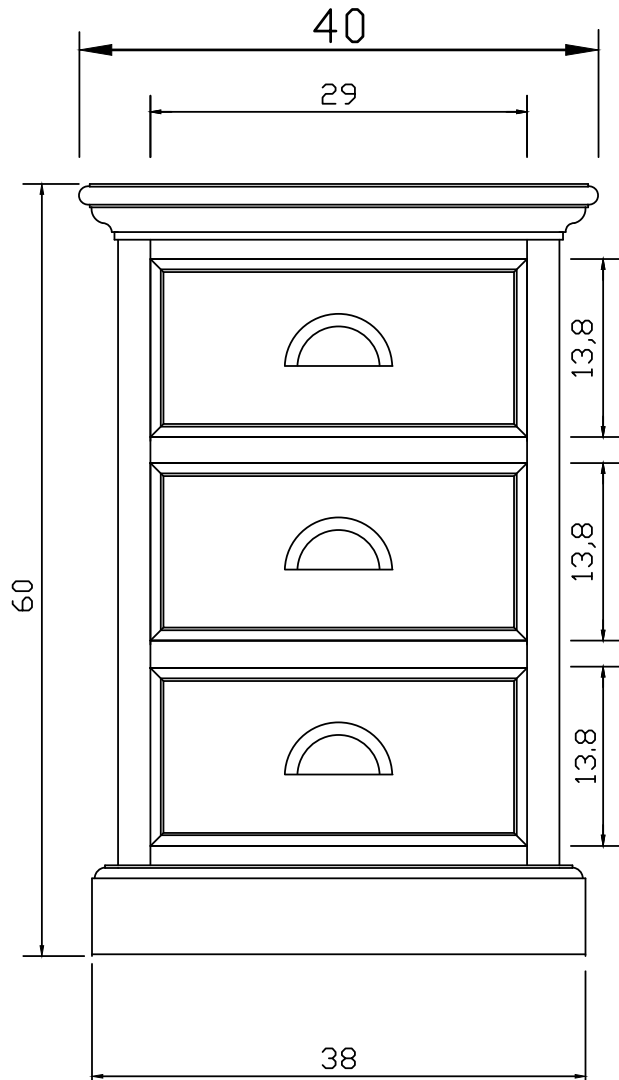

Technical Drawing

CA599

Halifax Bedside Drawer Unit

**NOVA
SOLO**

FRONT VIEW

SIDE VIEW

TOP VIEW

DRAWER DESIGN