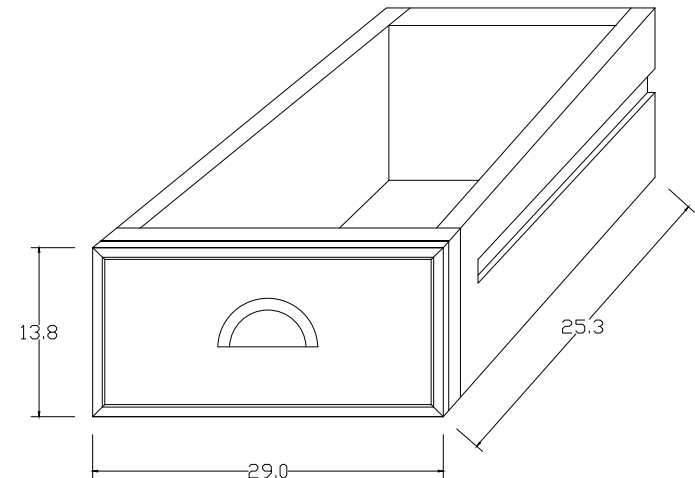

Technical Drawing

CA599

Halifax Bedside Drawer Unit

**NOVA
SOLO**

FRONT VIEW

SIDE VIEW

TOP VIEW

DRAWER DESIGN