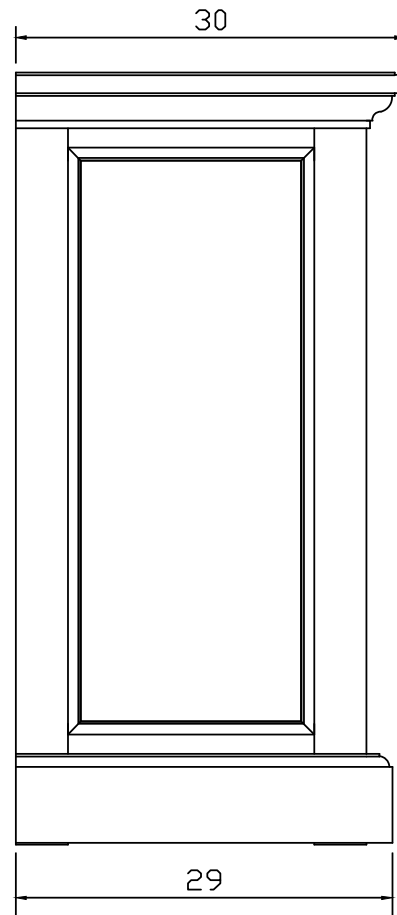

Technical Drawing

CA599

Halifax Bedside Drawer Unit

**NOVA
SOLO**

FRONT VIEW

SIDE VIEW

TOP VIEW

DRAWER DESIGN