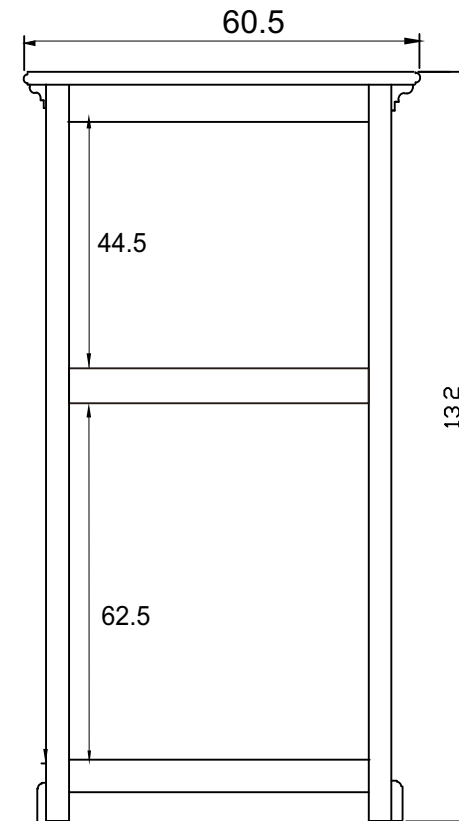

# Technical Drawing

CA600L  
Halifax Grand Storage Unit  
with Drawers

**NOVA  
SOLO**

TOP VIEW

DETAIL DRAWER

FRONT VIEW

SIDE VIEW

BACK VIEW