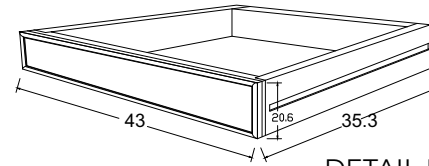

# Technical Drawing

CA600L  
Halifax Grand Storage Unit  
with Drawers

**NOVA  
SOLO**

TOP VIEW

DETAIL DRAWER

FRONT VIEW

SIDE VIEW

BACK VIEW