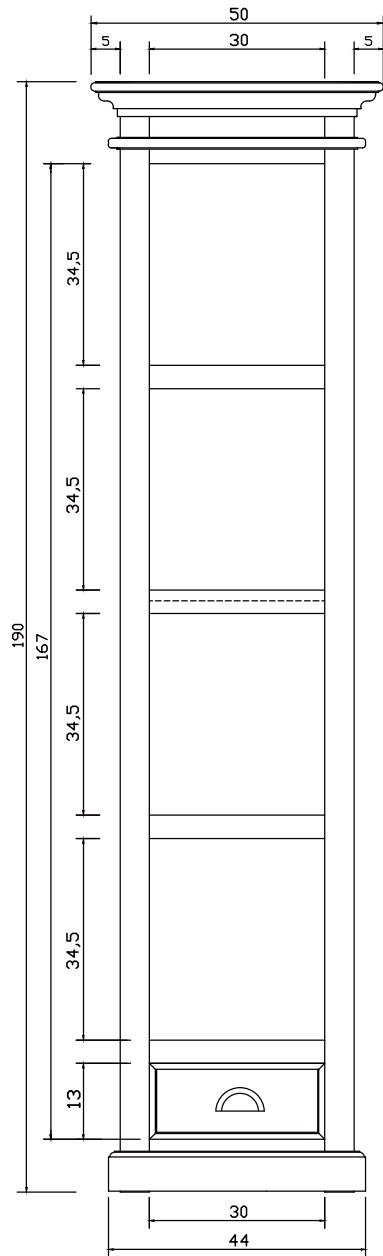

Technical Drawing

CA601

Halifax Bookshelf with Drawer

**NOVA
SOLO**

FRONT VIEW

SIDE VIEW

BACK VIEW

TOP VIEW

DRAWER DESIGN