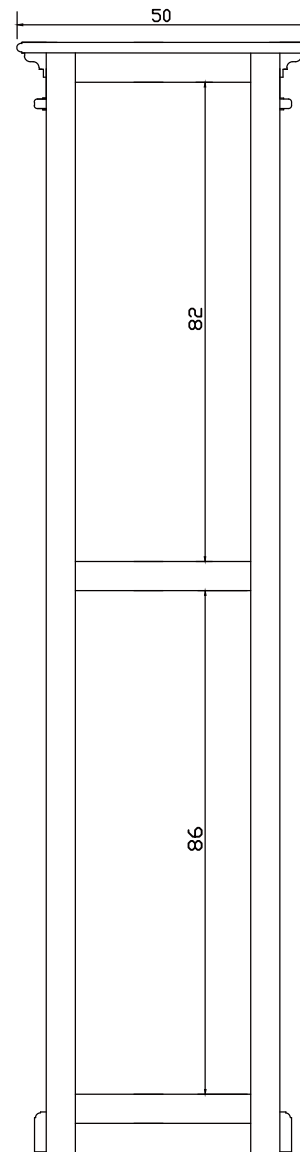

Technical Drawing

CA601

Halifax Bookshelf with Drawer

**NOVA
SOLO**

FRONT VIEW

SIDE VIEW

BACK VIEW

TOP VIEW

DRAWER DESIGN