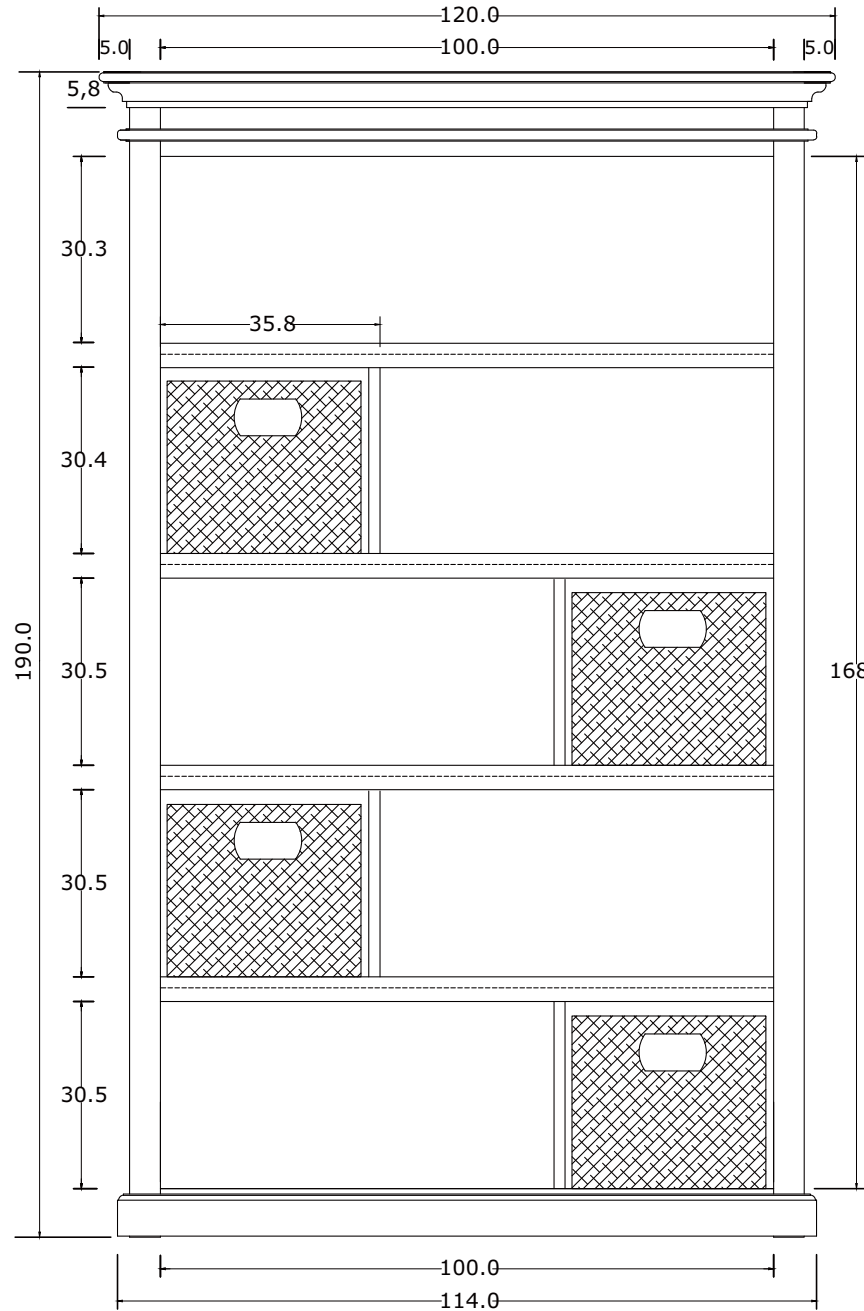

Technical Drawing

CA603

Halifax Room Divider
with Basket Set

**NOVA
SOLO**

FRONT & BACK VIEW

SIDE VIEW

TOP VIEW

DETAIL BASKET