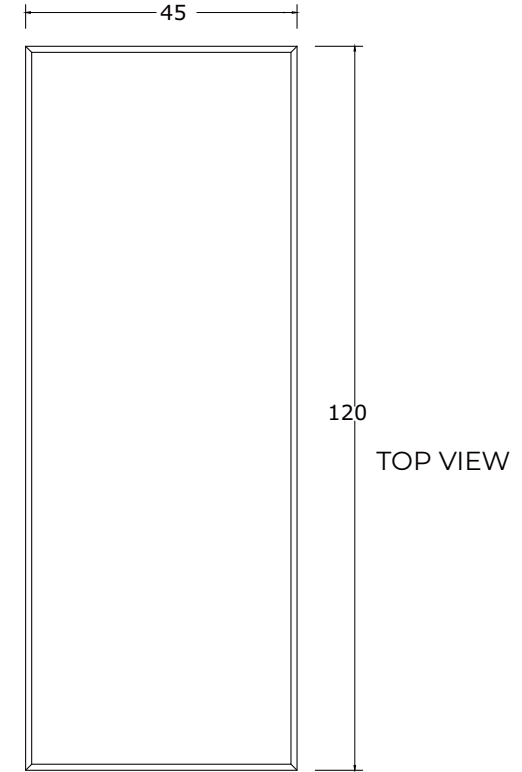

Technical Drawing

CA603

Halifax Room Divider
with Basket Set

**NOVA
SOLO**

FRONT & BACK VIEW

SIDE VIEW

TOP VIEW

DETAIL BASKET