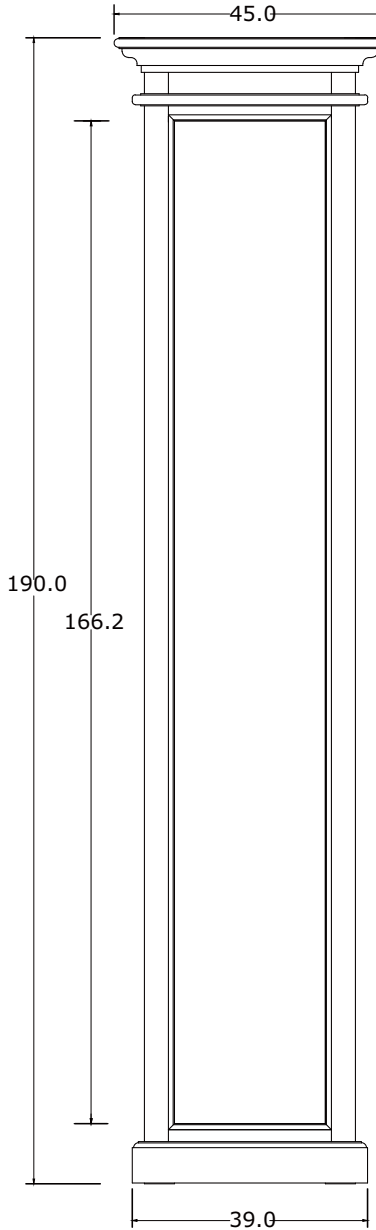

Technical Drawing

CA603

Halifax Room Divider
with Basket Set

**NOVA
SOLO**

FRONT & BACK VIEW

SIDE VIEW

TOP VIEW

DETAIL BASKET