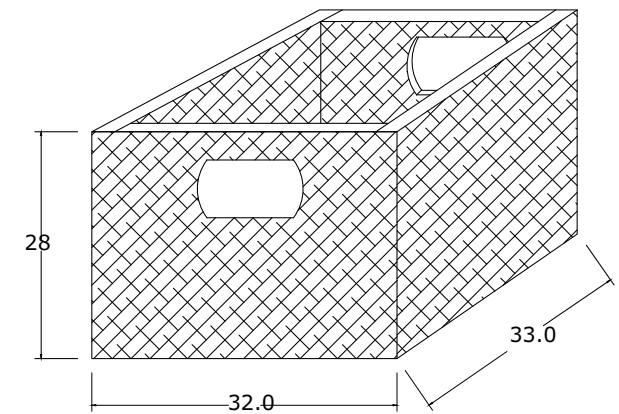

Technical Drawing

CA603

Halifax Room Divider
with Basket Set

**NOVA
SOLO**

FRONT & BACK VIEW

SIDE VIEW

TOP VIEW

DETAIL BASKET