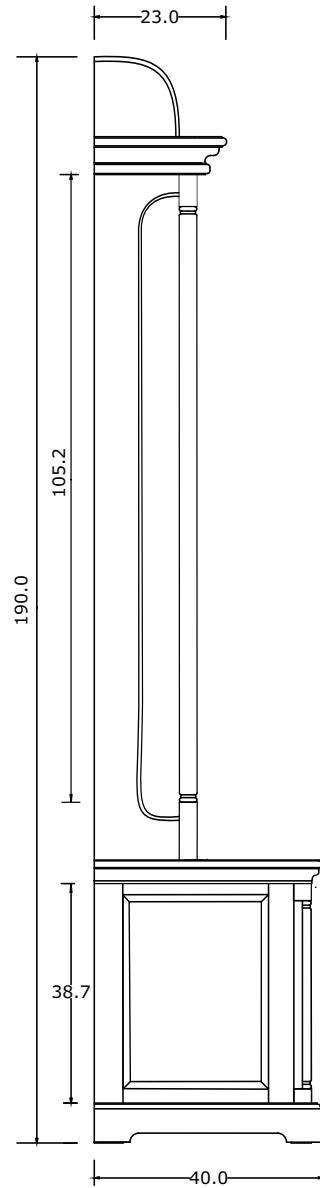

# Technical Drawing

CA605

Provence Hall Tree

**NOVA  
SOLO**

FRONT VIEW

SIDE VIEW

BACK VIEW

TOP VIEW

DETAIL DRAWER