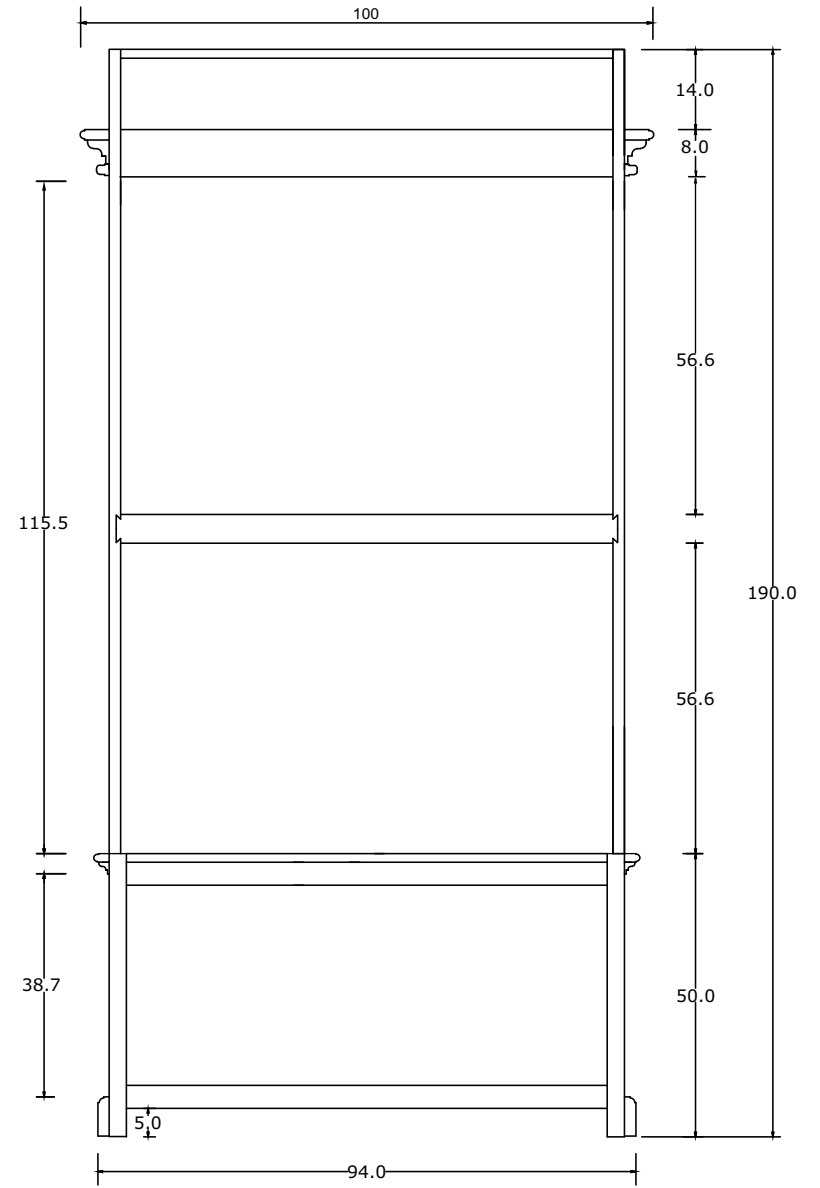

# Technical Drawing

CA605

Provence Hall Tree

**NOVA  
SOLO**

FRONT VIEW

SIDE VIEW

BACK VIEW

TOP VIEW

DETAIL DRAWER