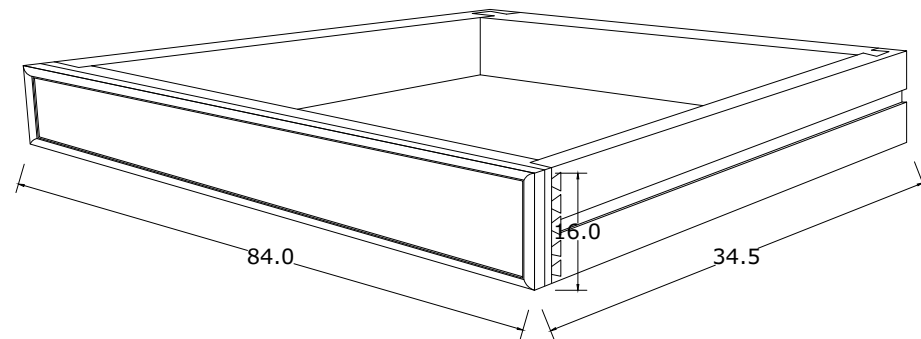

# Technical Drawing

CA605

Provence Hall Tree

**NOVA  
SOLO**

FRONT VIEW

SIDE VIEW

BACK VIEW

TOP VIEW