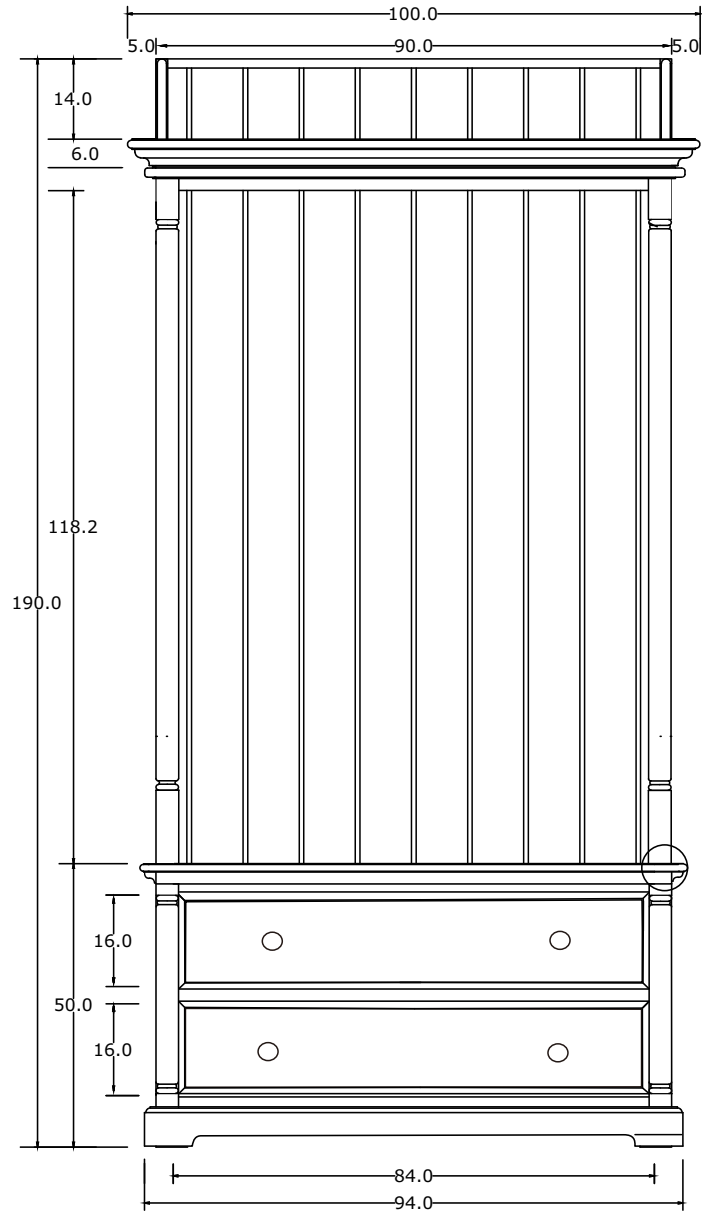

# Technical Drawing

CA605

Provence Hall Tree

**NOVA  
SOLO**

FRONT VIEW

SIDE VIEW

BACK VIEW

TOP VIEW

DETAIL DRAWER