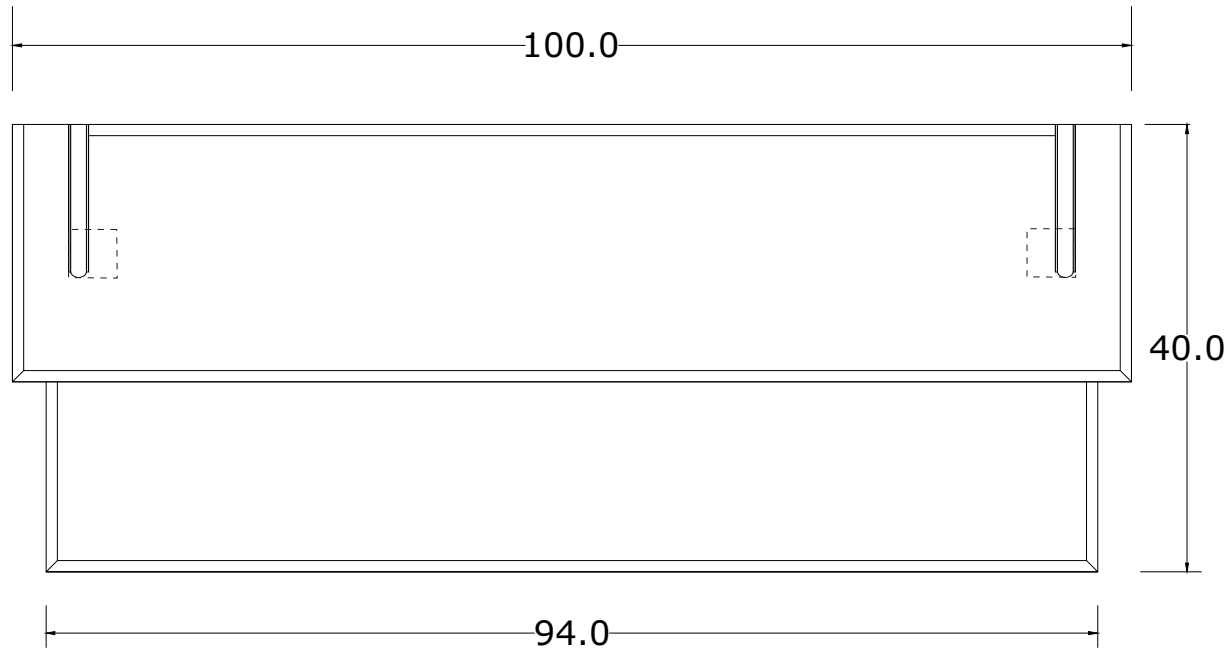

# Technical Drawing

CA605

Provence Hall Tree

**NOVA  
SOLO**

FRONT VIEW

SIDE VIEW

BACK VIEW

TOP VIEW

DETAIL DRAWER