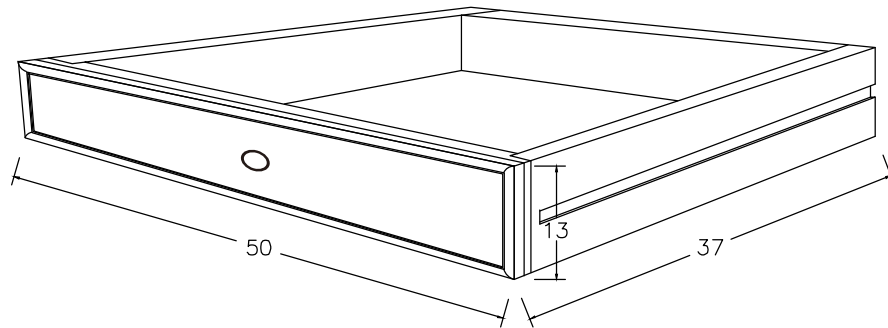

Technical Drawing

CA606

Provence Glass Cabinet

**NOVA
SOLO**

FRONT VIEW

FRONT VIEW OPEN

SIDE VIEW

TOP VIEW

DRAWER

DOOR