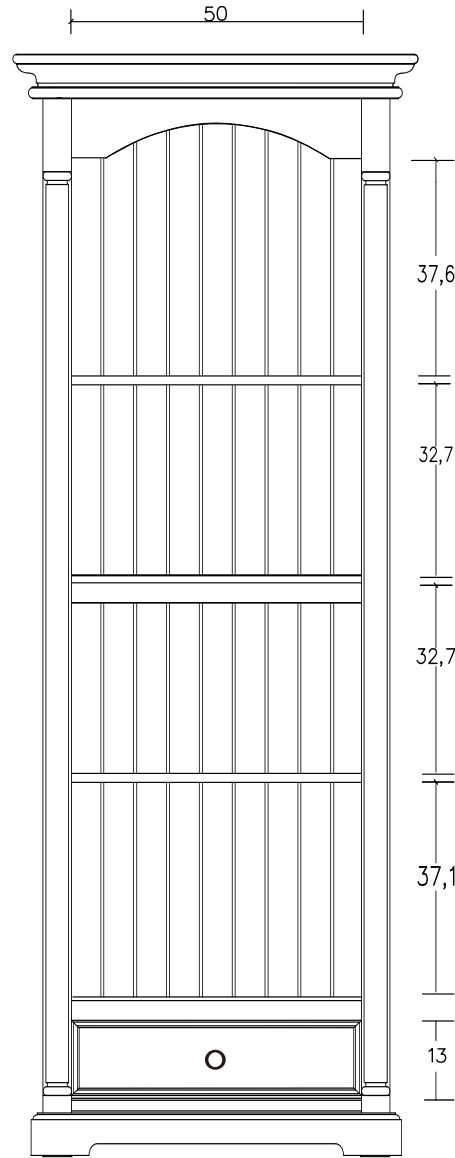

Technical Drawing

CA606

Provence Glass Cabinet

**NOVA
SOLO**

FRONT VIEW

FRONT VIEW OPEN

SIDE VIEW

TOP VIEW

DRAWER

DOOR