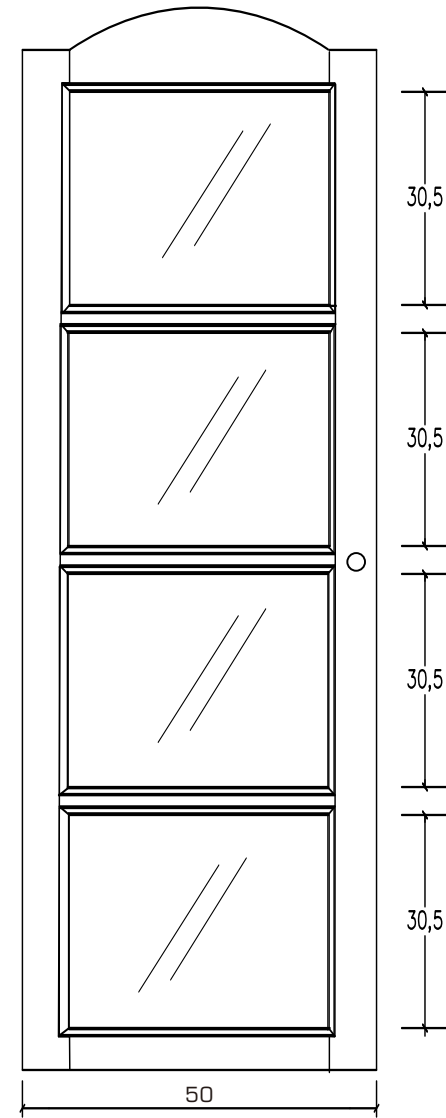

Technical Drawing

CA606

Provence Glass Cabinet

**NOVA
SOLO**

FRONT VIEW

FRONT VIEW OPEN

SIDE VIEW

TOP VIEW

DRAWER

DOOR