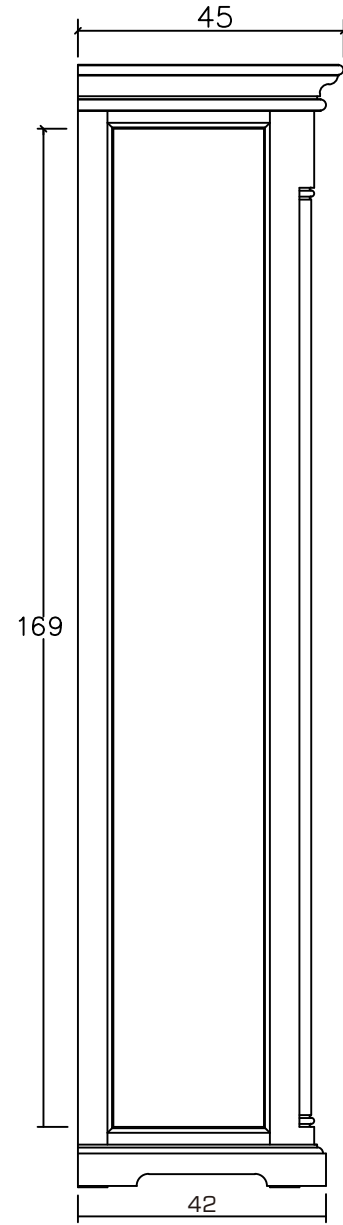

Technical Drawing

CA606

Provence Glass Cabinet

**NOVA
SOLO**

FRONT VIEW

FRONT VIEW OPEN

SIDE VIEW

TOP VIEW

DRAWER

DOOR