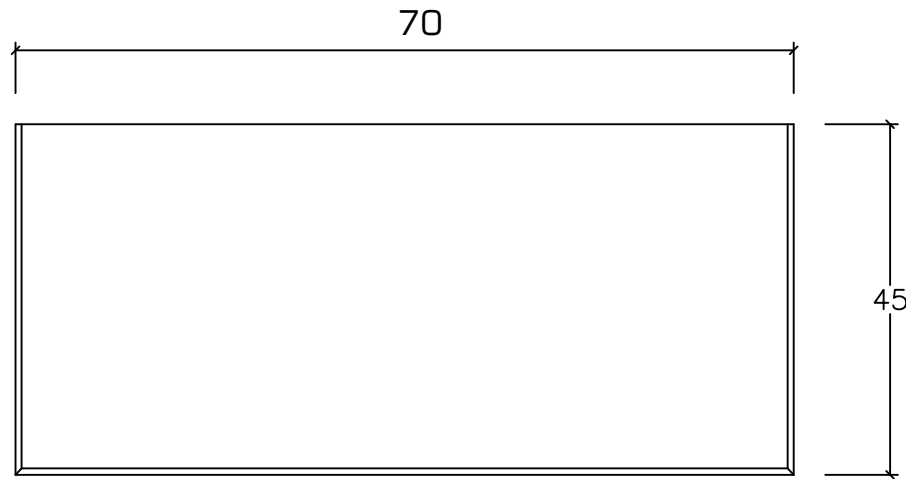

Technical Drawing

CA606

Provence Glass Cabinet

**NOVA
SOLO**

FRONT VIEW

FRONT VIEW OPEN

SIDE VIEW

TOP VIEW

DRAWER

DOOR