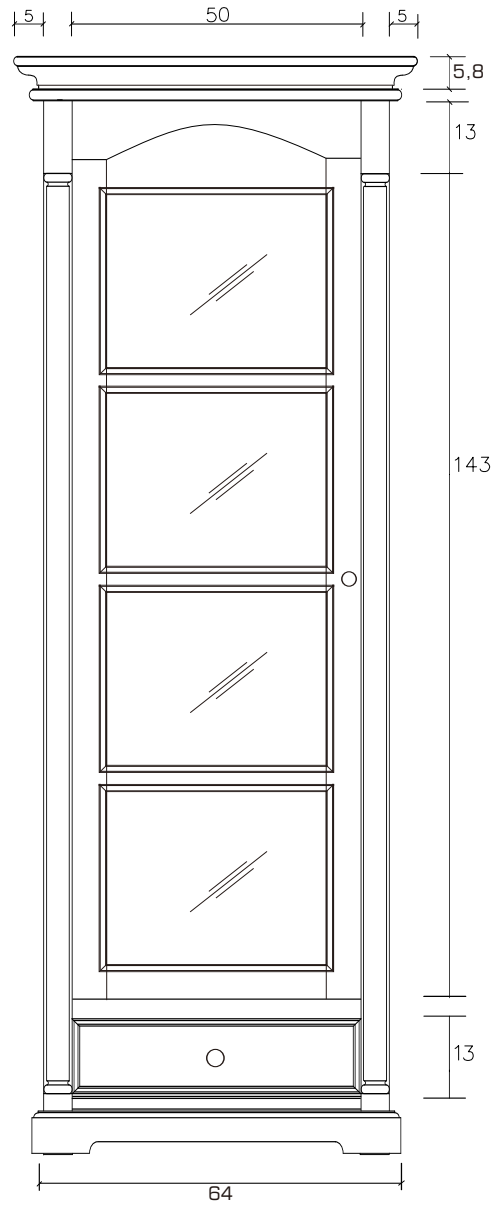

Technical Drawing

CA606

Provence Glass Cabinet

**NOVA
SOLO**

FRONT VIEW

FRONT VIEW OPEN

SIDE VIEW

TOP VIEW

DRAWER

DOOR