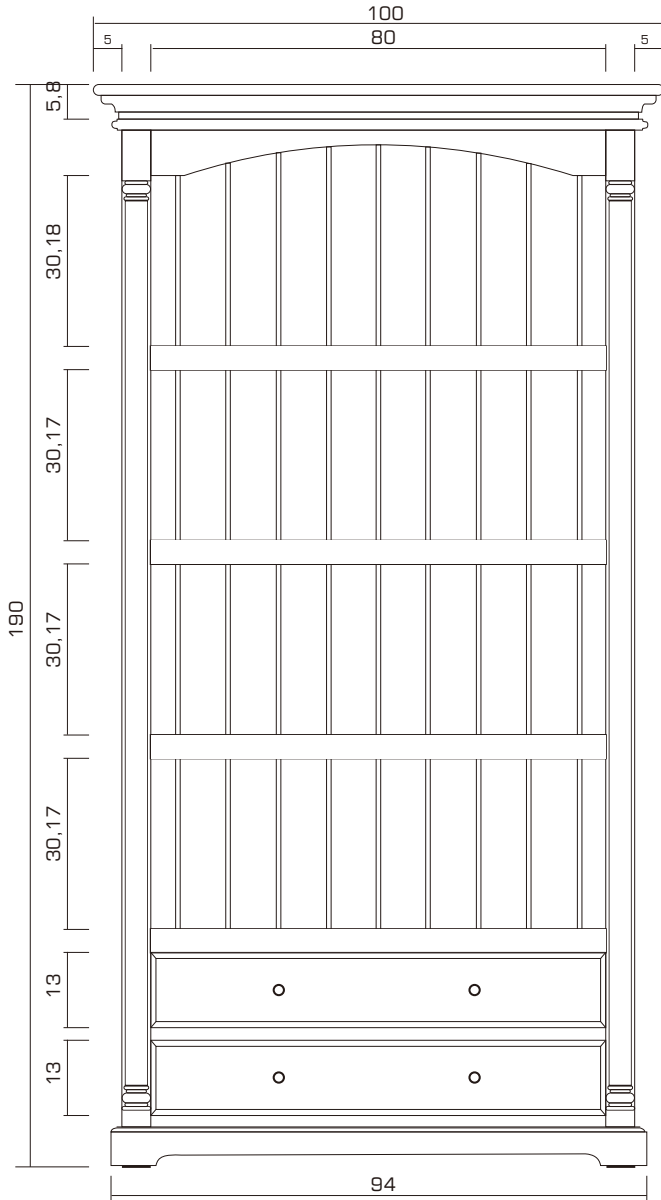

Technical Drawing

CA607

Provence Bookcase

**NOVA
SOLO**

FRONT VIEW

SIDE VIEW

TOP VIEW

DETAIL DRAWER