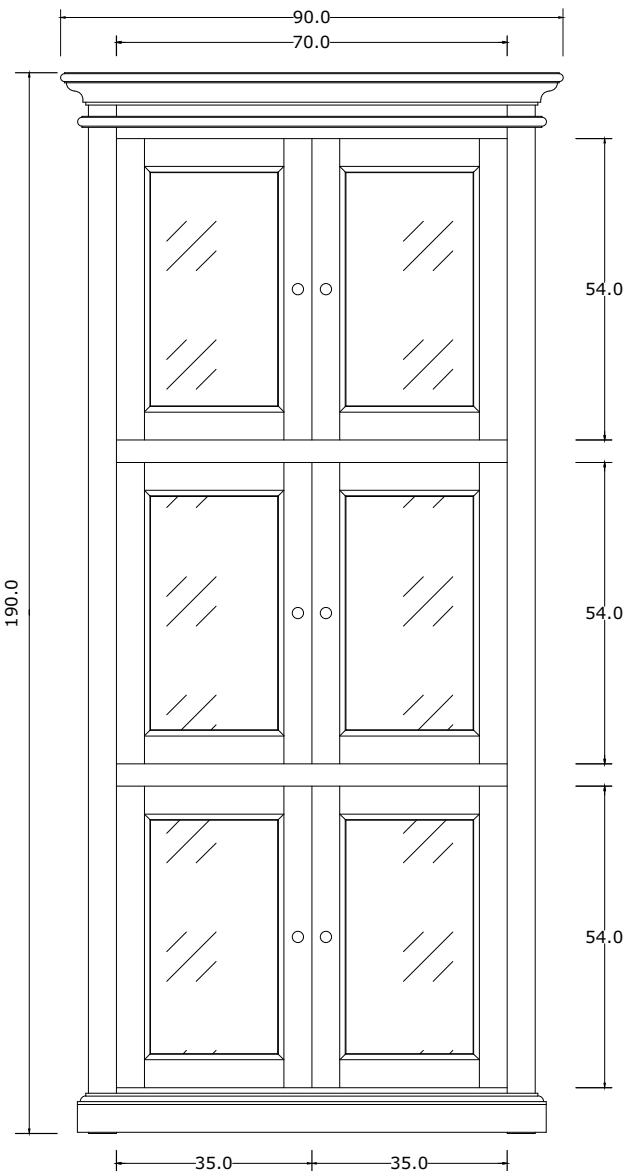

Technical Drawing

CA610

Halifax 3 Level Pantry

**NOVA
SOLO**

FRONT VIEW

OPEN VIEW

SIDE VIEW

DOOR