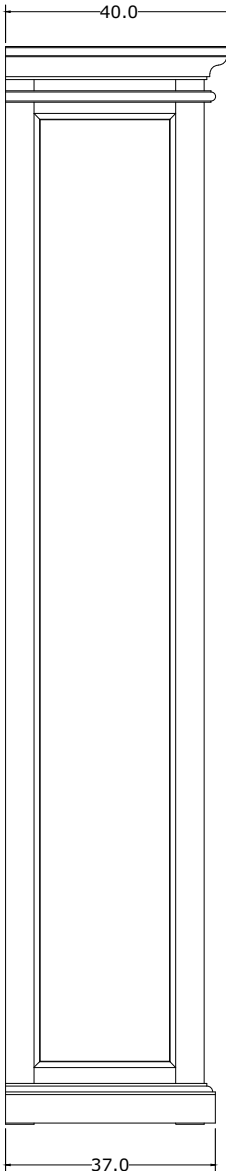

Technical Drawing

CA610

Halifax 3 Level Pantry

**NOVA
SOLO**

FRONT VIEW

OPEN VIEW

SIDE VIEW

DOOR