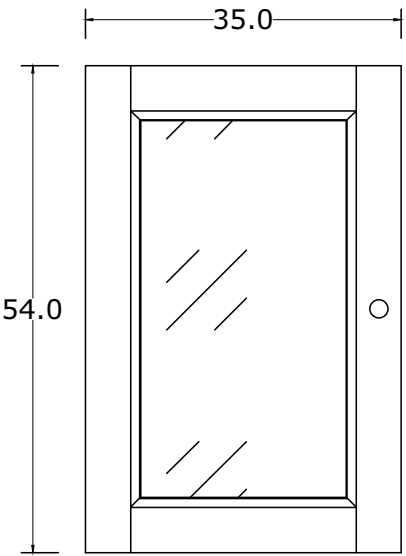

Technical Drawing

CA610

Halifax 3 Level Pantry

**NOVA
SOLO**

FRONT VIEW

OPEN VIEW

SIDE VIEW

DOOR