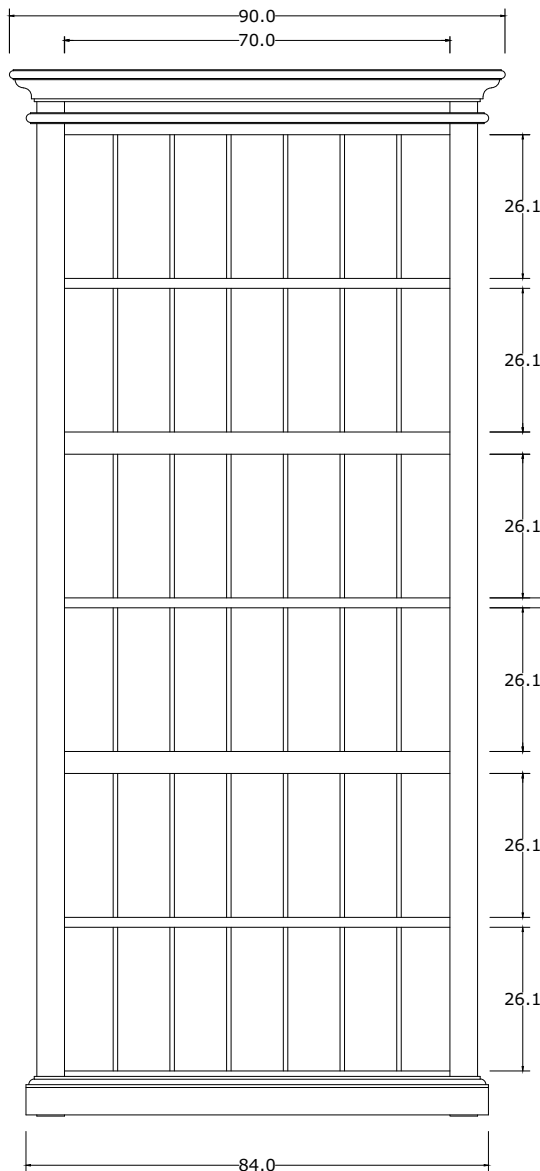

Technical Drawing

CA610

Halifax 3 Level Pantry

**NOVA
SOLO**

FRONT VIEW

OPEN VIEW

SIDE VIEW

DOOR