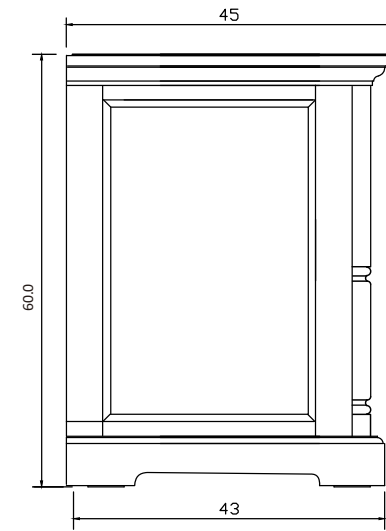

Technical Drawing

CA611

Provence Media Console

**NOVA
SOLO**

Dimensions (cm)

Provence
Media Console
CA611

FRONT VIEW

SIDE VIEW

TOP VIEW

DETAIL DRAWER

**NOVA
SOLO**