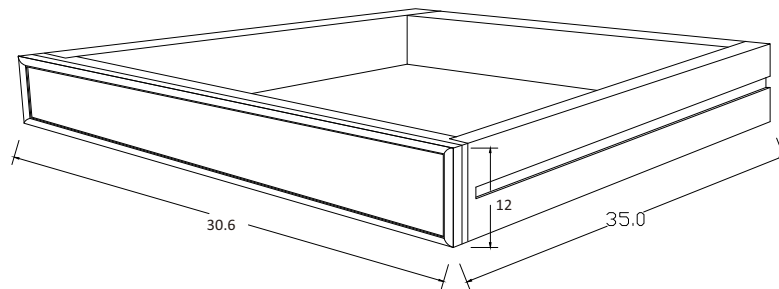

Technical Drawing

CA611

Provence Media Console

**NOVA
SOLO**

Dimensions (cm)

Provence
Media Console
CA611

FRONT VIEW

SIDE VIEW

TOP VIEW

DETAIL DRAWER

**NOVA
SOLO**