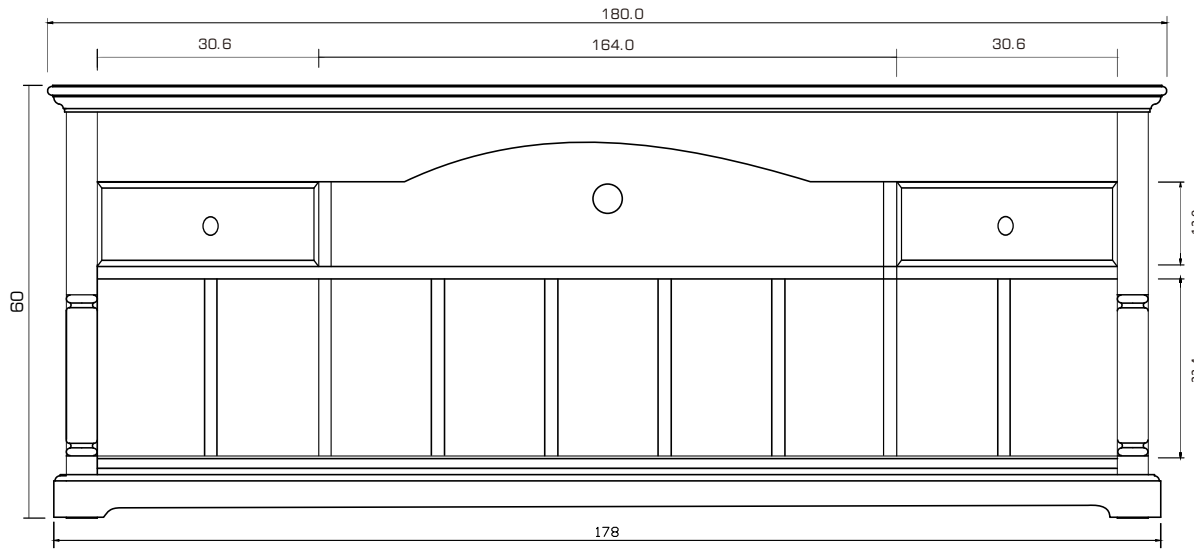

Technical Drawing

CA611

Provence Media Console

**NOVA
SOLO**

Dimensions (cm)

Provence
Media Console
CA611

FRONT VIEW

SIDE VIEW

TOP VIEW

DETAIL DRAWER

**NOVA
SOLO**