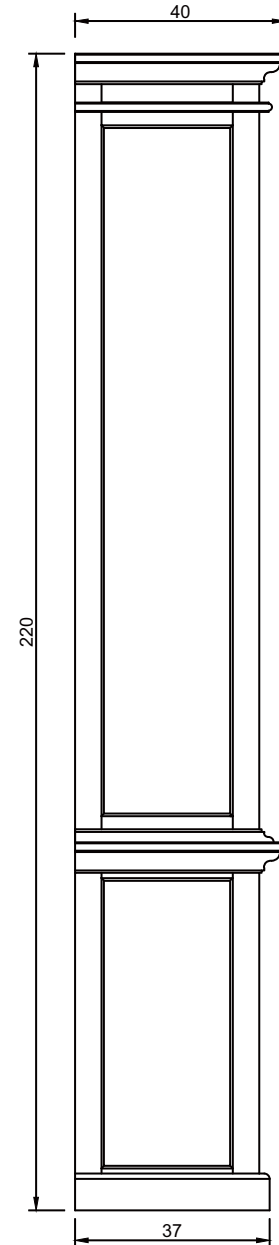

# Technical Drawing

CA612

Halifax Single-Bay Hutch Unit

**NOVA  
SOLO**

FRONT VIEW

OPEN VIEW

SIDE VIEW

DOOR DETAIL