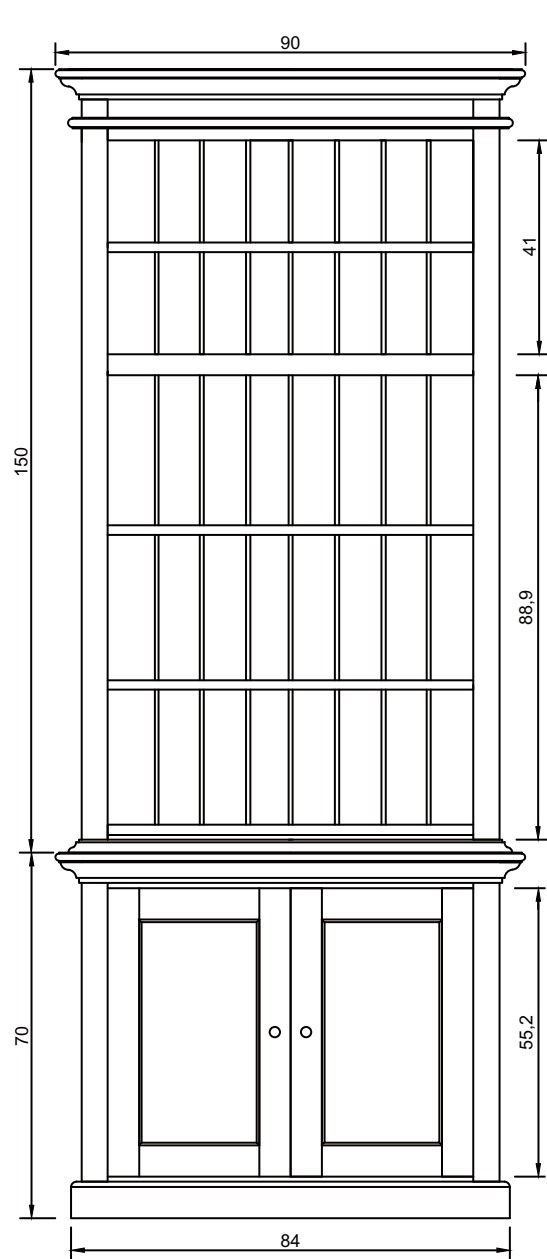

# Technical Drawing

CA612

Halifax Single-Bay Hutch Unit

**NOVA  
SOLO**

FRONT VIEW

OPEN VIEW

SIDE VIEW

DOOR DETAIL