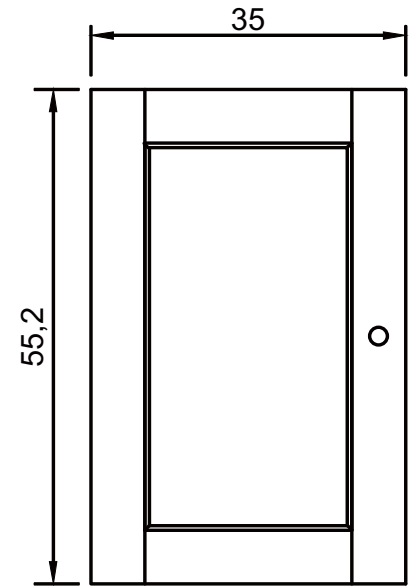

# Technical Drawing

CA612

Halifax Single-Bay Hutch Unit

**NOVA  
SOLO**

FRONT VIEW

OPEN VIEW

SIDE VIEW

DOOR DETAIL