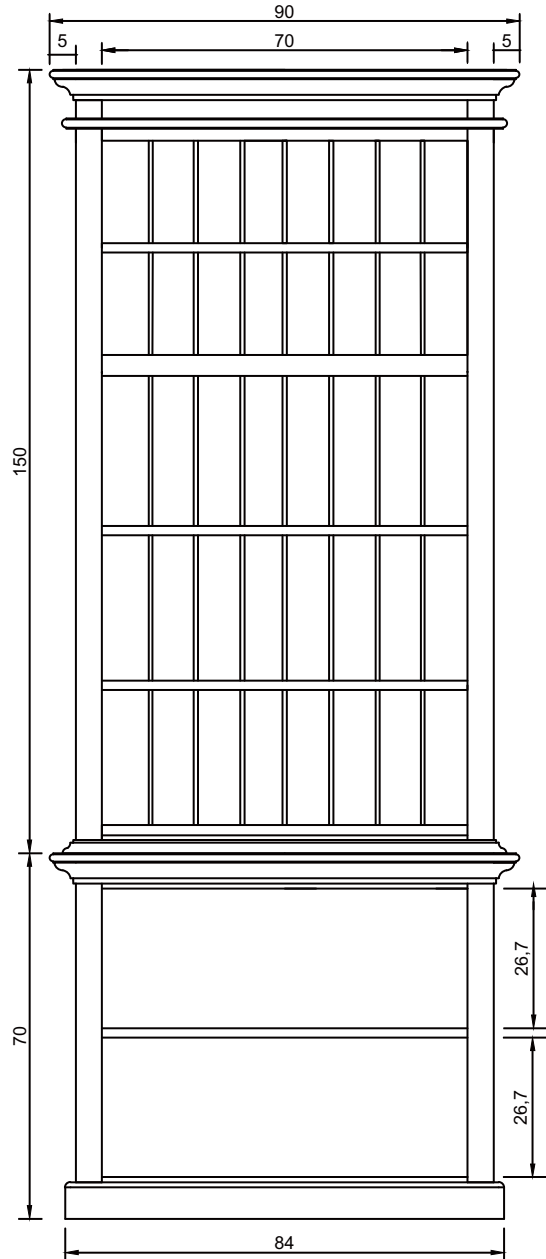

# Technical Drawing

CA612

Halifax Single-Bay Hutch Unit

**NOVA  
SOLO**

FRONT VIEW

OPEN VIEW

SIDE VIEW

DOOR DETAIL