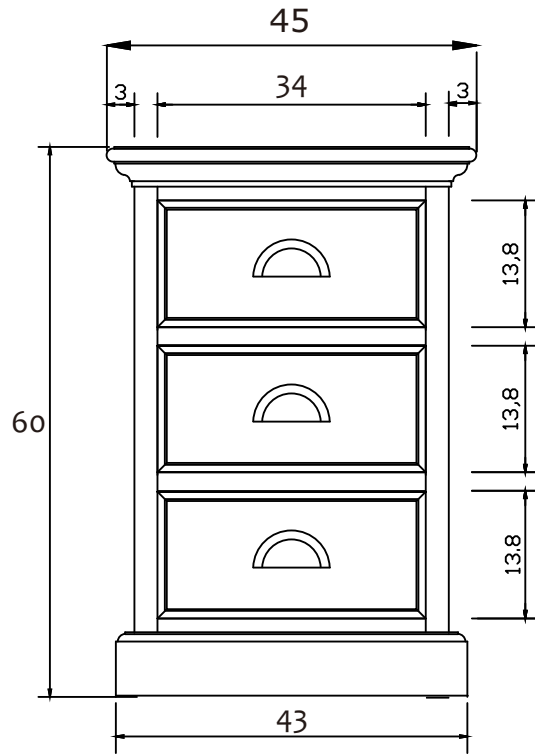

Technical Drawing

CA632TWD

Halifax Accent Bedside Drawer Unit

**NOVA
SOLO**

FRONT VIEW

SIDE VIEW

TOP VIEW

DETAIL DRAWER