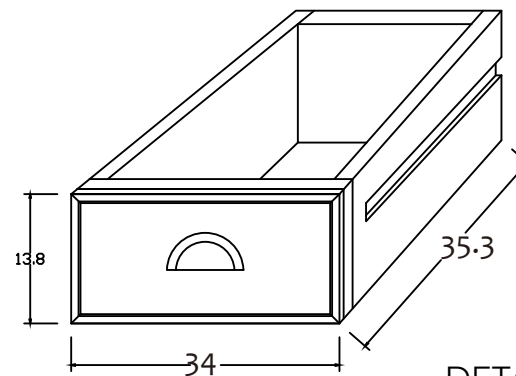

Technical Drawing

CA632TWD

Halifax Accent Bedside Drawer Unit

**NOVA
SOLO**

FRONT VIEW

SIDE VIEW

TOP VIEW

DETAIL DRAWER