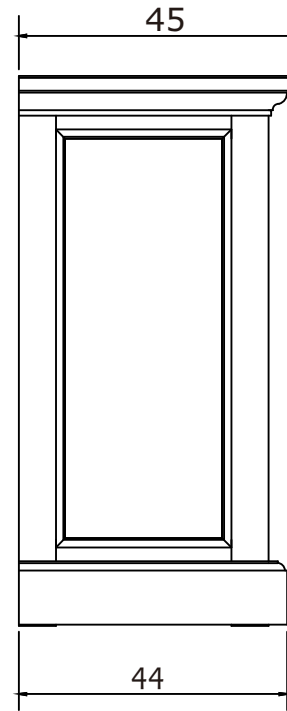

Technical Drawing

CA632TWD

Halifax Accent Bedside Drawer Unit

**NOVA
SOLO**

FRONT VIEW

SIDE VIEW

TOP VIEW

DETAIL DRAWER