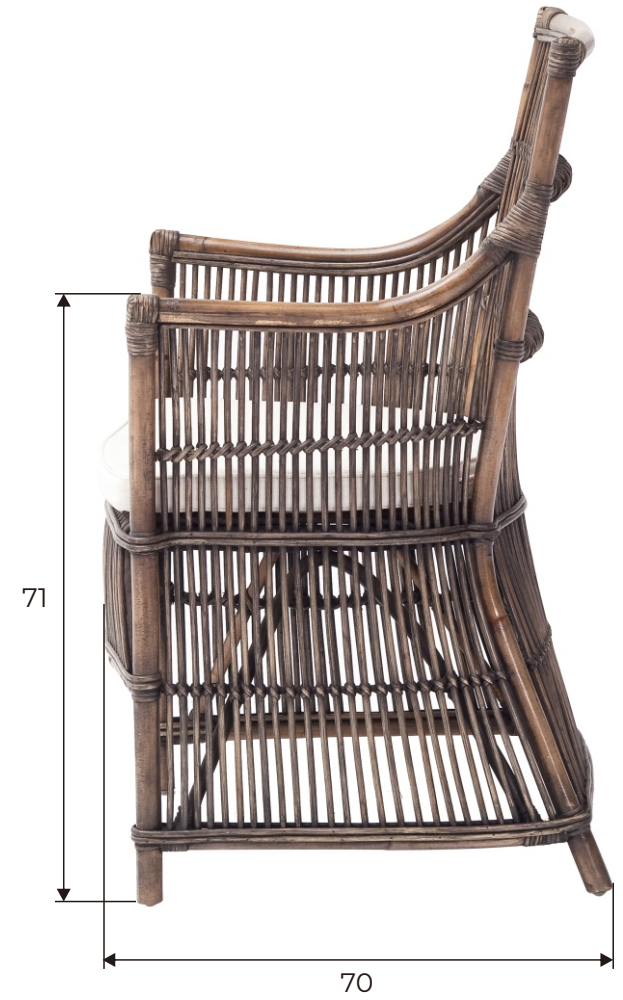

Technical Drawing

CR45

Wickerworks Duchess Chair (Set of 2)

**NOVA
SOLO**

Dimensions (cm)

Wickerworks
Duchess Chair (Set of 2)
CR45

**NOVA
SOLO**