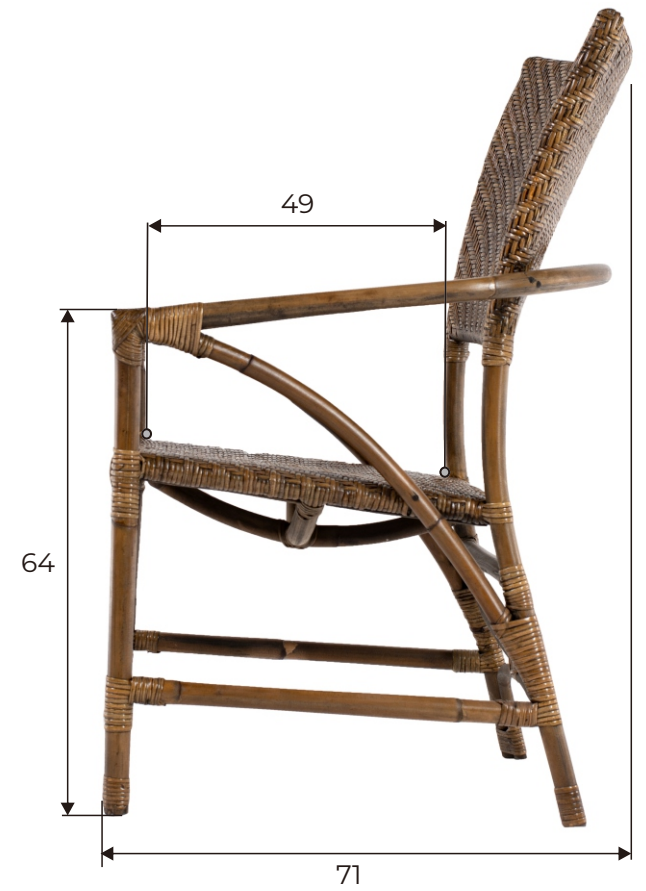

Technical Drawing

CR48

Wickerworks Jester Chair (Set of 2)

**NOVA
SOLO**

Dimensions (cm)

Wickerworks
Jester Chair (Set of 2)
CR48

**NOVA
SOLO**