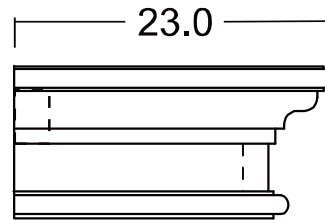

Technical Drawing

D165

Halifax Floating Wall Shelf, Long

**NOVA
SOLO**

FRONT VIEW

TOP VIEW

BACK VIEW

SIDE VIEW

BOTTOM VIEW

DETAIL