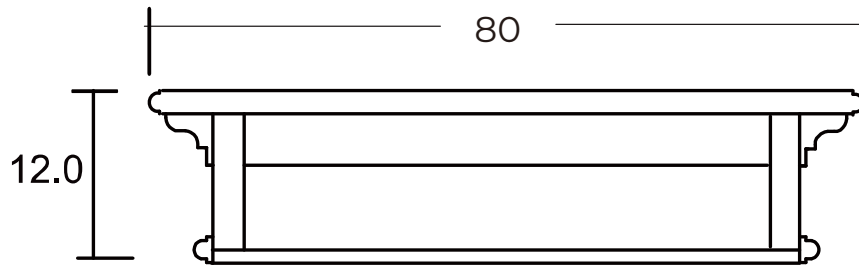

Technical Drawing

D165

Halifax Floating Wall Shelf, Long

**NOVA
SOLO**

FRONT VIEW

TOP VIEW

BACK VIEW

SIDE VIEW

BOTTOM VIEW

DETAIL