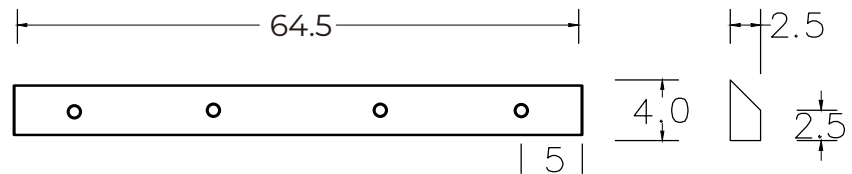

Technical Drawing

D165

Halifax Floating Wall Shelf, Long

**NOVA
SOLO**

FRONT VIEW

TOP VIEW

BACK VIEW

SIDE VIEW

BOTTOM VIEW

DETAIL