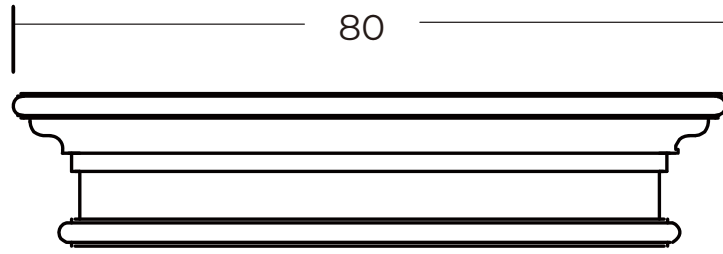

Technical Drawing

D165

Halifax Floating Wall Shelf, Long

**NOVA
SOLO**

FRONT VIEW

TOP VIEW

BACK VIEW

SIDE VIEW

BOTTOM VIEW

DETAIL