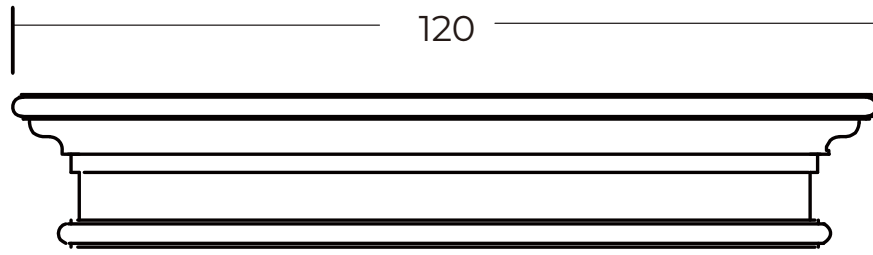

Technical Drawing

D166

Halifax Floating Wall Shelf, Extra Long

**NOVA
SOLO**

FRONT VIEW

TOP VIEW

BACK VIEW

SIDE VIEW

BOTTOM VIEW

DETAIL

2 pcs