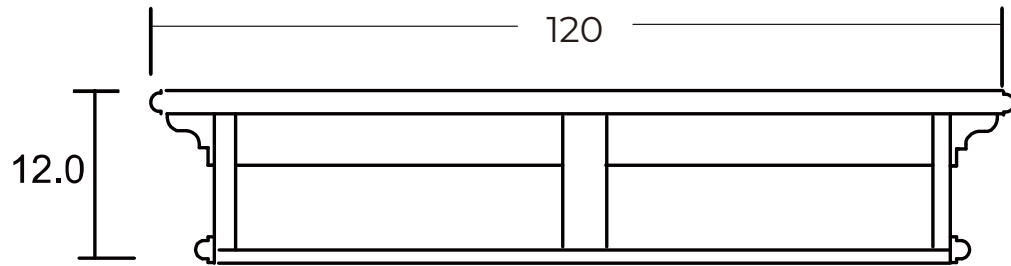

Technical Drawing

D166

Halifax Floating Wall Shelf, Extra Long

**NOVA
SOLO**

FRONT VIEW

TOP VIEW

BACK VIEW

SIDE VIEW

BOTTOM VIEW

DETAIL

2 pcs