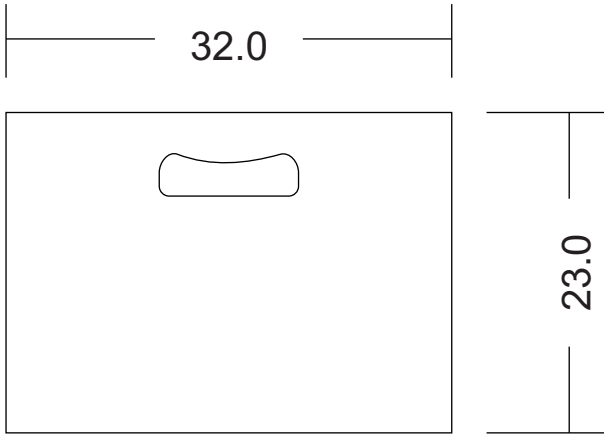

Technical Drawing

MBM001

Bordeaux Mahogany Wooden Box (Set of 2)

**NOVA
SOLO**

FRONT VIEW

SIDE VIEW

TOP VIEW