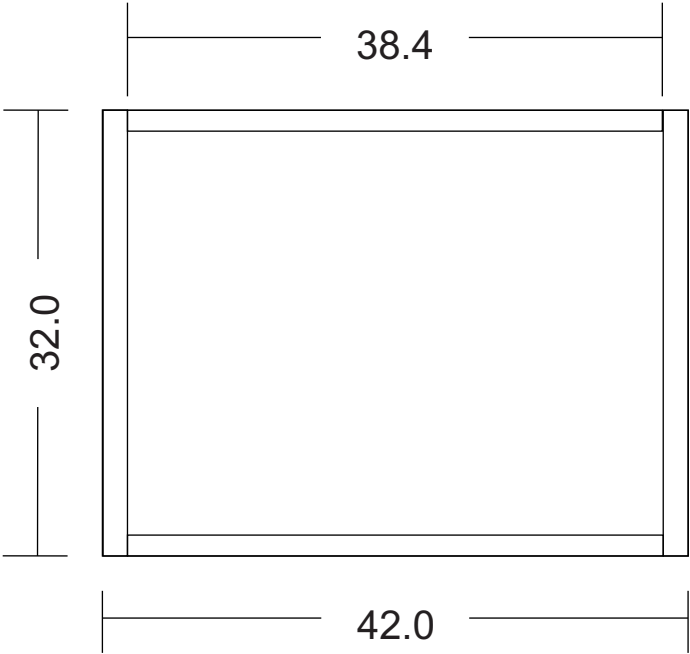

Technical Drawing

MBM001

Bordeaux Mahogany Wooden Box (Set of 2)

**NOVA
SOLO**

FRONT VIEW

SIDE VIEW

TOP VIEW