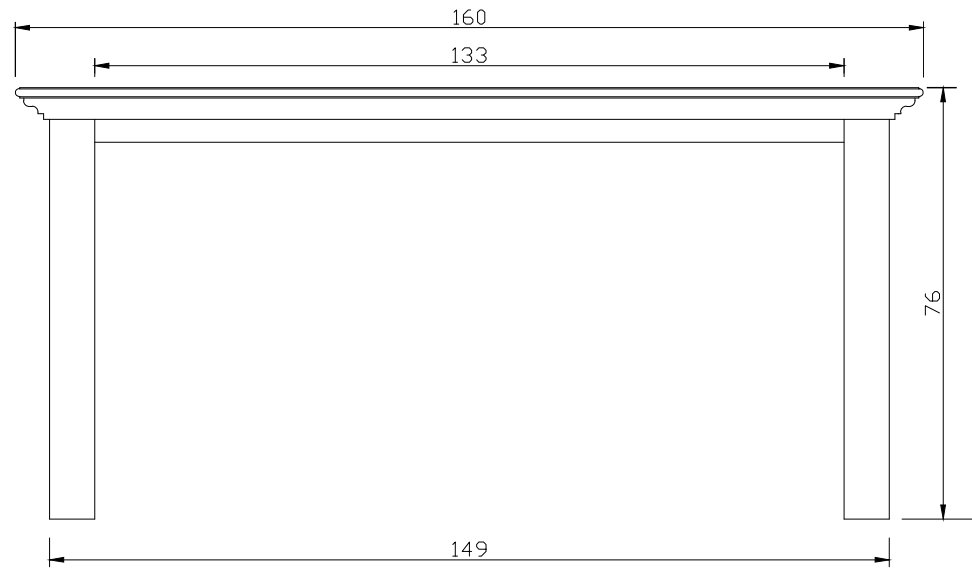

Technical Drawing

T759-160

Halifax Dining Table

**NOVA
SOLO**

TOP VIEW

FRONT VIEW

SIDE VIEW