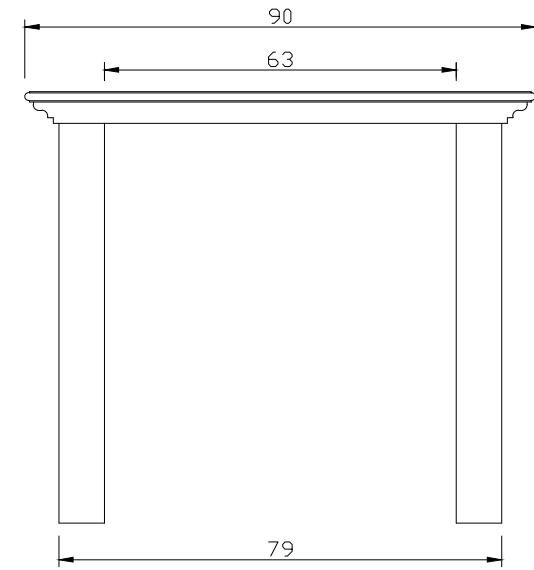

Technical Drawing

T759-160

Halifax Dining Table

**NOVA
SOLO**

TOP VIEW

FRONT VIEW

SIDE VIEW