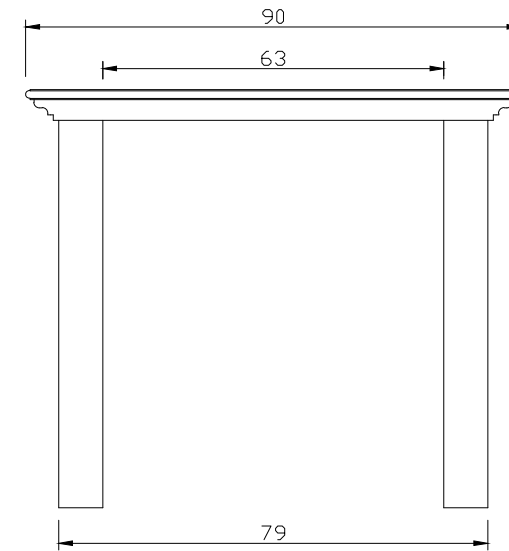

Technical Drawing

T759-180

Halifax Dining Table

**NOVA
SOLO**

TOP VIEW

FRONT VIEW

SIDE VIEW