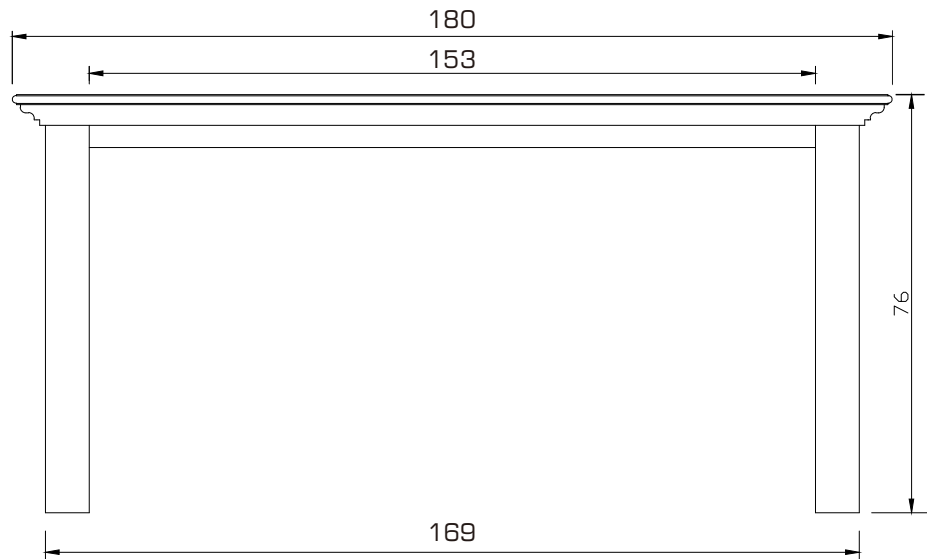

Technical Drawing

T759-180

Halifax Dining Table

**NOVA
SOLO**

TOP VIEW

FRONT VIEW

SIDE VIEW