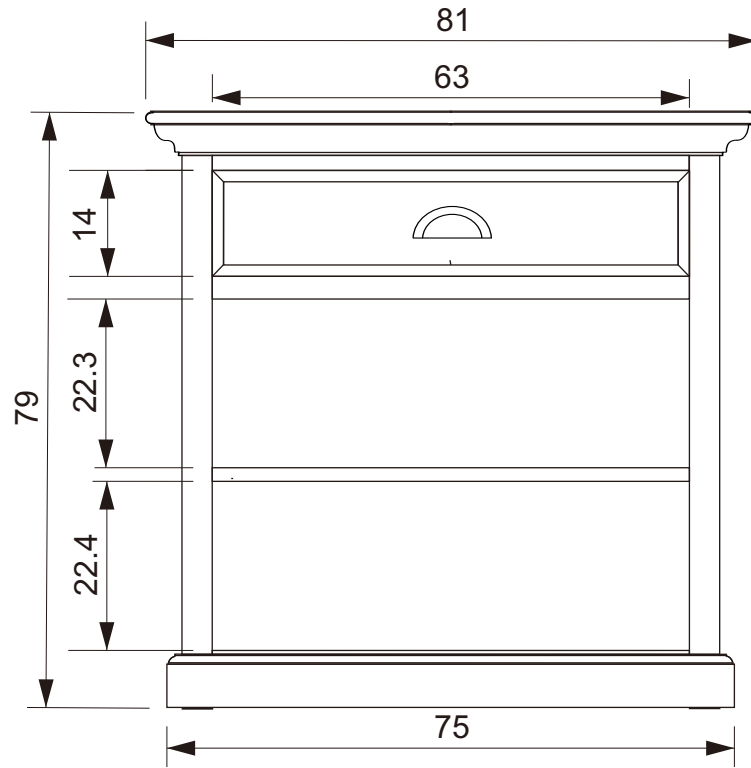

# Technical Drawing

T764L

Halifax Grand Bedside Table  
with shelves

**NOVA  
SOLO**

FRONT VIEW

BACK VIEW

SIDE VIEW

TOP VIEW

DRAWER DETAIL