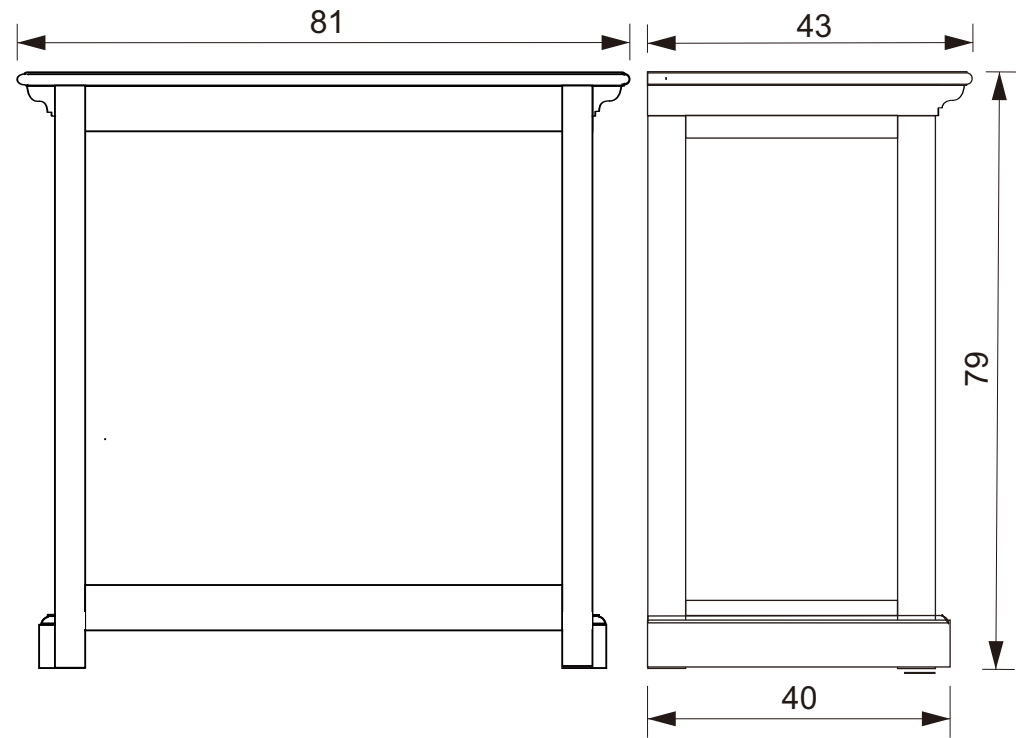

# Technical Drawing

T764L

Halifax Grand Bedside Table  
with shelves

**NOVA  
SOLO**

FRONT VIEW

BACK VIEW

SIDE VIEW

TOP VIEW

DRAWER DETAIL