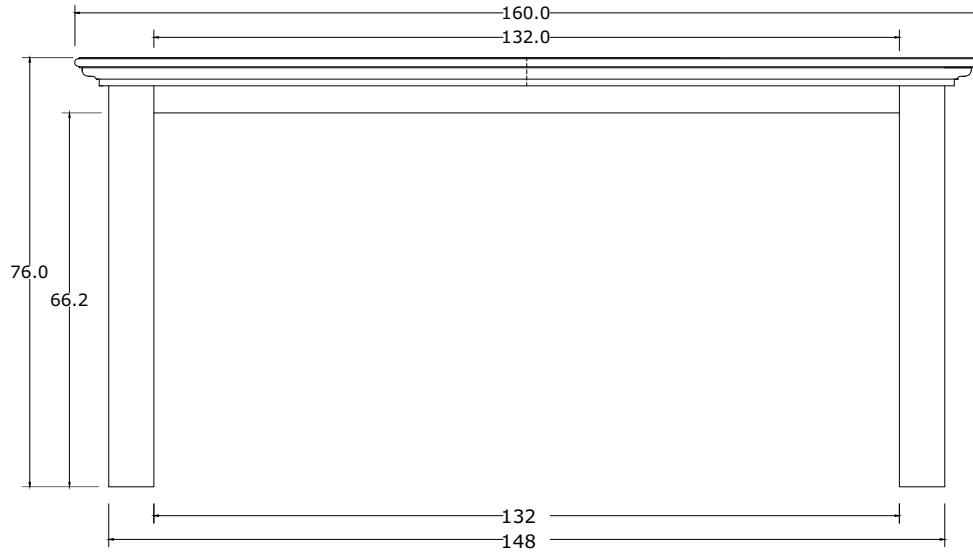

Technical Drawing

T766

Halifax Dining Extension Table

**NOVA
SOLO**

FRONT VIEW

TOP VIEW

FRONT VIEW

TOP VIEW

DETAIL EXTENSION BOTTOM VIEW

SIDE VIEW

DETAIL PROFIL

DETAIL EXTENSION FRONT VIEW