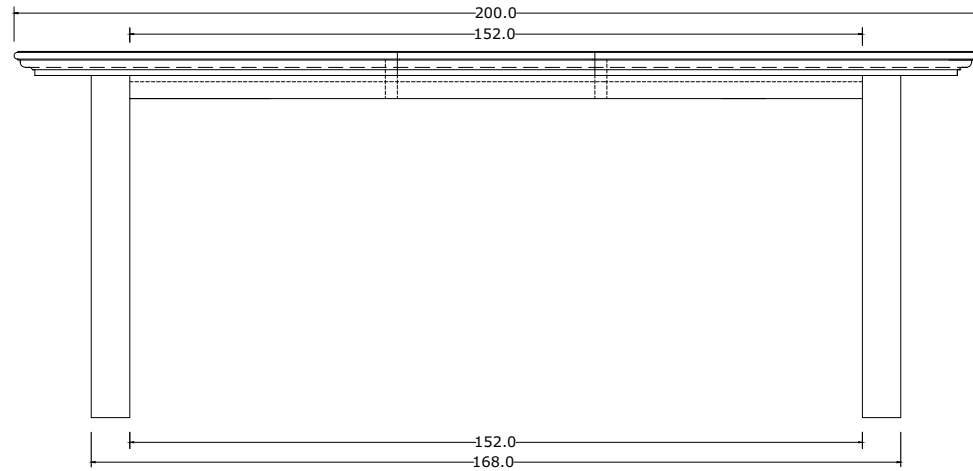

Technical Drawing

T766

Halifax Dining Extension Table

**NOVA
SOLO**

FRONT VIEW

TOP VIEW

FRONT VIEW

TOP VIEW

DETAIL EXTENSION BOTTOM VIEW

SIDE VIEW

DETAIL PROFIL

DETAIL EXTENSION FRONT VIEW