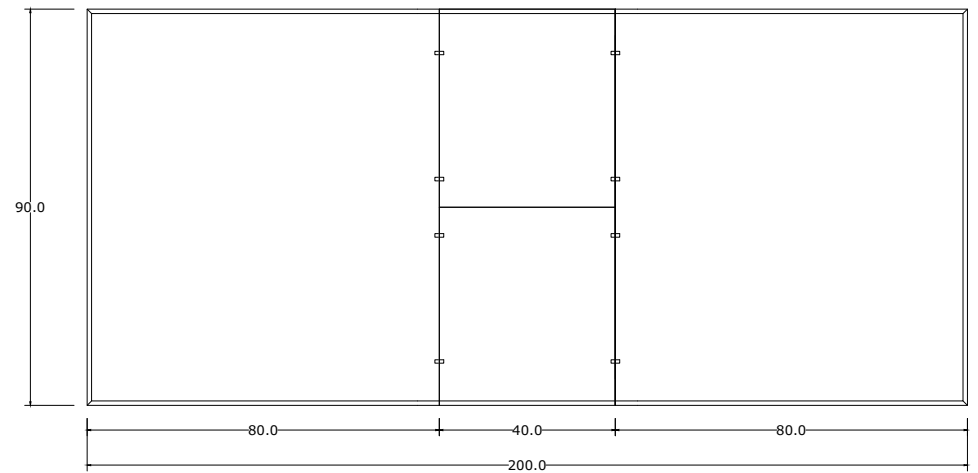

Technical Drawing

T766

Halifax Dining Extension Table

**NOVA
SOLO**

FRONT VIEW

TOP VIEW

FRONT VIEW

TOP VIEW

DETAIL EXTENSION BOTTOM VIEW

SIDE VIEW

DETAIL PROFIL

DETAIL EXTENSION FRONT VIEW