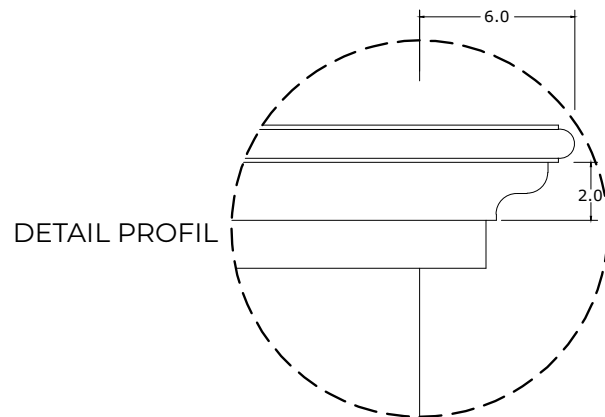

Technical Drawing

T766

Halifax Dining Extension Table

**NOVA
SOLO**

FRONT VIEW

TOP VIEW

FRONT VIEW

TOP VIEW

DETAIL EXTENSION BOTTOM VIEW

SIDE VIEW

DETAIL PROFIL

DETAIL EXTENSION FRONT VIEW