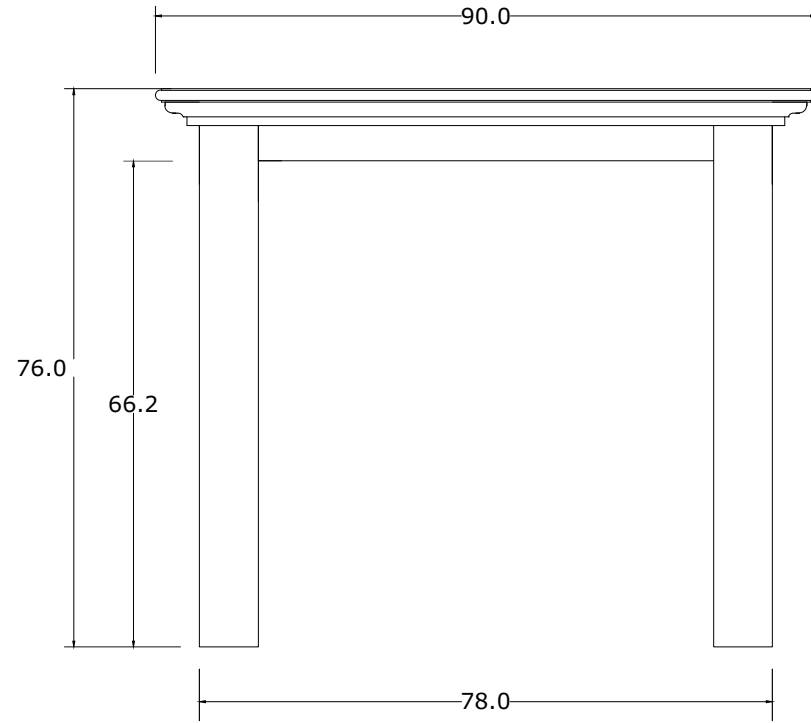

Technical Drawing

T766

Halifax Dining Extension Table

**NOVA
SOLO**

FRONT VIEW

TOP VIEW

FRONT VIEW

TOP VIEW

DETAIL EXTENSION BOTTOM VIEW

SIDE VIEW

DETAIL PROFIL

DETAIL EXTENSION FRONT VIEW