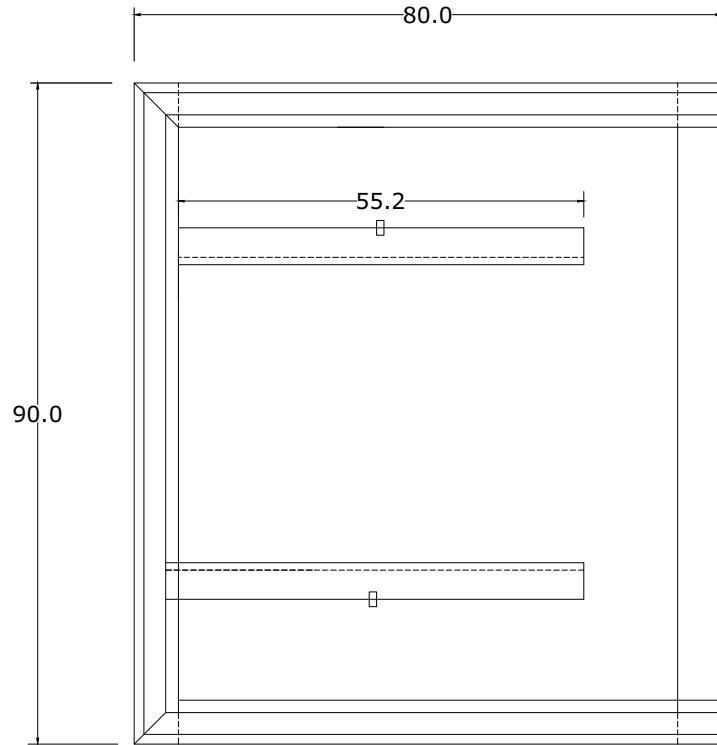

Technical Drawing

T766

Halifax Dining Extension Table

**NOVA
SOLO**

FRONT VIEW

TOP VIEW

FRONT VIEW

TOP VIEW

DETAIL EXTENSION BOTTOM VIEW

SIDE VIEW

DETAIL PROFIL

DETAIL EXTENSION FRONT VIEW