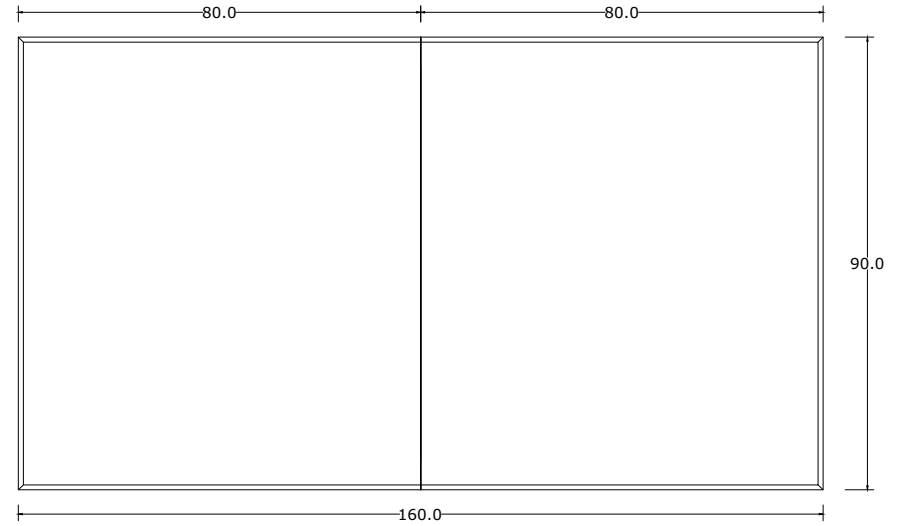

Technical Drawing

T766

Halifax Dining Extension Table

**NOVA
SOLO**

FRONT VIEW

TOP VIEW

FRONT VIEW

TOP VIEW

DETAIL EXTENSION BOTTOM VIEW

SIDE VIEW

DETAIL PROFIL

DETAIL EXTENSION FRONT VIEW