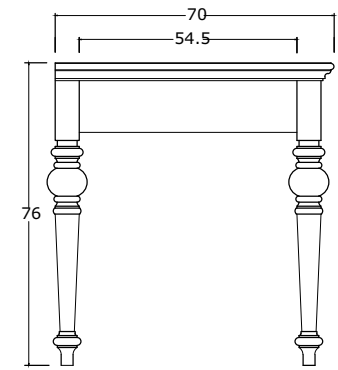

# Technical Drawing

T771

Provence Secretary Desk

**NOVA  
SOLO**

SIDE VIEW

FRONT VIEW

FRONT

SIDE

DRAWER

TOP

TOP VIEW

FOOT DETAIL