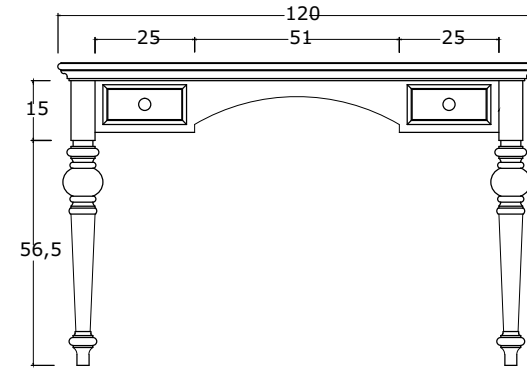

# Technical Drawing

T771

Provence Secretary Desk

**NOVA  
SOLO**

SIDE VIEW

FRONT VIEW

FRONT

SIDE

DRAWER

TOP

TOP VIEW

FOOT DETAIL