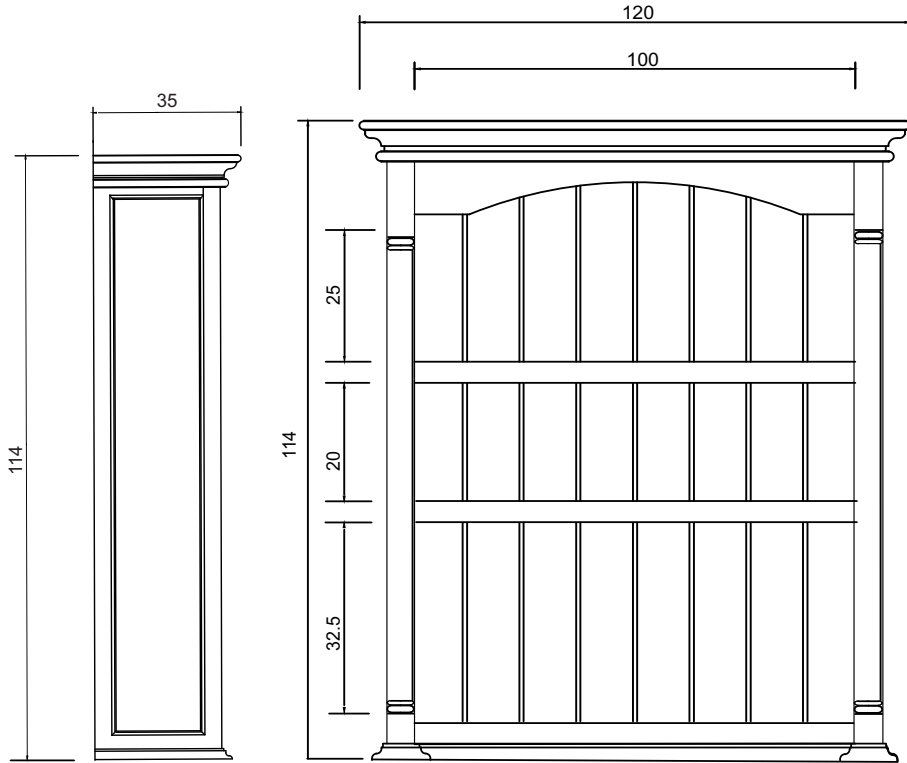

# Technical Drawing

T771

Provence Secretary Desk

**NOVA  
SOLO**

SIDE VIEW

FRONT VIEW

FRONT

SIDE

DRAWER

TOP

TOP VIEW

FOOT DETAIL