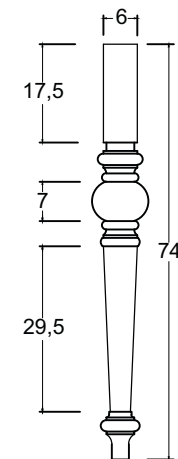

# Technical Drawing

T771

Provence Secretary Desk

**NOVA  
SOLO**

SIDE VIEW

FRONT VIEW

FRONT

SIDE

DRAWER

TOP

TOP VIEW

FOOT DETAIL