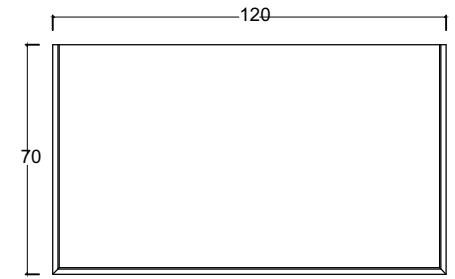

# Technical Drawing

T771

Provence Secretary Desk

**NOVA  
SOLO**

SIDE VIEW

FRONT VIEW

FRONT

SIDE

DRAWER

TOP

TOP VIEW

FOOT DETAIL