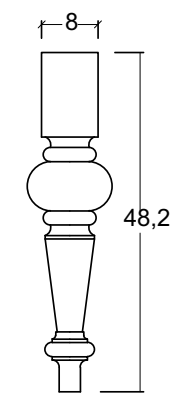

Technical Drawing

T774TWD

Provence Accent Square Coffee Table

**NOVA
SOLO**

TOP VIEW

TOP VIEW

SIDE VIEW

DETAIL LEGS