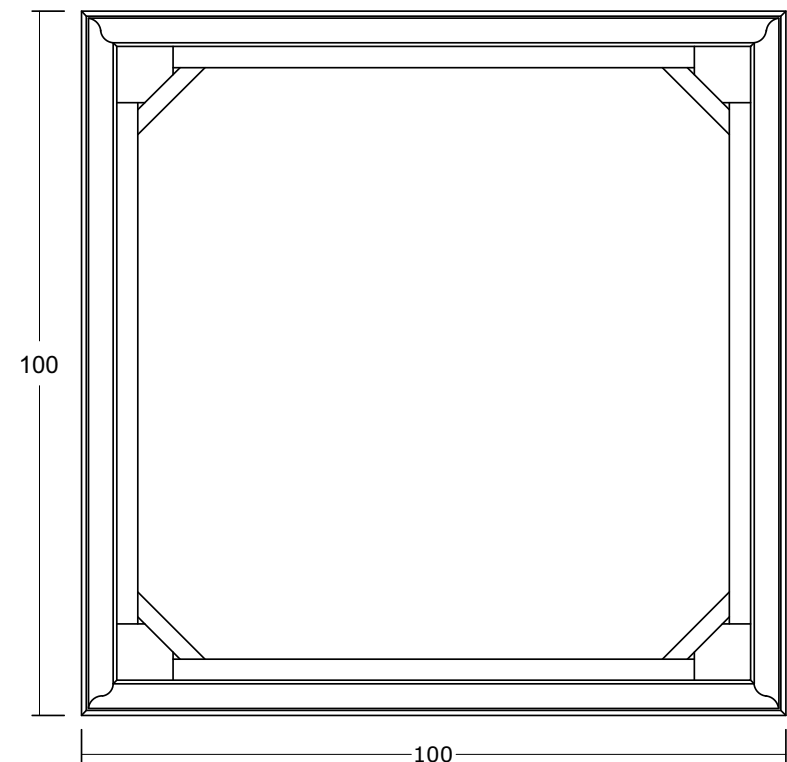

Technical Drawing

T774TWD

Provence Accent Square Coffee Table

**NOVA
SOLO**

TOP VIEW

TOP VIEW

SIDE VIEW

DETAIL LEGS