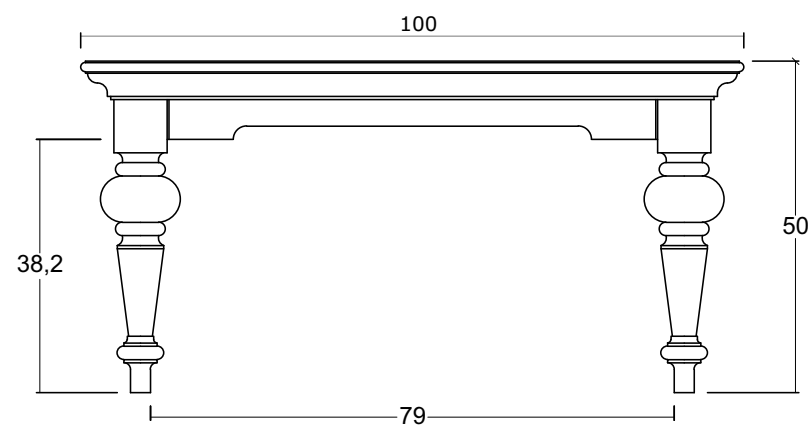

Technical Drawing

T774TWD

Provence Accent Square Coffee Table

**NOVA
SOLO**

TOP VIEW

TOP VIEW

SIDE VIEW

DETAIL LEGS