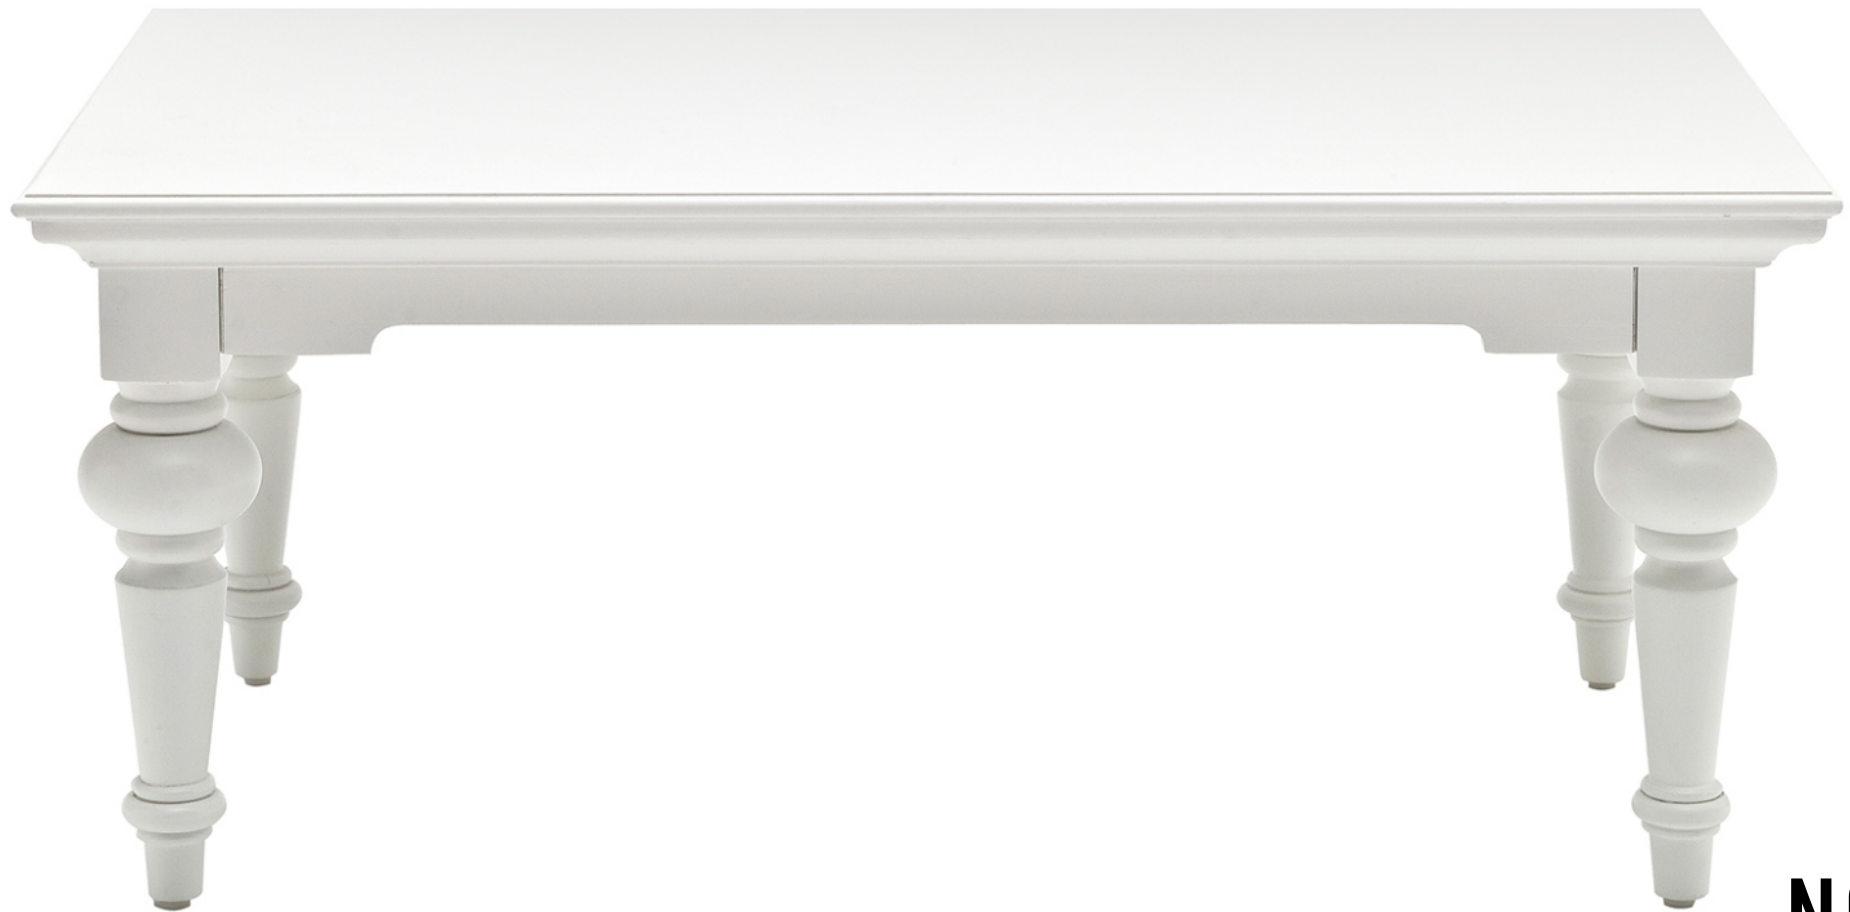

# Technical Drawing

T775

Provence Rectangular Coffee Table

**NOVA  
SOLO**

TOP VIEW

DETAIL LEG

FRONT VIEW

SIDE VIEW