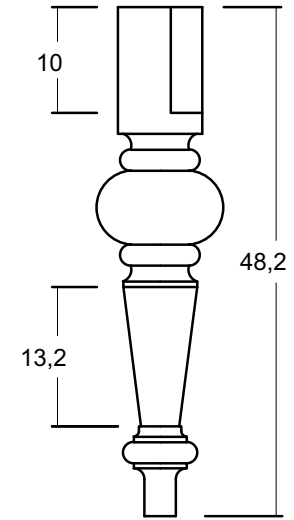

# Technical Drawing

T775

Provence Rectangular Coffee Table

**NOVA  
SOLO**

TOP VIEW

DETAIL LEG

FRONT VIEW

SIDE VIEW