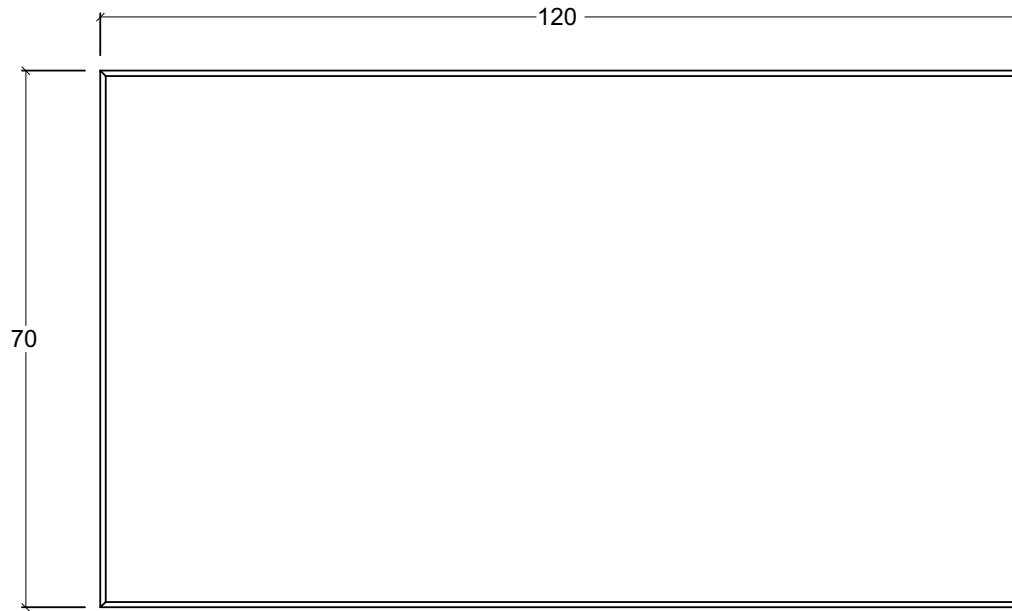

# Technical Drawing

T775

Provence Rectangular Coffee Table

**NOVA  
SOLO**

TOP VIEW

DETAIL LEG

FRONT VIEW

SIDE VIEW