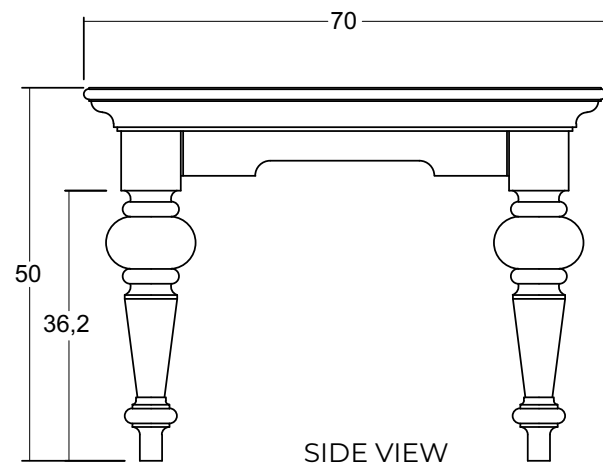

# Technical Drawing

T775

Provence Rectangular Coffee Table

**NOVA  
SOLO**

TOP VIEW

DETAIL LEG

FRONT VIEW

SIDE VIEW