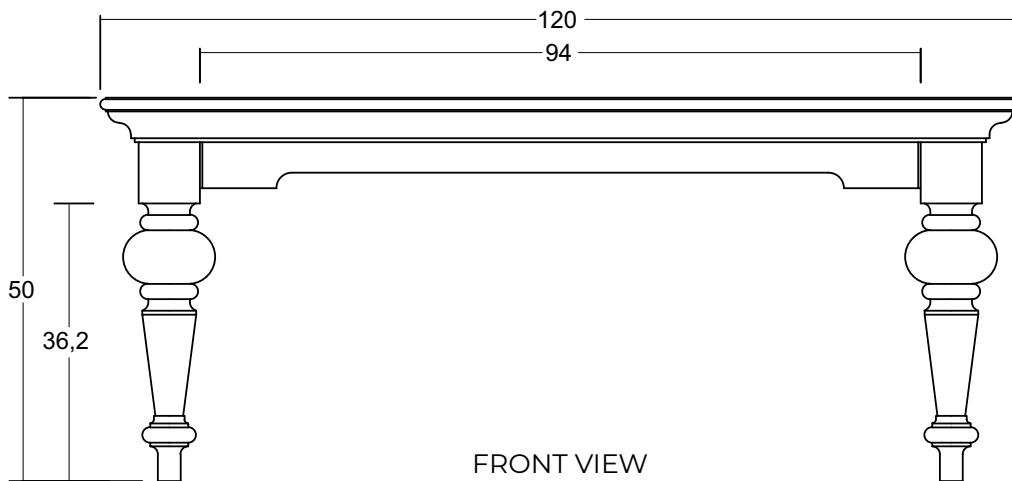

# Technical Drawing

T775

Provence Rectangular Coffee Table

**NOVA  
SOLO**

TOP VIEW

DETAIL LEG

FRONT VIEW

SIDE VIEW