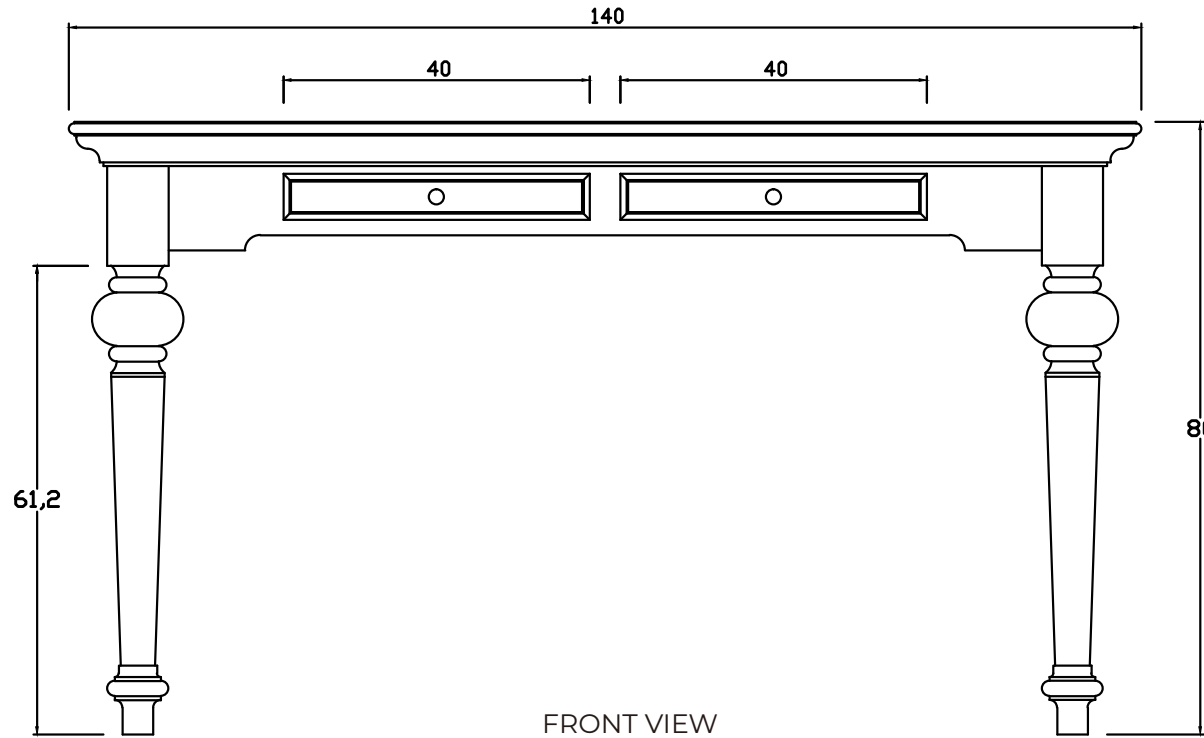

Technical Drawing

T776

Provence Console Table

**NOVA
SOLO**

FRONT VIEW

SIDE VIEW

TOP VIEW

DRAWER