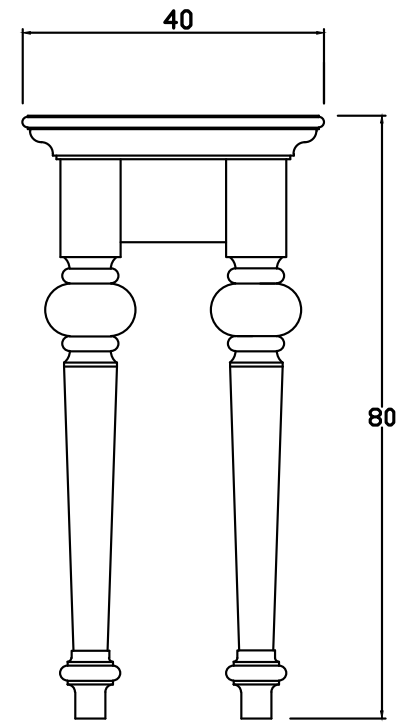

Technical Drawing

T776

Provence Console Table

**NOVA
SOLO**

FRONT VIEW

SIDE VIEW

TOP VIEW

DRAWER