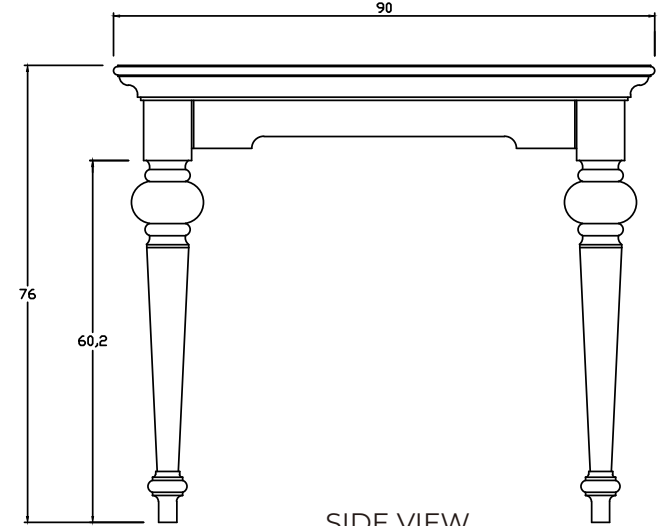

# Technical Drawing

T777

Provence 71" Dining Table

**NOVA  
SOLO**

TOP VIEW

LEG DETAIL

FRONT VIEW

SIDE VIEW