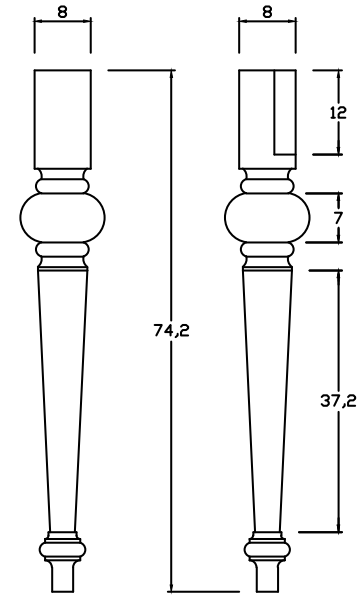

# Technical Drawing

T777

Provence 71" Dining Table

**NOVA  
SOLO**

TOP VIEW

LEG DETAIL

FRONT VIEW

SIDE VIEW