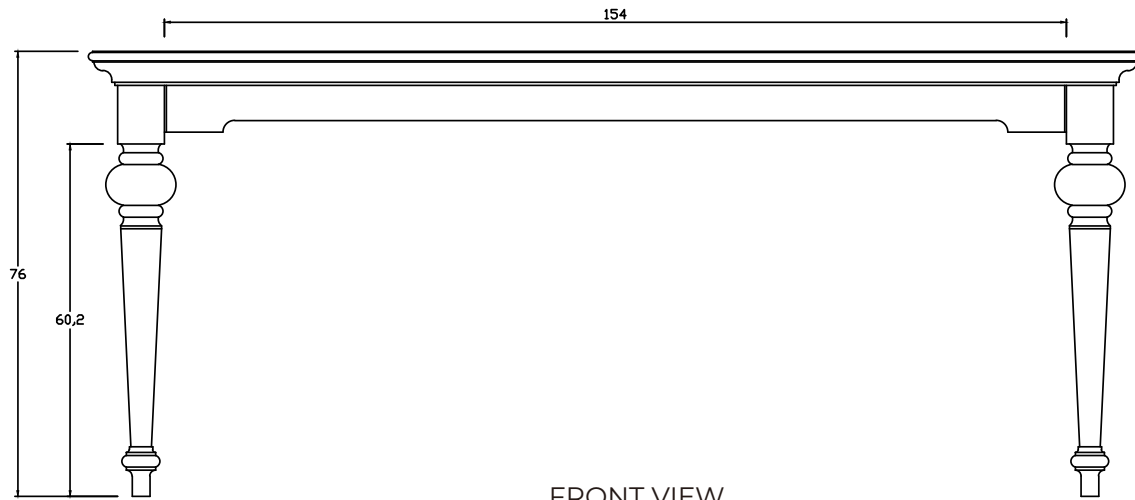

# Technical Drawing

T777

Provence 71" Dining Table

**NOVA  
SOLO**

TOP VIEW

LEG DETAIL

FRONT VIEW

SIDE VIEW